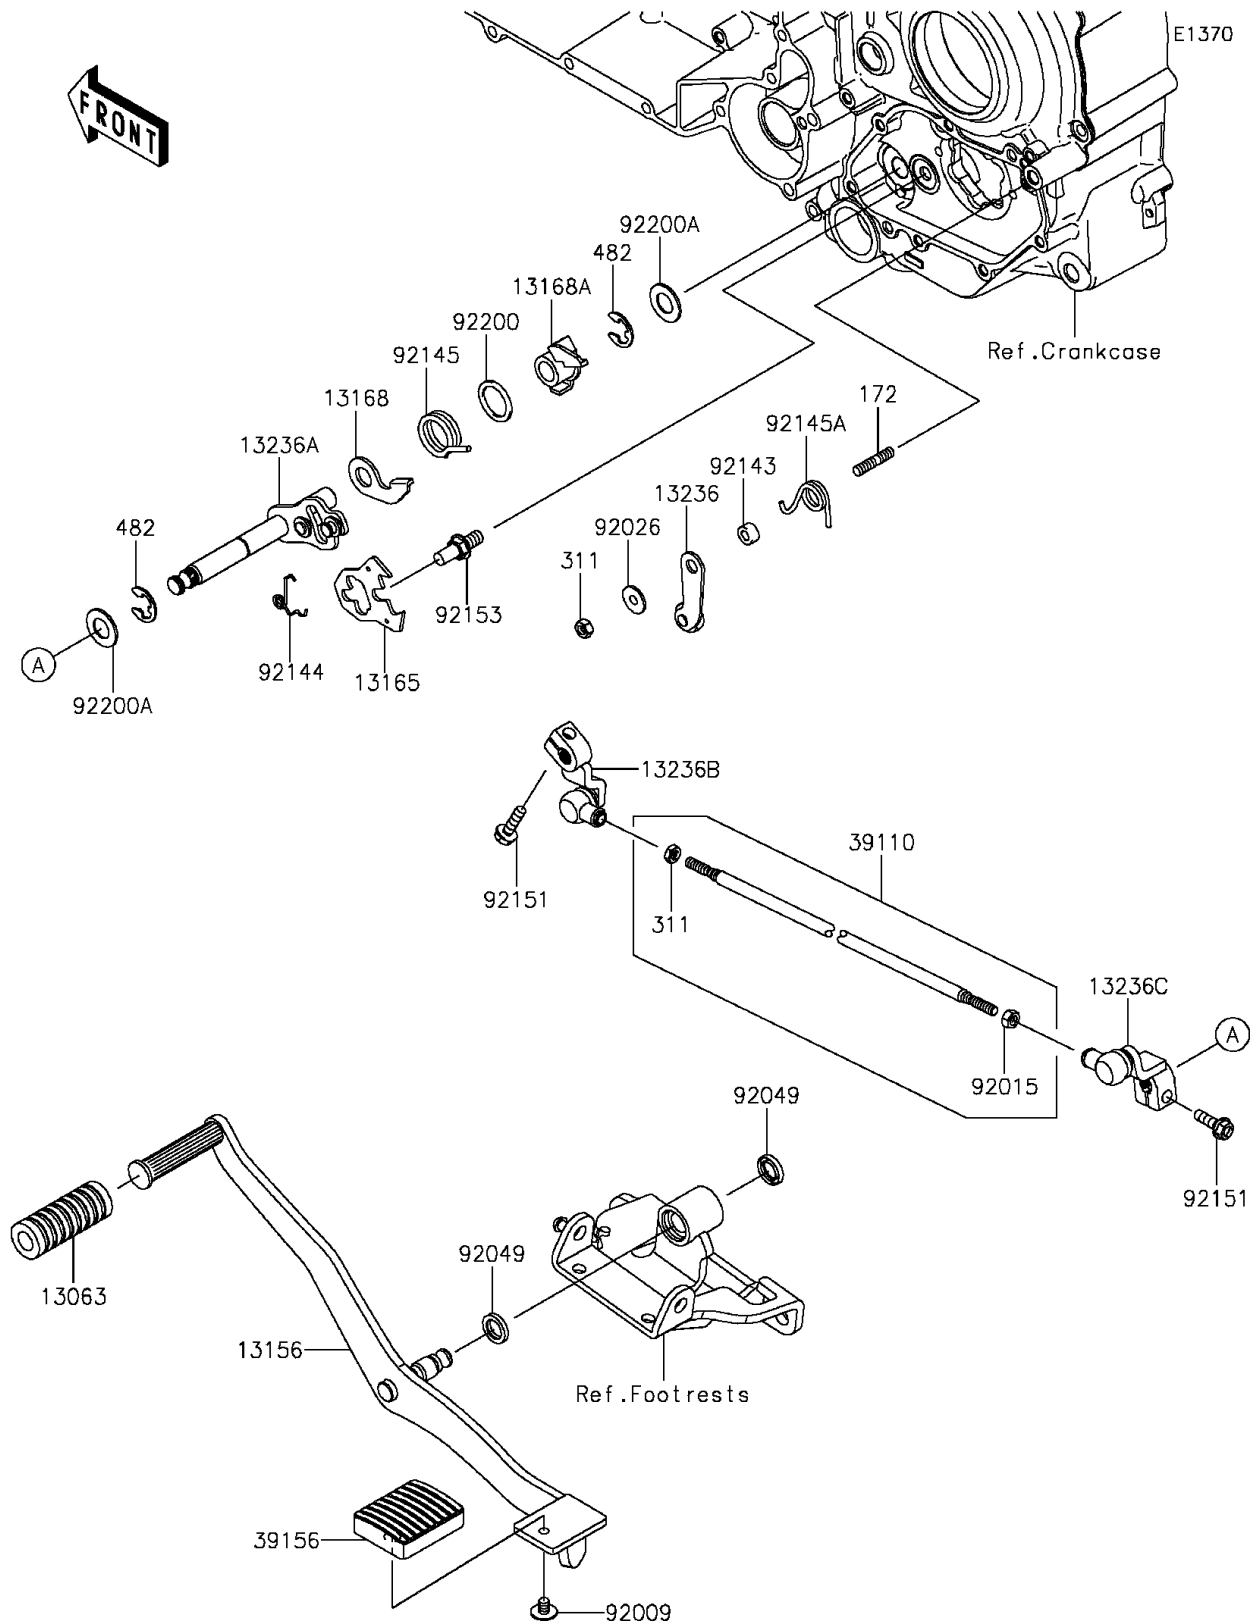

2014 VULCAN® 1700 VAQUERO® ABS

Kawasaki
Let the Good Times Roll®

PARTS DIAGRAM

Gear Change Mechanism

2014 VULCAN® 1700 VAQUERO® ABS

Kawasaki
Let the Good Times Roll®

PARTS LIST

Gear Change Mechanism

ITEM NAME	PART NUMBER	QUANTITY
-----------	-------------	----------
