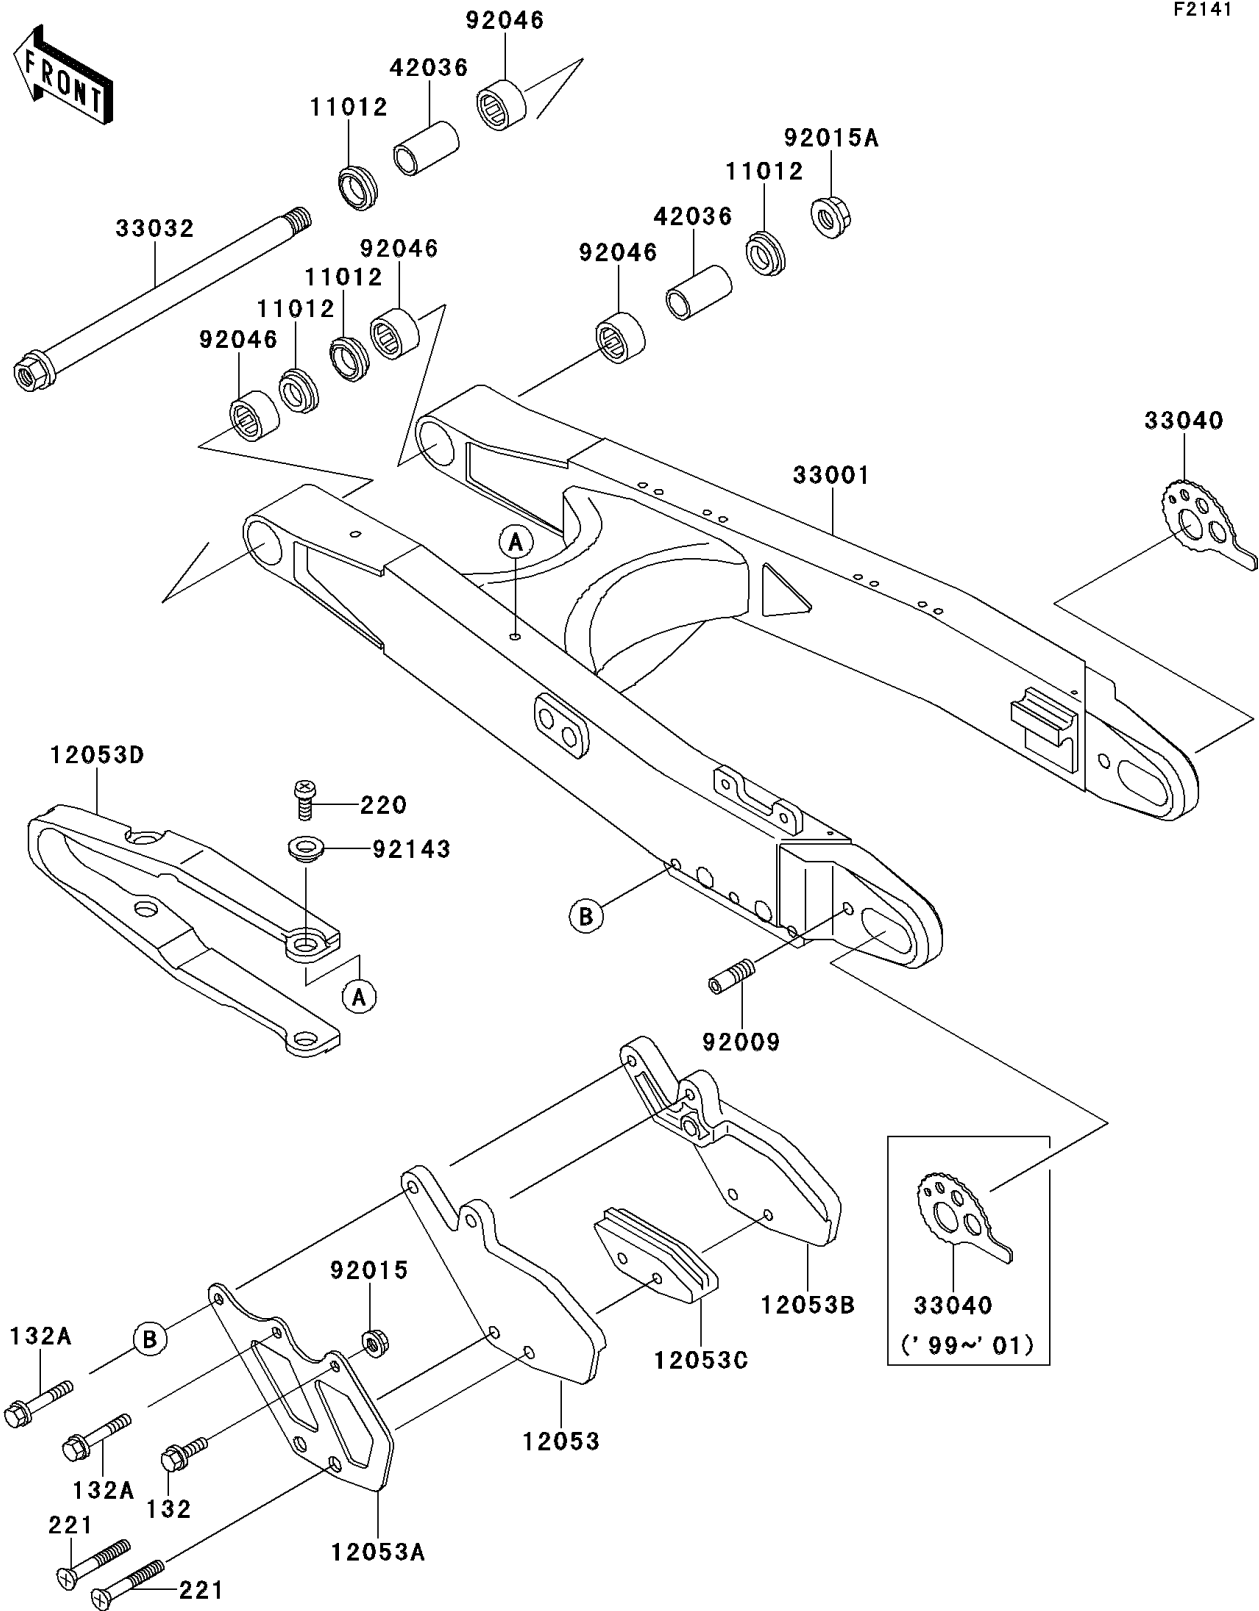

1998 KDX220R

PARTS DIAGRAM

Swingarm

F2141

1998 KDX220R

PARTS LIST

Swingarm

Kawasaki

Let the Good Times Roll®

ITEM NAME

PART NUMBER

QUANTITY
