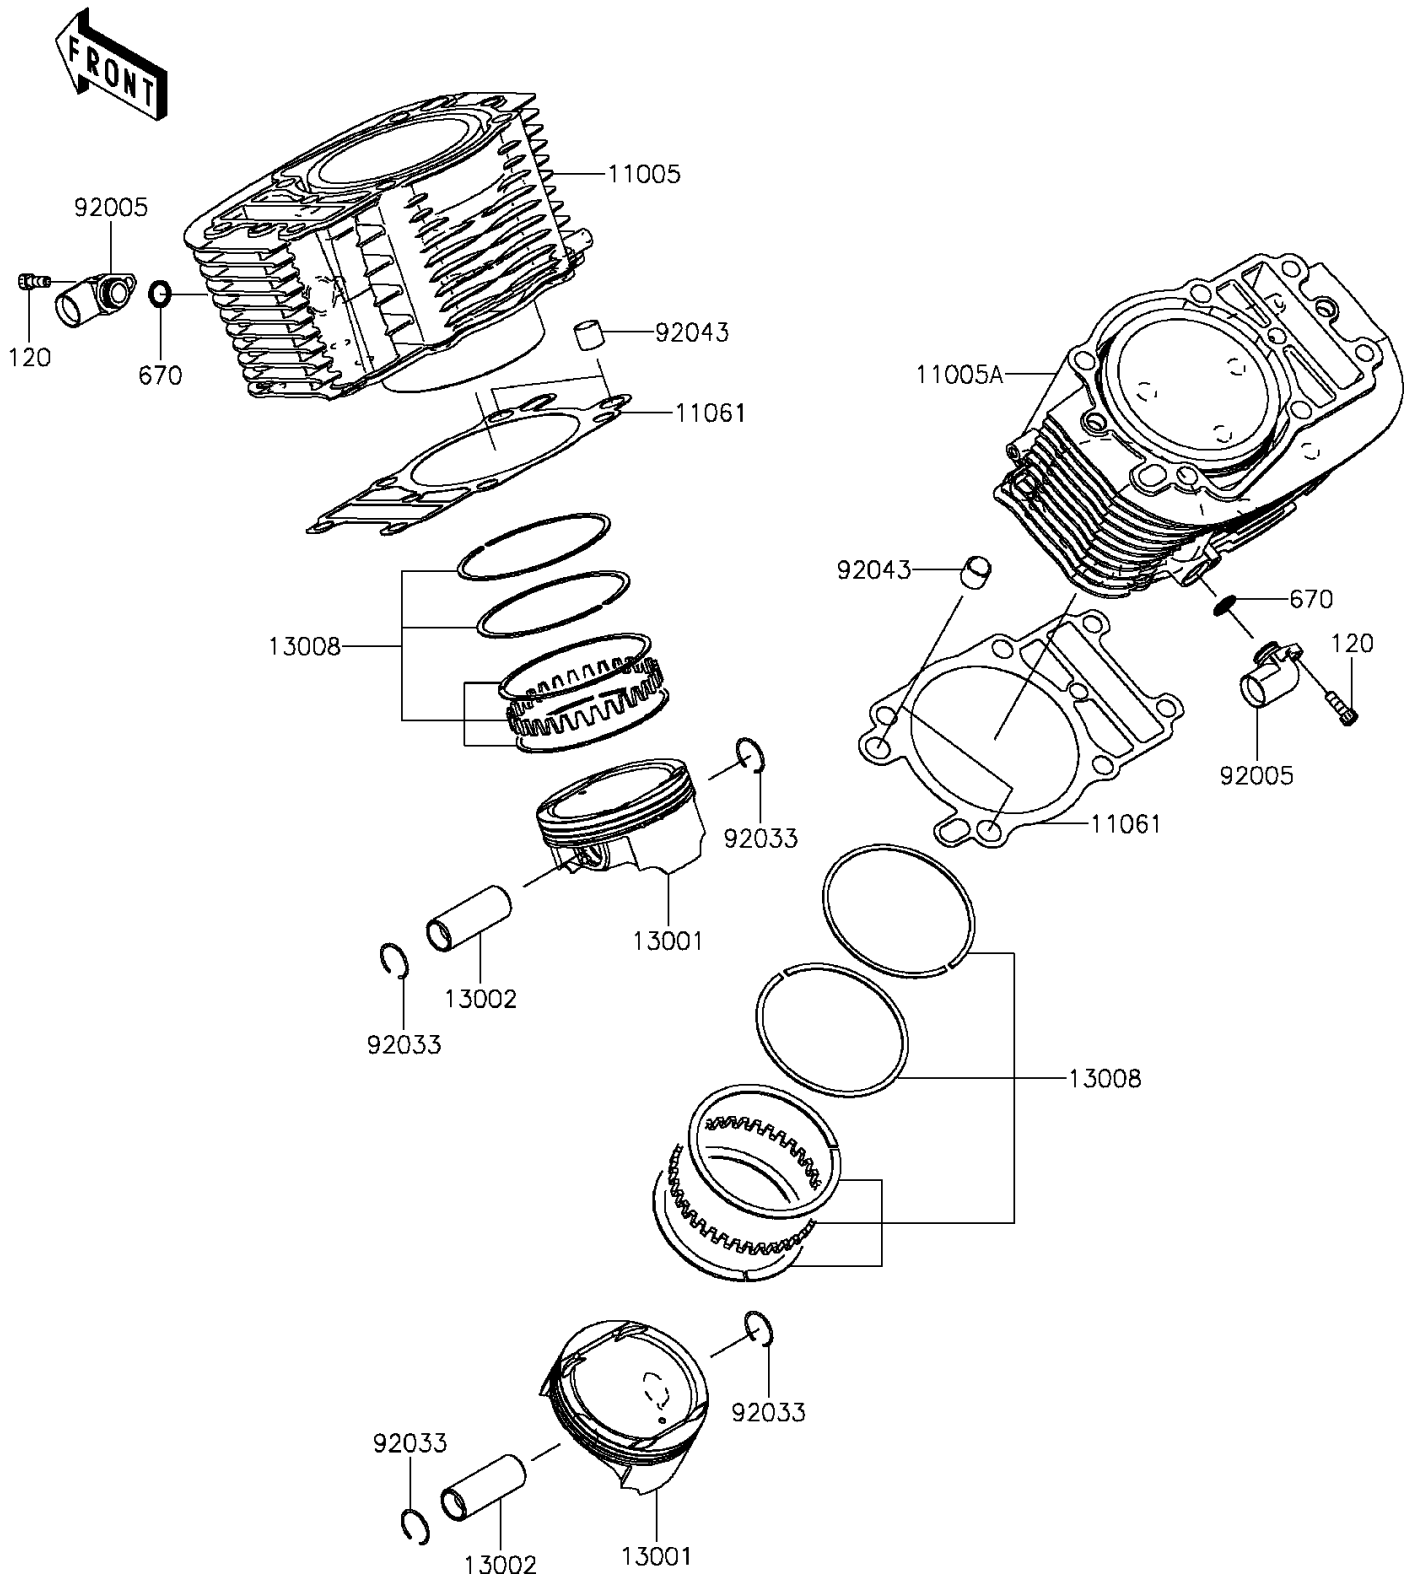

2014 VULCAN® 1700 VAQUERO® ABS

PARTS DIAGRAM

Cylinder/Piston(s)

E1120

2014 VULCAN® 1700 VAQUERO® ABS

Kawasaki
Let the Good Times Roll®

PARTS LIST

Cylinder/Piston(s)

ITEM NAME	PART NUMBER	QUANTITY
BOLT-SOCKET,6X18 (Ref # 120)	120CB0618	2
O RING,15MM (Ref # 670)	670B2015	2
CYLINDER-ENGINE,FR (Ref # 11005)	11005-0103	1
CYLINDER-ENGINE,RR (Ref # 11005A)	11005-0104	1
GASKET,CYLINDER BASE (Ref # 11061)	11061-0335	2
PISTON-ENGINE (Ref # 13001)	13001-0124	2
PIN-PISTON (Ref # 13002)	13002-0023	2
RING-SET-PISTON (Ref # 13008)	13008-0044	2
FITTING (Ref # 92005)	92005-0098	2
RING-SNAP (Ref # 92033)	92033-3721	4
PIN,13X16X14 (Ref # 92043)	92043-1608	4