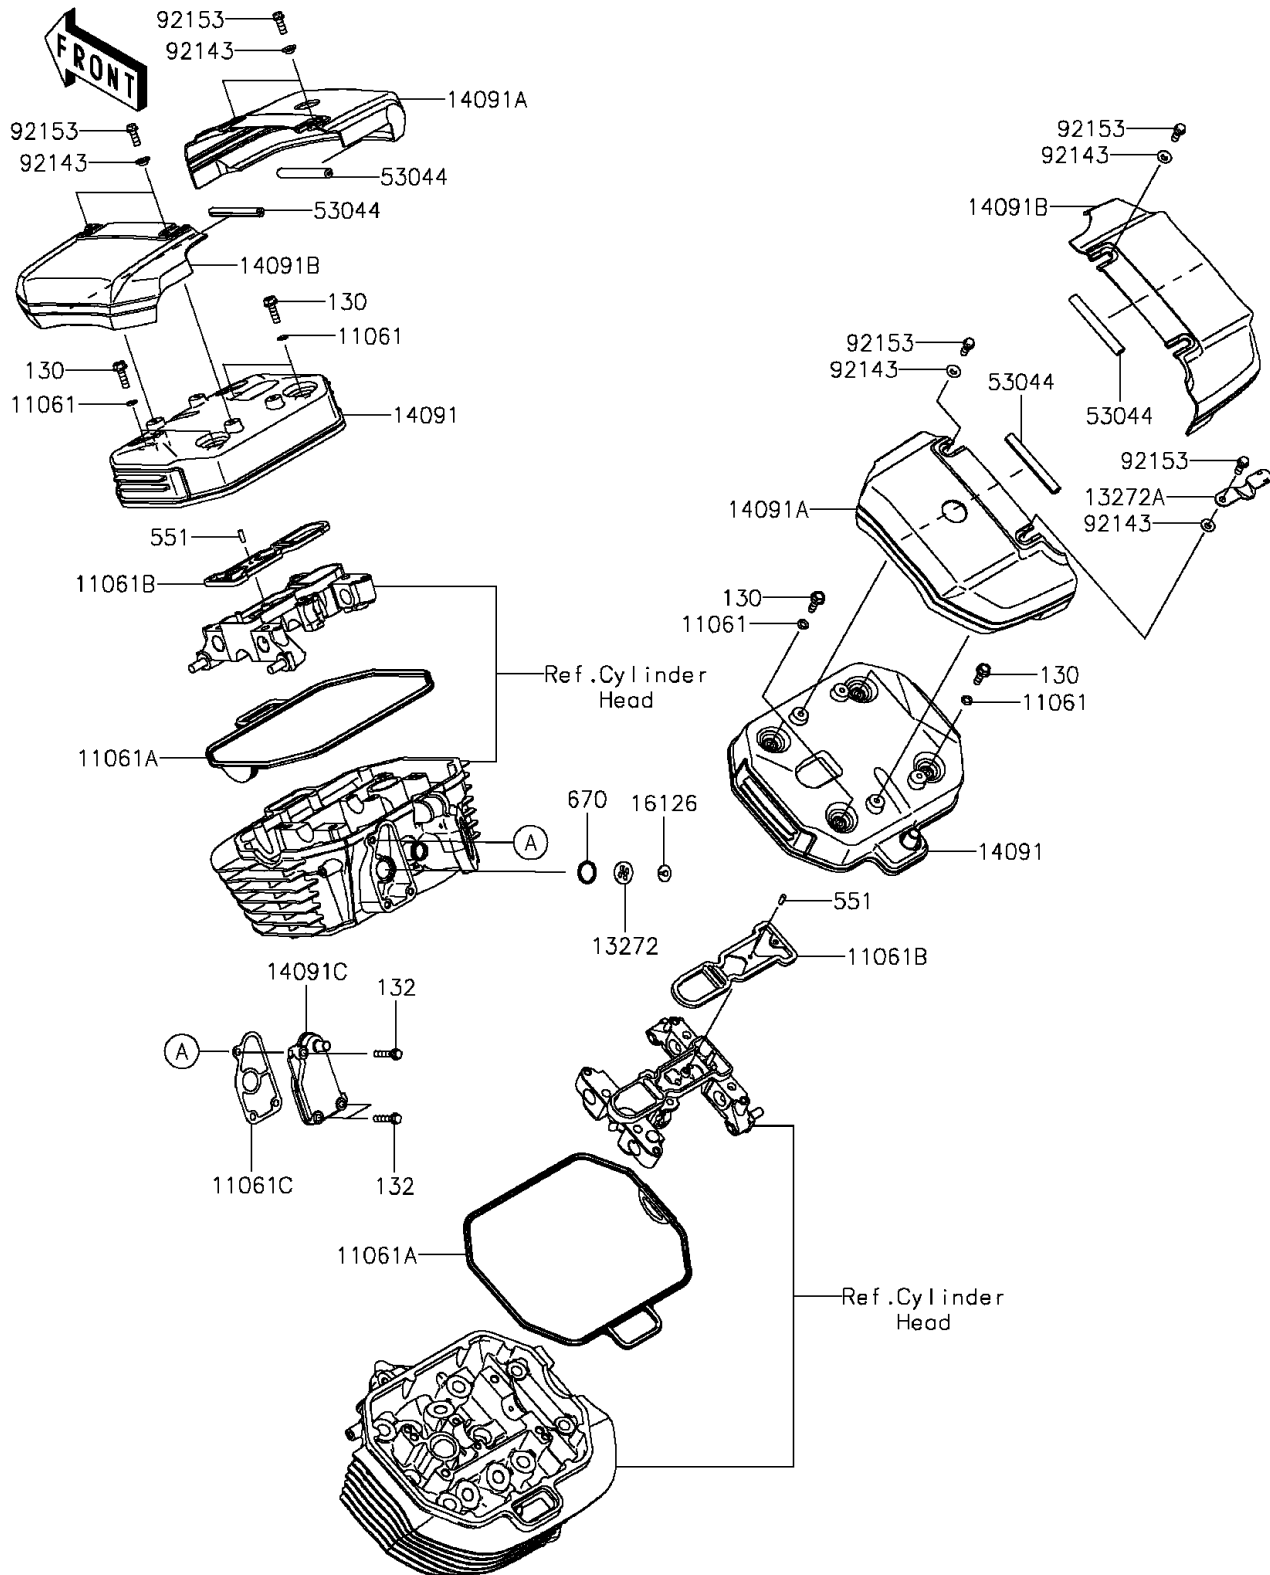

2015 Vulcan 1700 Vaquero ABS

PARTS DIAGRAM

Cylinder Head Cover

E1112

2015 Vulcan 1700 Vaquero ABS

PARTS LIST

Cylinder Head Cover

ITEM NAME	PART NUMBER	QUANTITY
-----------	-------------	----------
