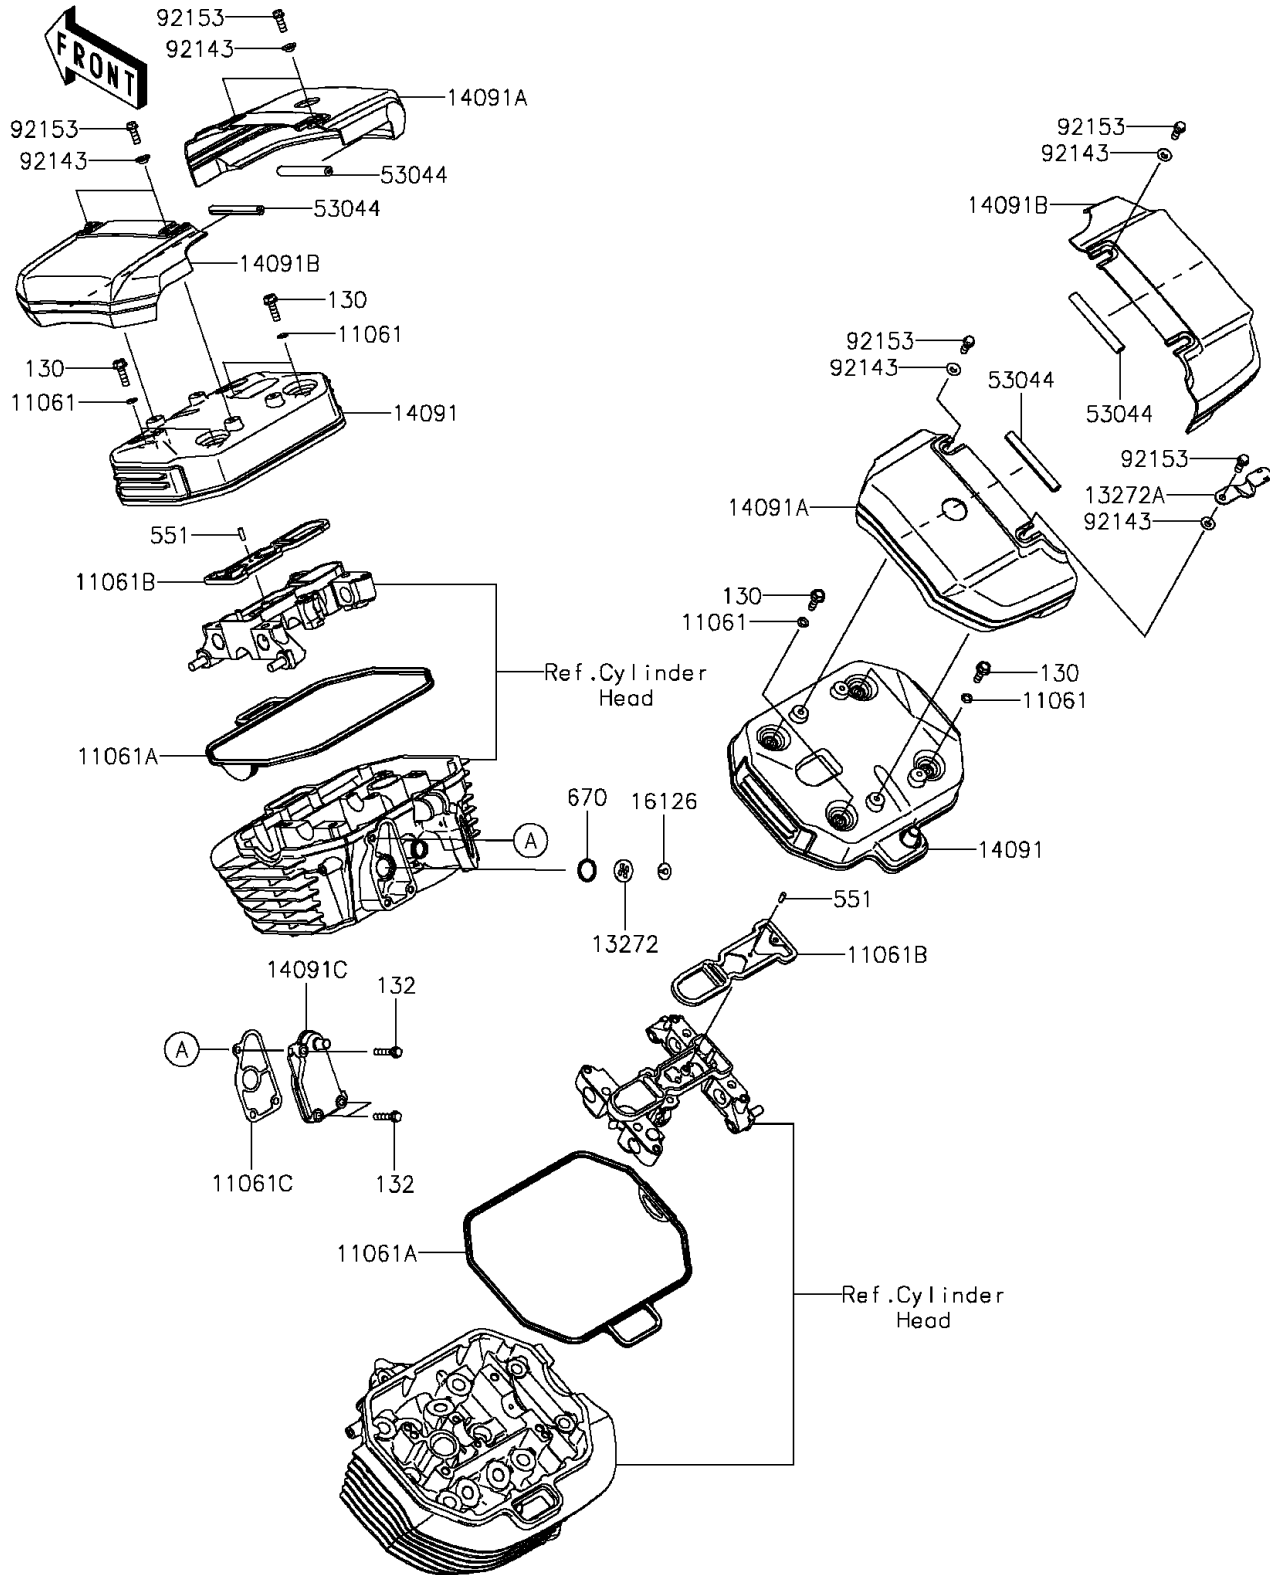

2014 VULCAN® 1700 VAQUERO® ABS

PARTS DIAGRAM

Cylinder Head Cover

E1112

2014 VULCAN® 1700 VAQUERO® ABS

Kawasaki
Let the Good Times Roll®

PARTS LIST

Cylinder Head Cover

ITEM NAME	PART NUMBER	QUANTITY
-----------	-------------	----------
