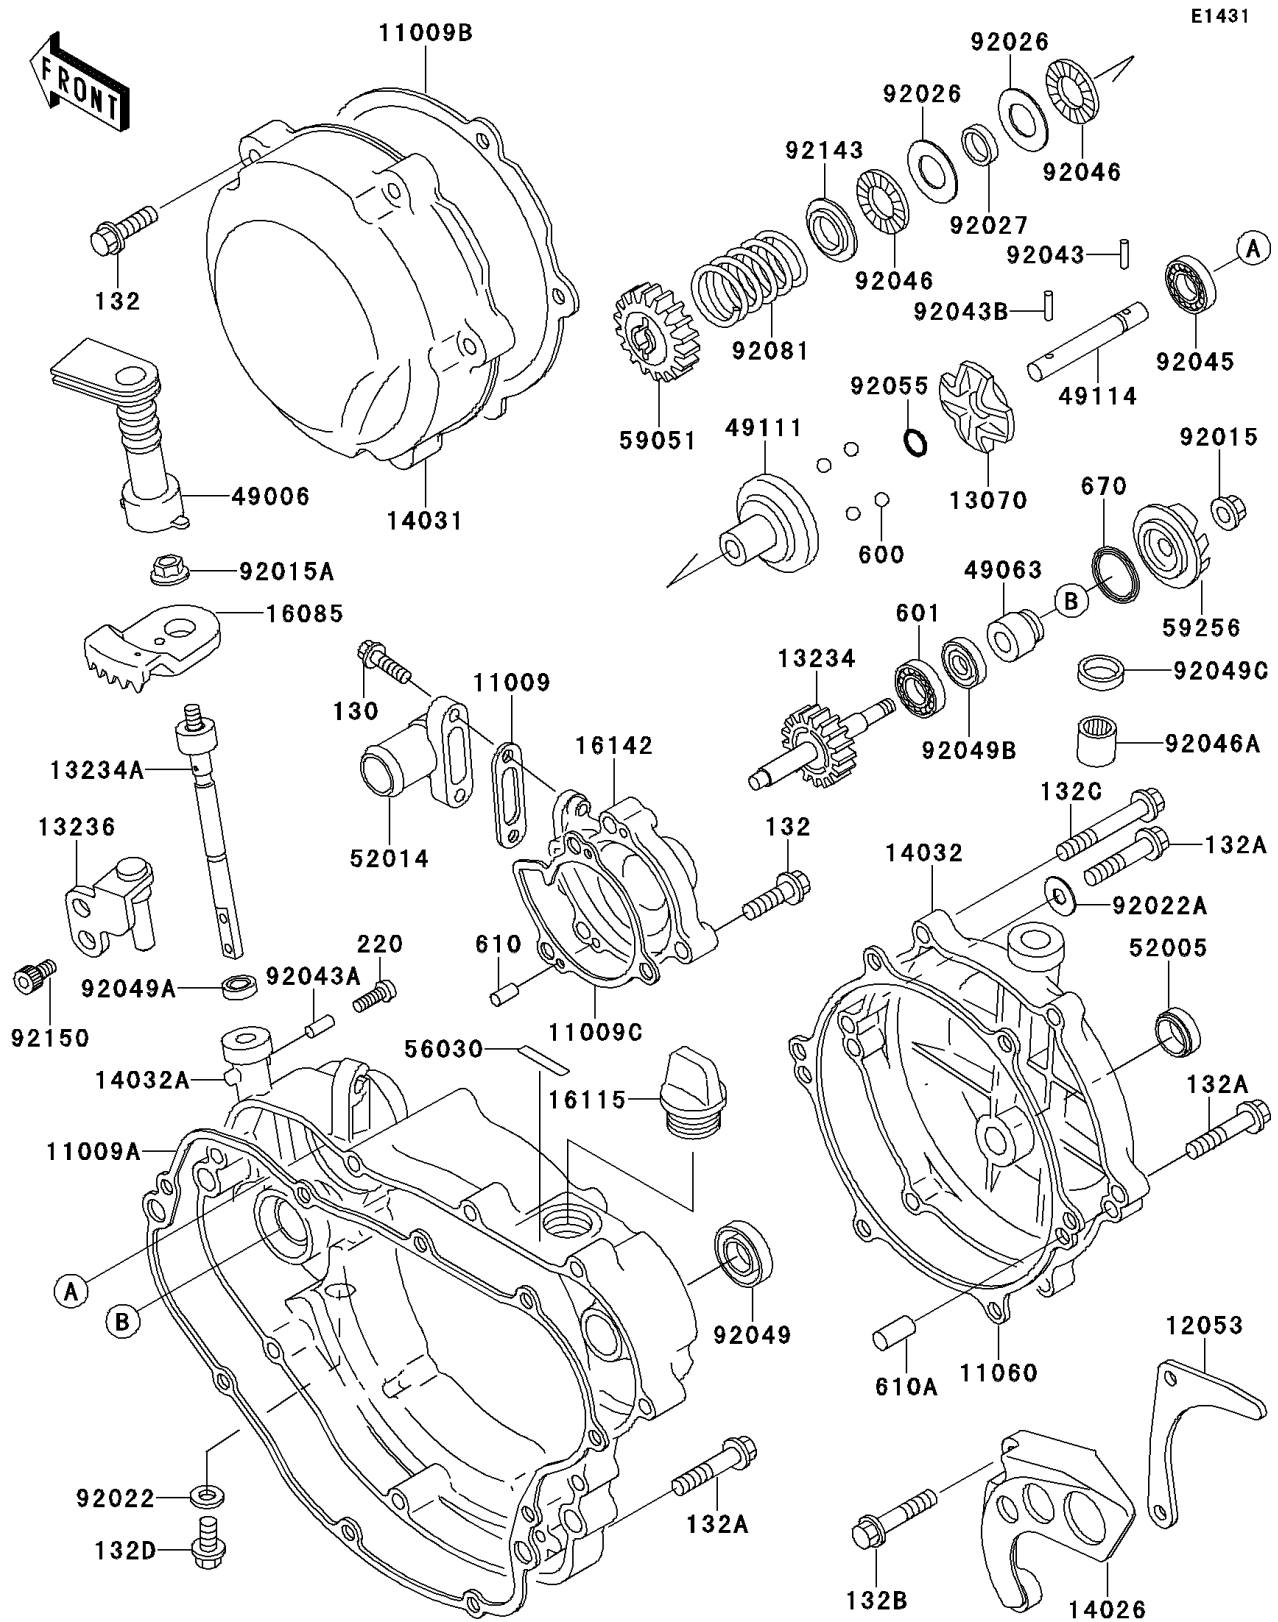

1998 KDX220R

PARTS DIAGRAM

Engine Cover(s)

1998 KDX220R

PARTS LIST

Engine Cover(s)

ITEM NAME

PART NUMBER

QUANTITY
