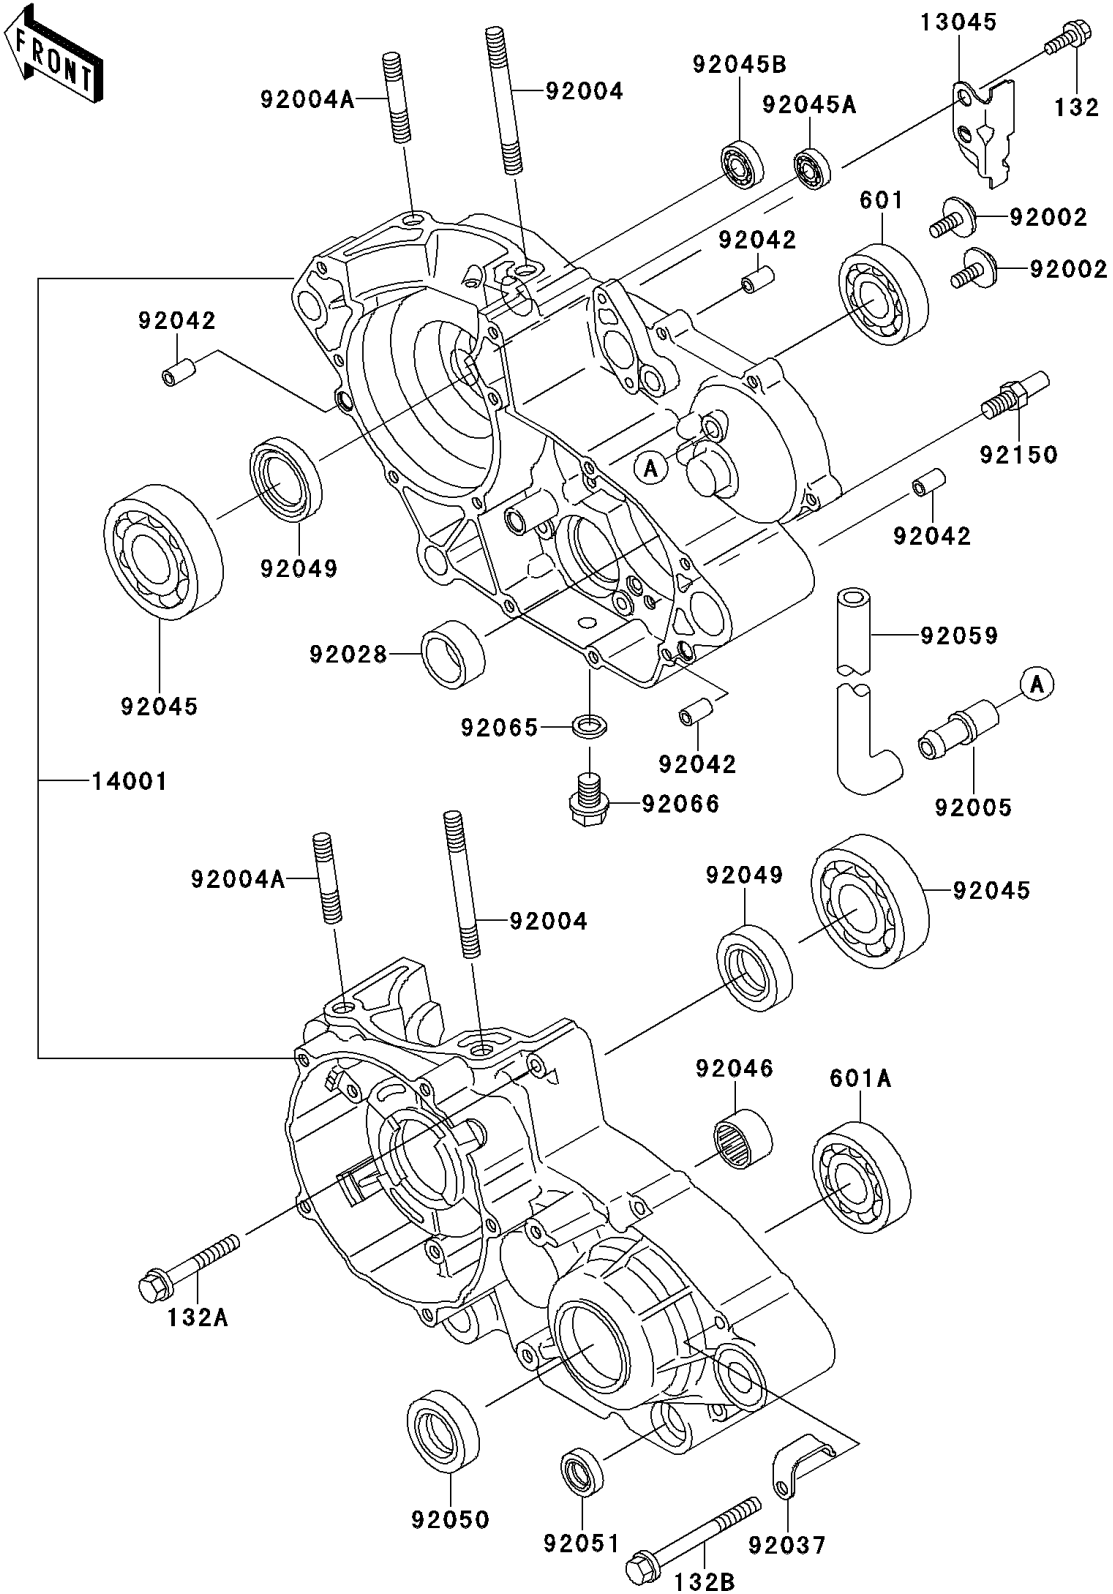

1998 KDX220R

PARTS DIAGRAM

Crankcase

E1411

1998 KDX220R

PARTS LIST

Crankcase

Kawasaki

Let the Good Times Roll®

ITEM NAME

PART NUMBER

QUANTITY
