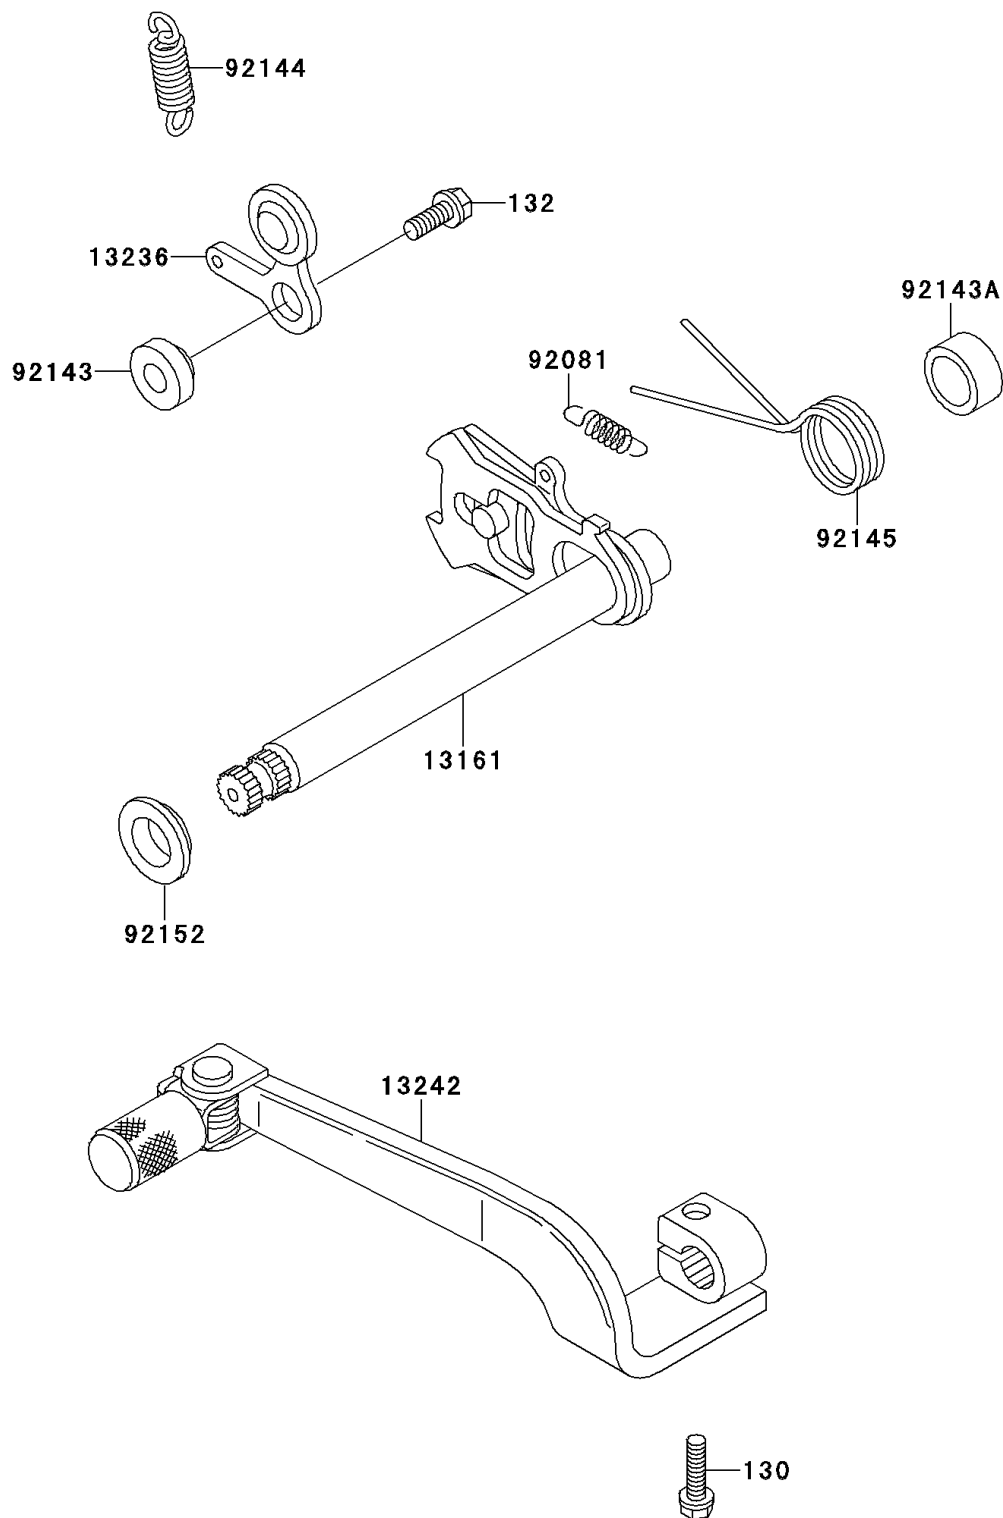

1998 KDX220R

PARTS DIAGRAM

Gear Change Mechanism

Kawasaki

Let the Good Times Roll®

E1370

1998 KDX220R

PARTS LIST

Gear Change Mechanism

ITEM NAME

PART NUMBER

QUANTITY
