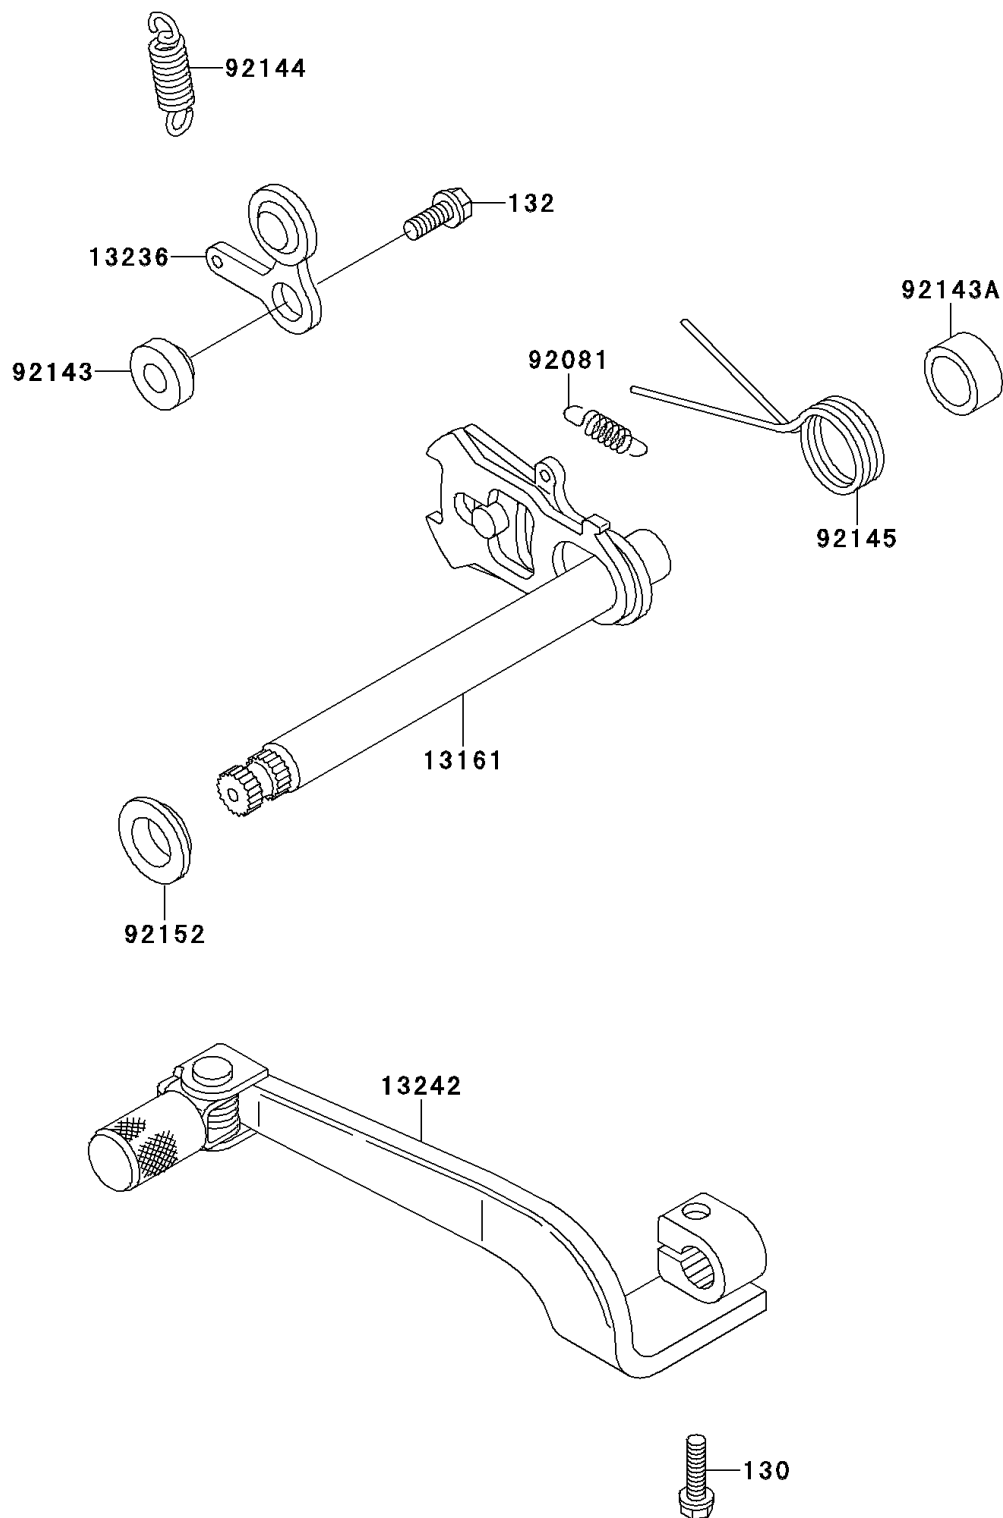

1997 KDX220R

PARTS DIAGRAM

Gear Change Mechanism

Kawasaki

Let the Good Times Roll®

E1370

1997 KDX220R

PARTS LIST

Gear Change Mechanism

ITEM NAME

PART NUMBER

QUANTITY
