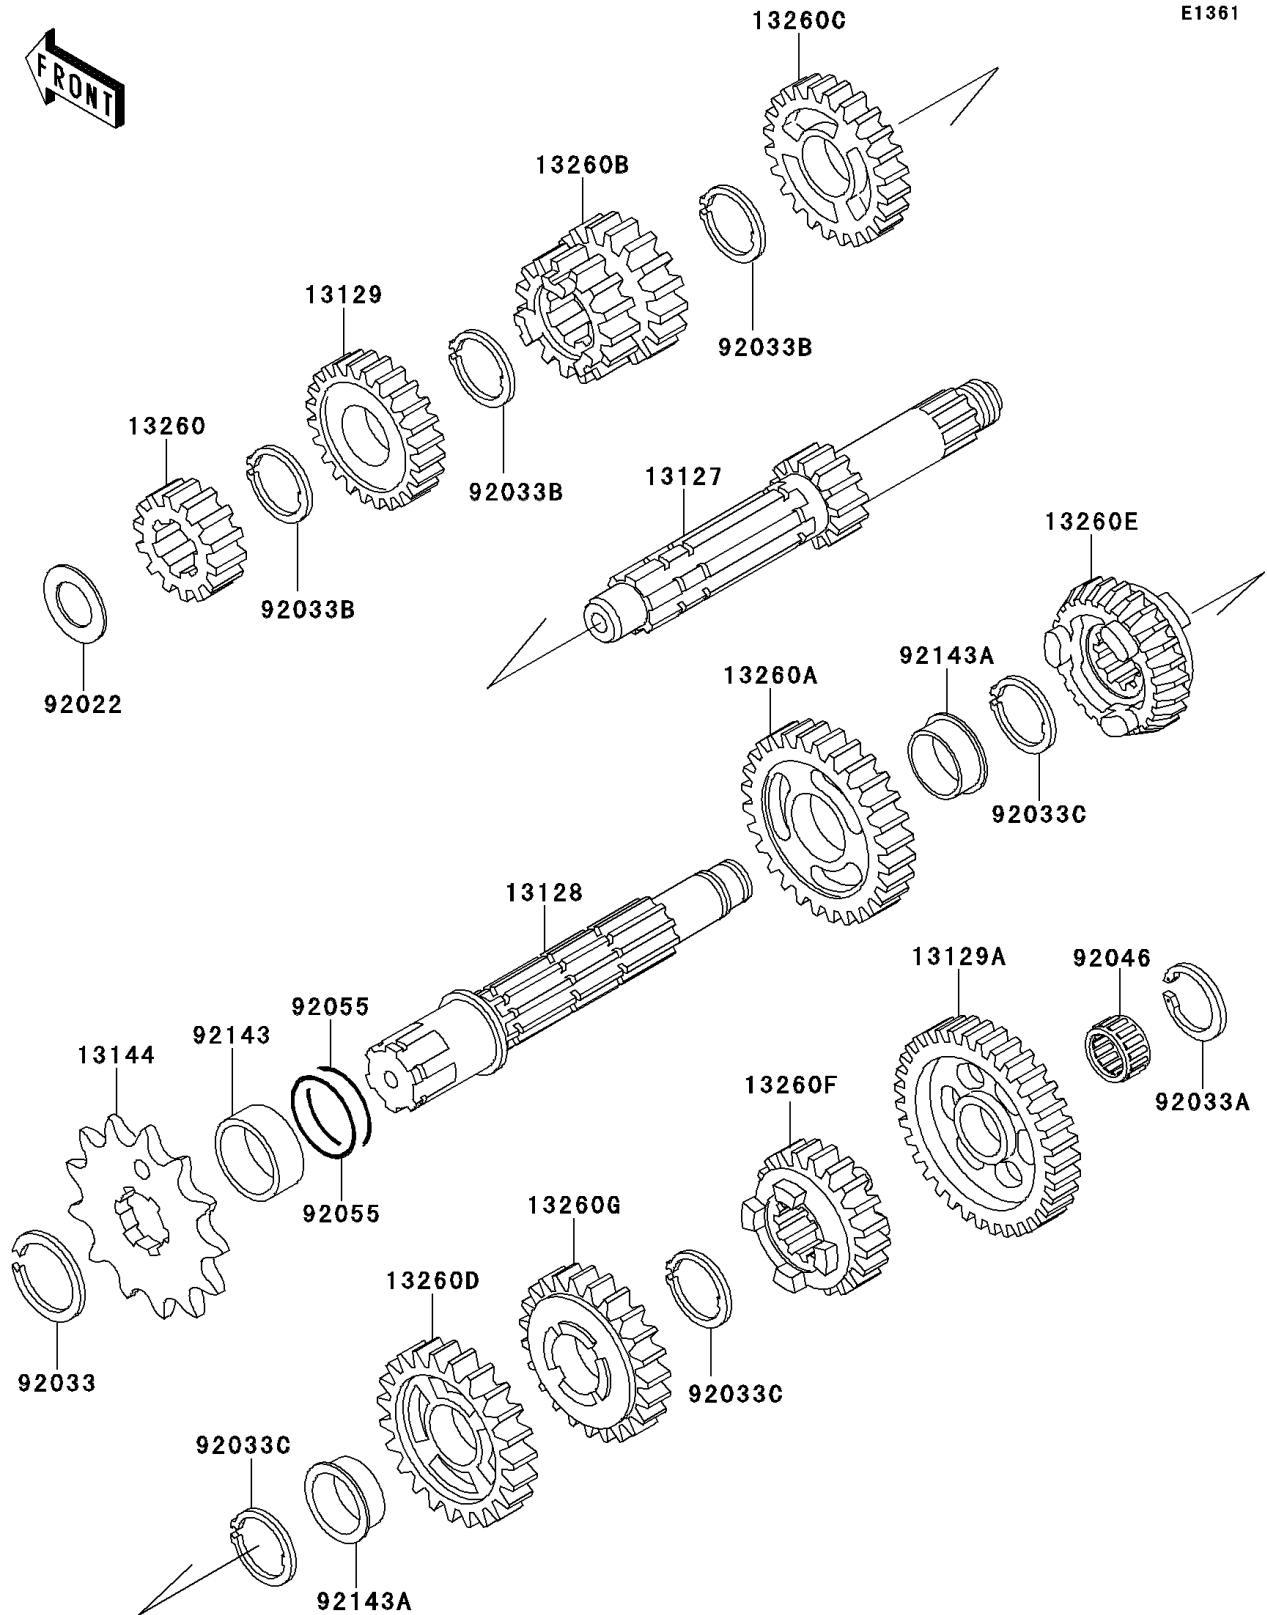

1997 KDX220R

PARTS DIAGRAM

Transmission

Kawasaki

Let the Good Times Roll®

1997 KDX220R

PARTS LIST

Transmission

Kawasaki

Let the Good Times Roll®

ITEM NAME

PART NUMBER

QUANTITY
