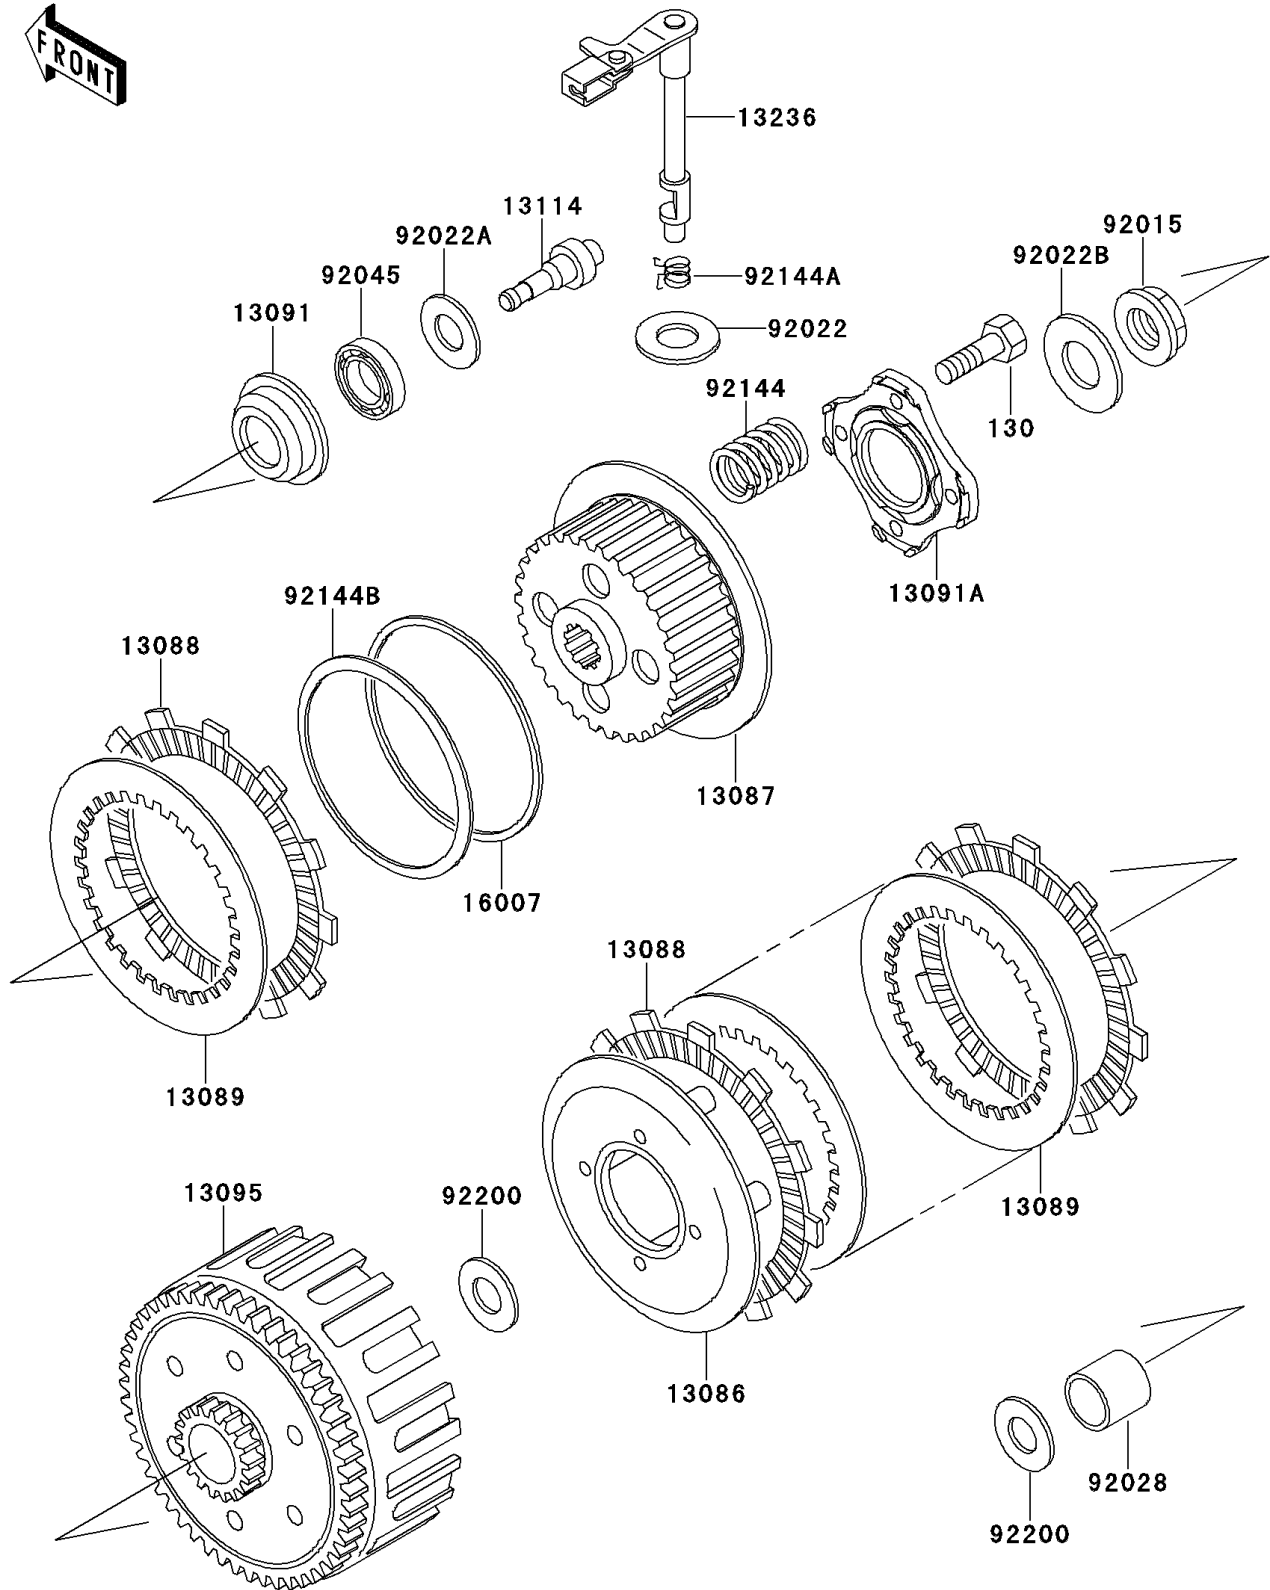

1998 KDX220R

PARTS DIAGRAM

Clutch

E1350

1998 KDX220R

PARTS LIST

Clutch

ITEM NAME

PART NUMBER

QUANTITY
