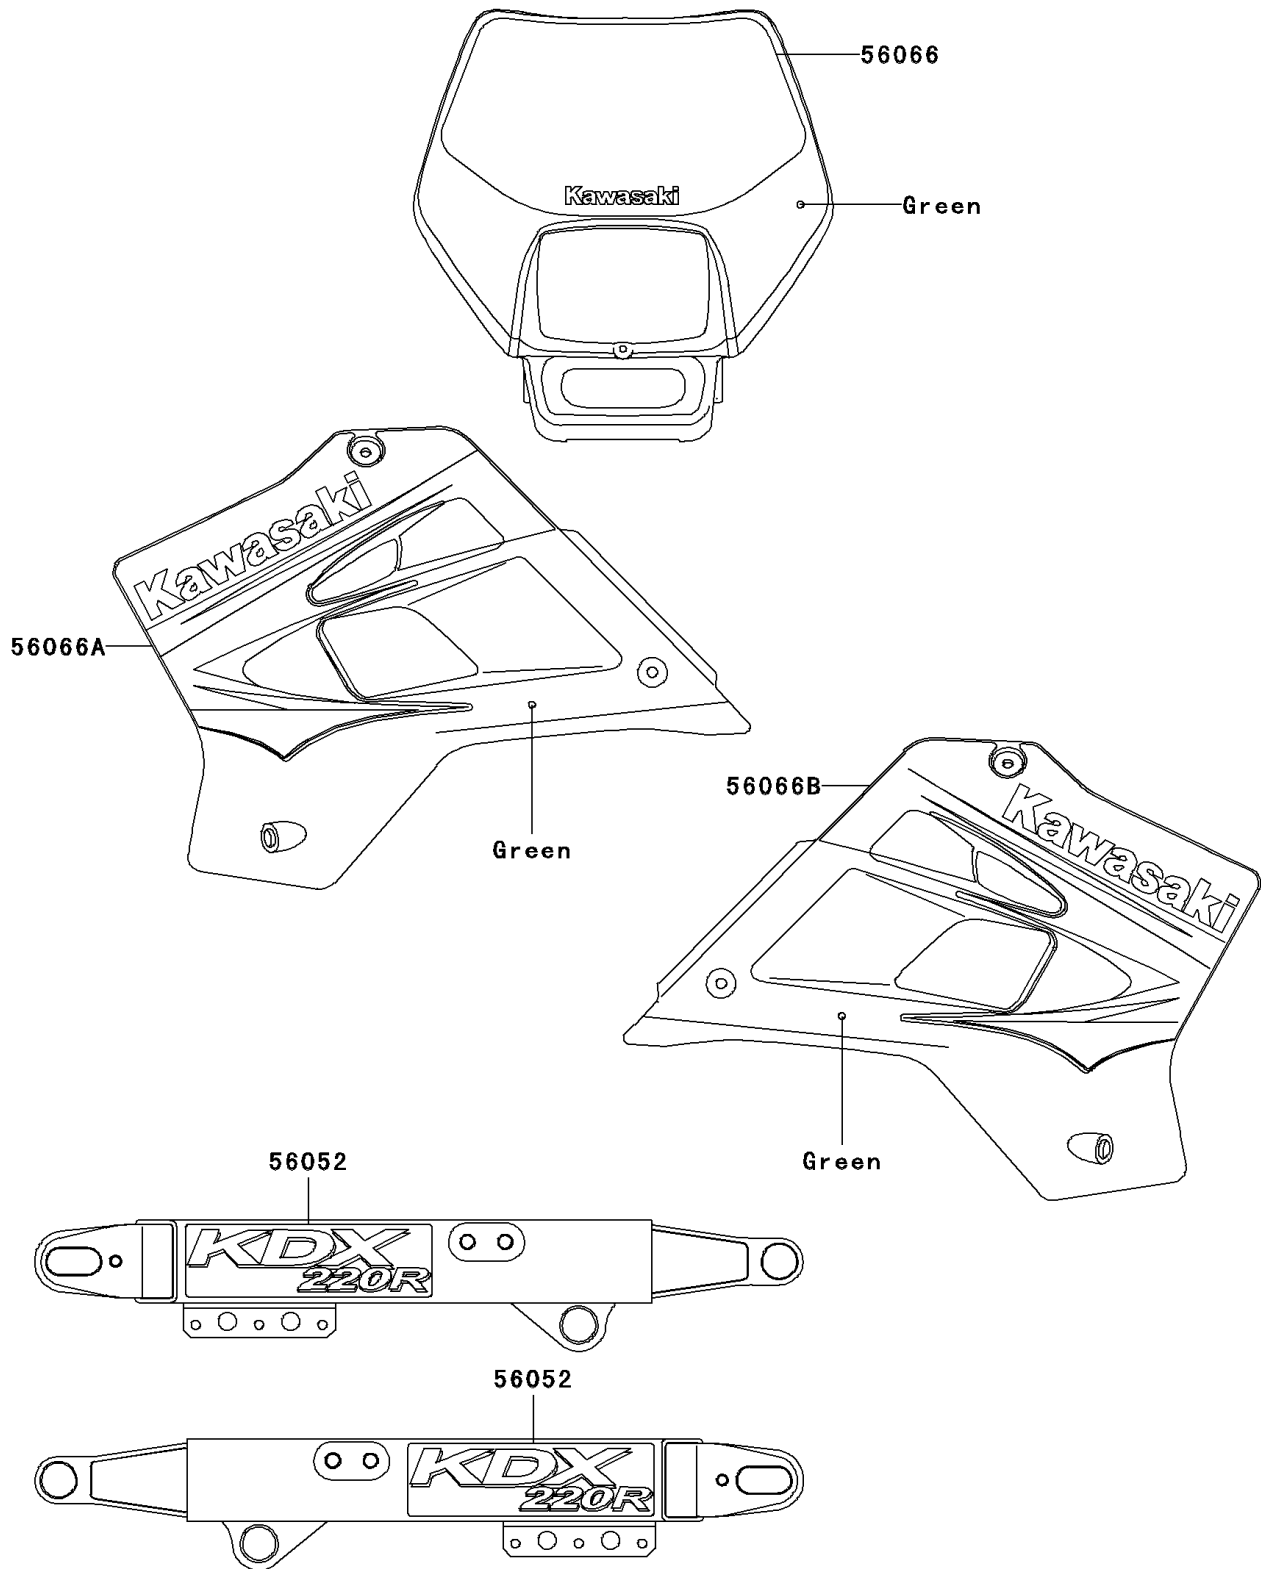

2003 KDX220R

PARTS DIAGRAM

Decals(Green)(A10)

F2861

2003 KDX220R

PARTS LIST

Decals(Green)(A10)

Kawasaki

Let the Good Times Roll®

ITEM NAME

PART NUMBER

QUANTITY
