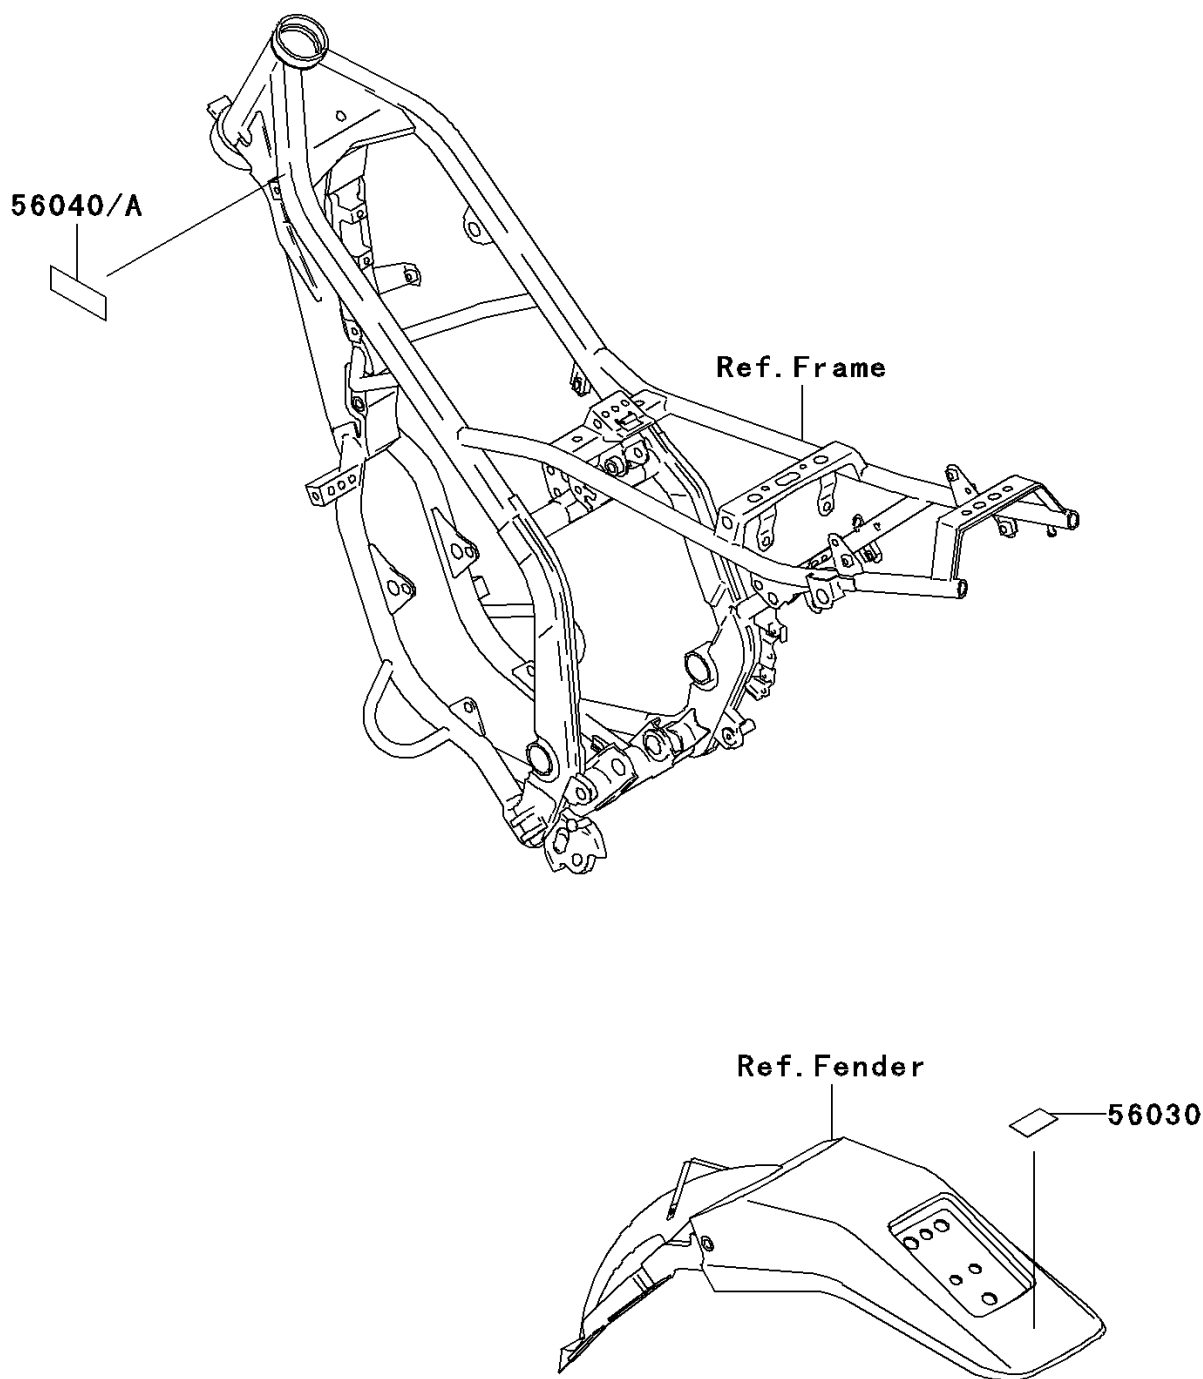

2003 KDX220R

PARTS DIAGRAM

Labels

Kawasaki

Let the Good Times Roll®

F2860

2003 KDX220R

PARTS LIST

Labels

ITEM NAME

PART NUMBER

QUANTITY
