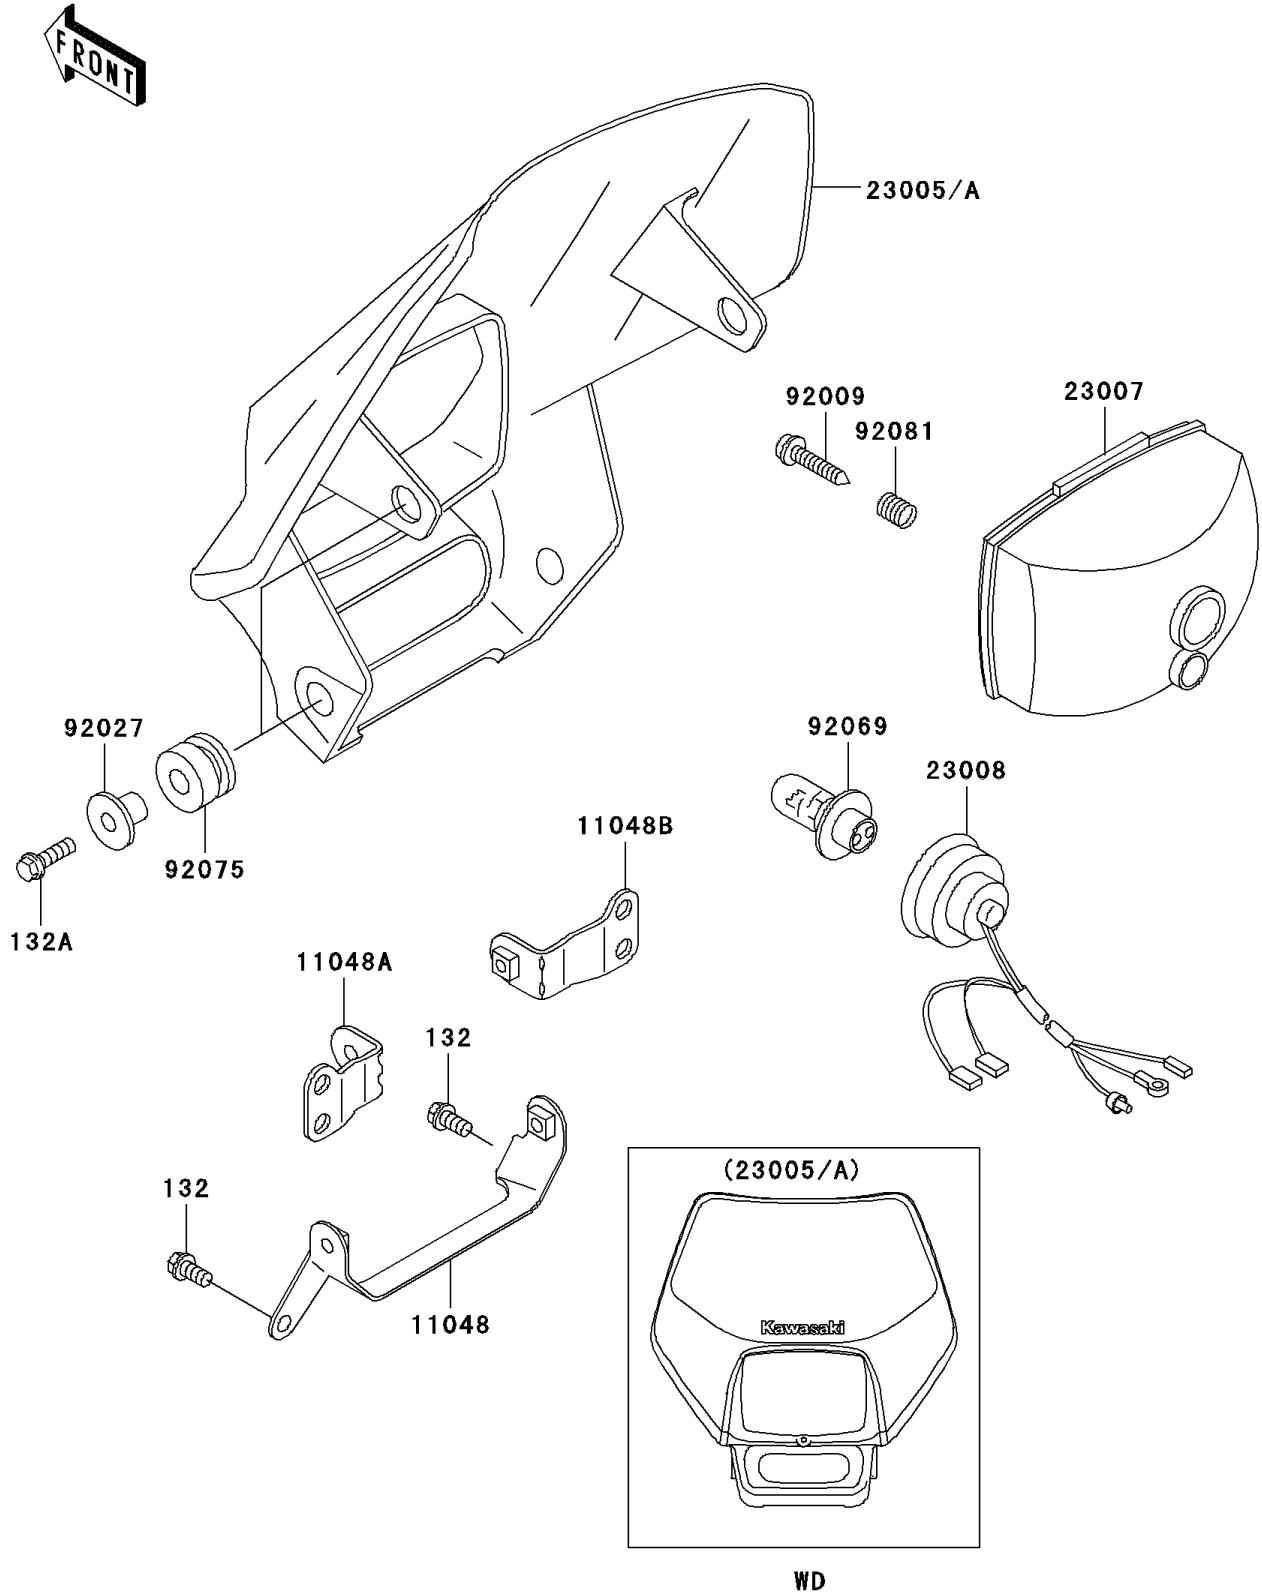

2003 KDX220R

PARTS DIAGRAM

Headlight(s)

F2710

2003 KDX220R

PARTS LIST

Headlight(s)

Kawasaki

Let the Good Times Roll®

ITEM NAME

PART NUMBER

QUANTITY
