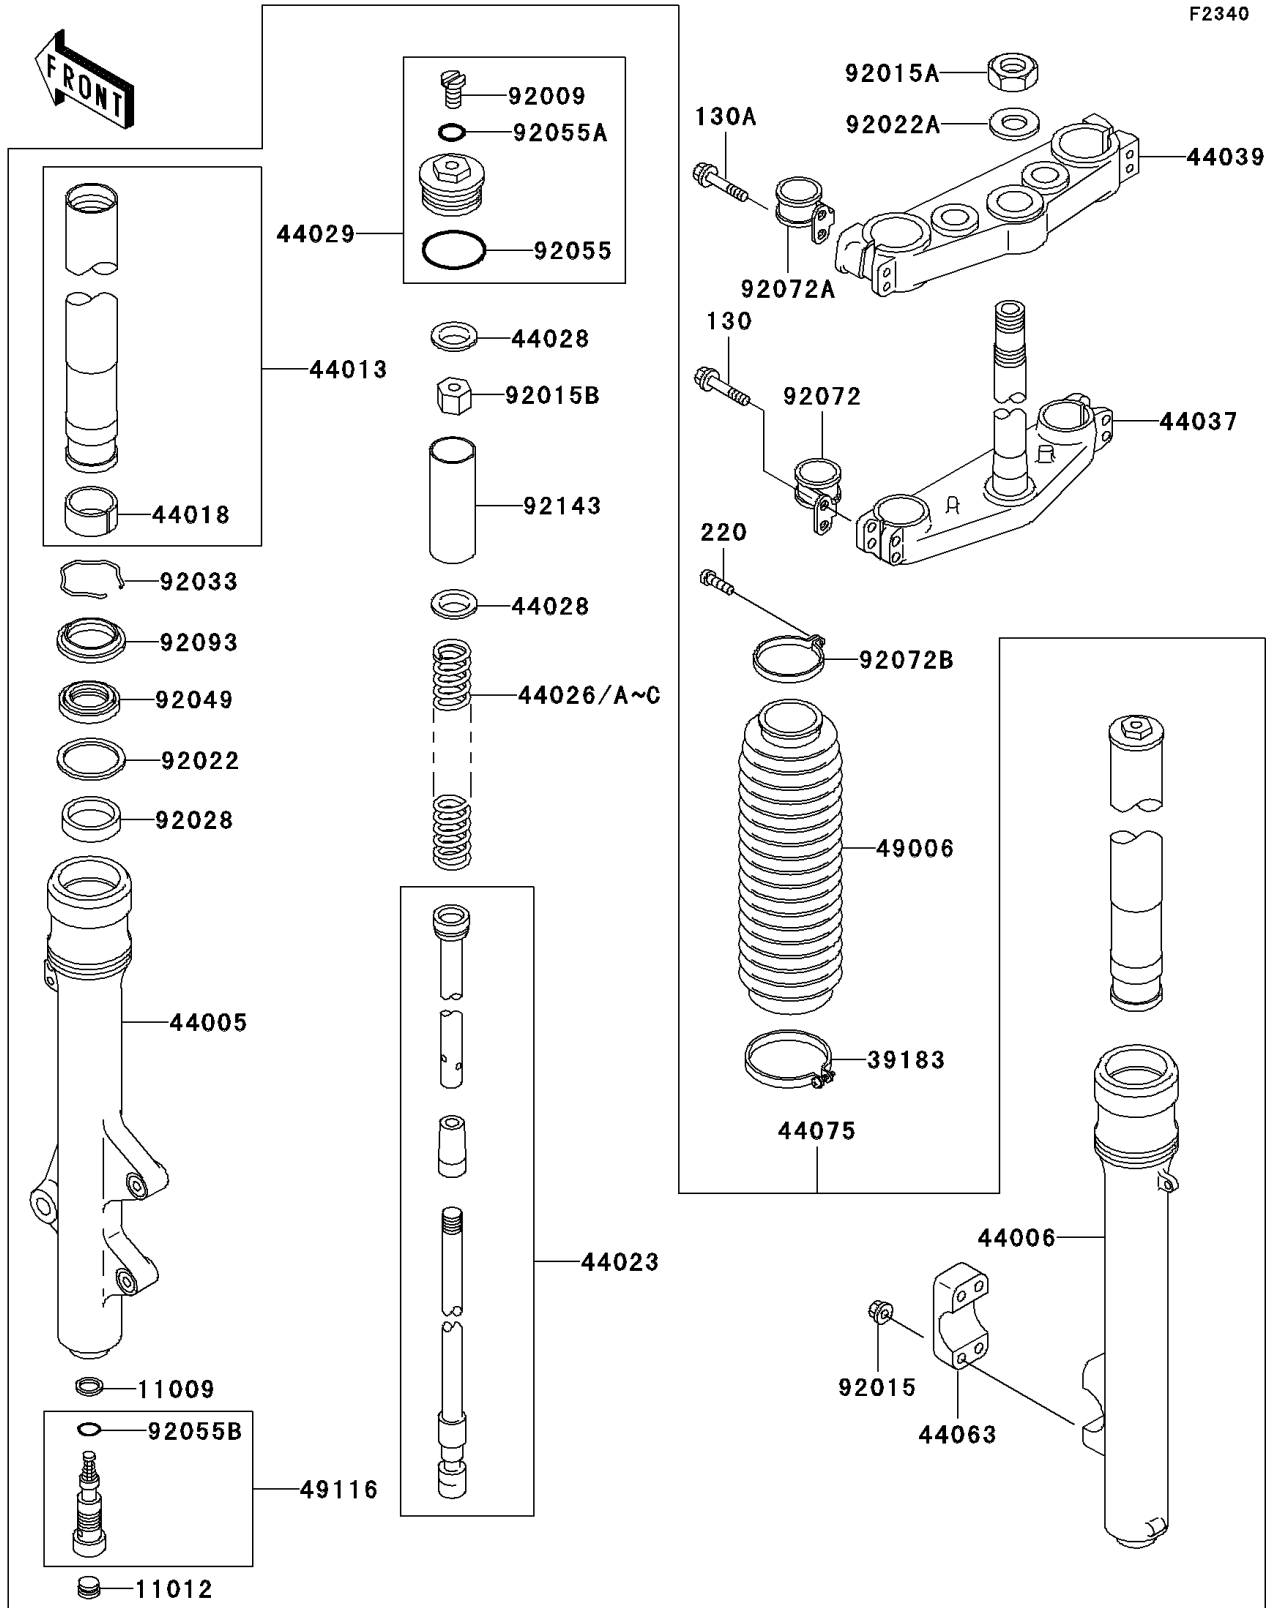

2003 KDX220R

PARTS DIAGRAM

Front Fork

2003 KDX220R

PARTS LIST

Front Fork

ITEM NAME

PART NUMBER

QUANTITY
