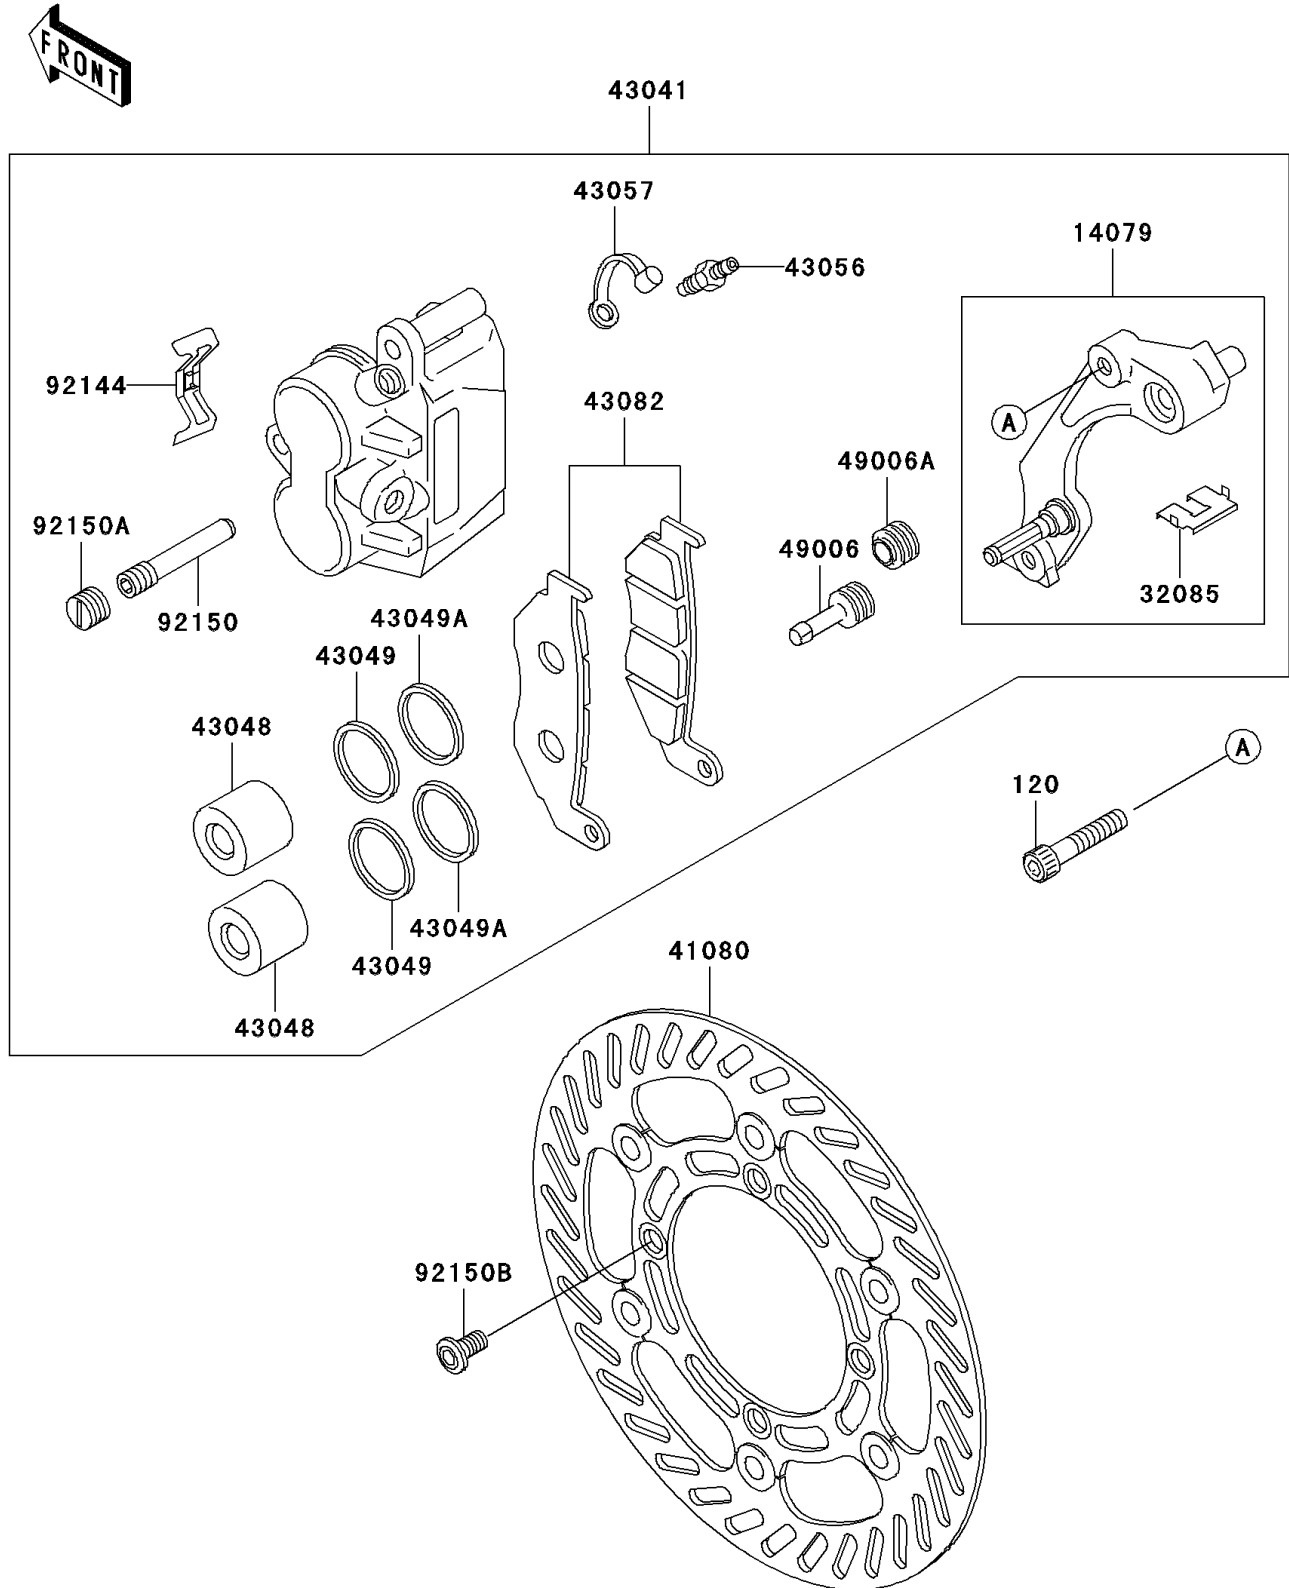

2003 KDX220R

PARTS DIAGRAM

Front Brake(A10)

F2292

2003 KDX220R

PARTS LIST

Front Brake(A10)

ITEM NAME

PART NUMBER

QUANTITY
