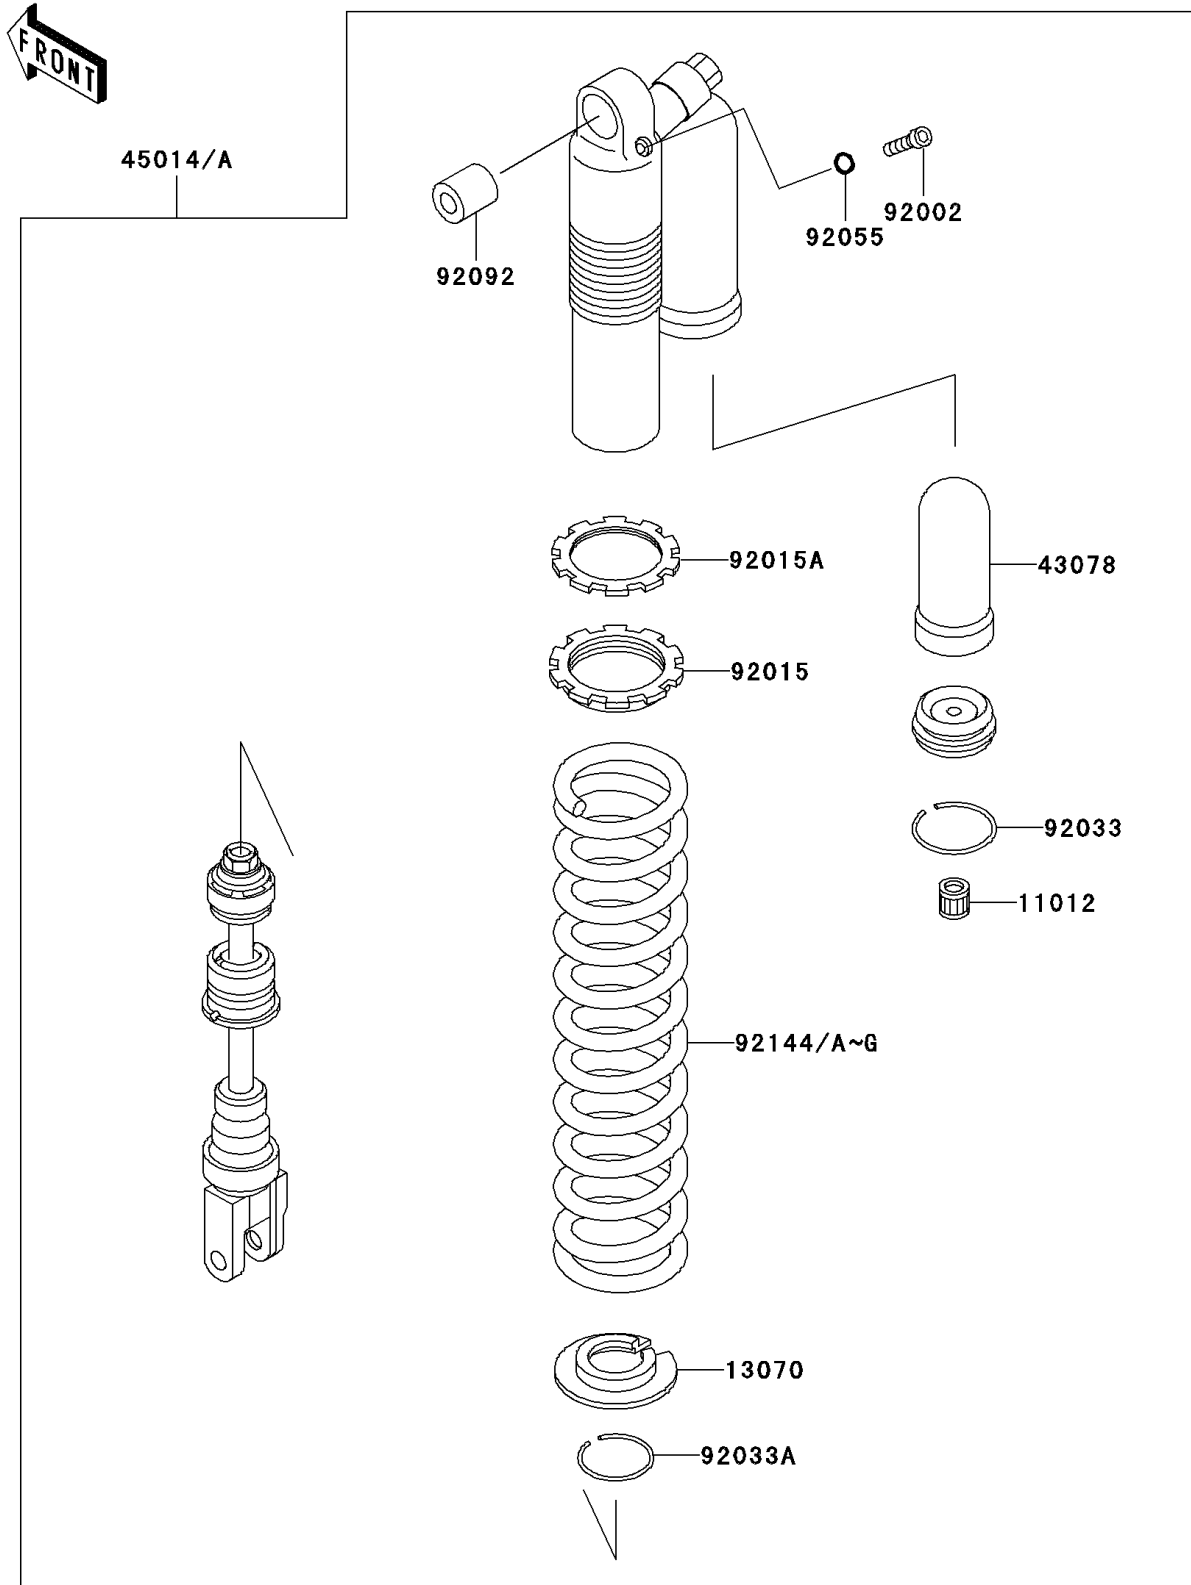

2003 KDX220R

PARTS DIAGRAM

Shock Absorber(s)

F2280

2003 KDX220R

PARTS LIST

Shock Absorber(s)

Kawasaki

Let the Good Times Roll®

ITEM NAME

PART NUMBER

QUANTITY
