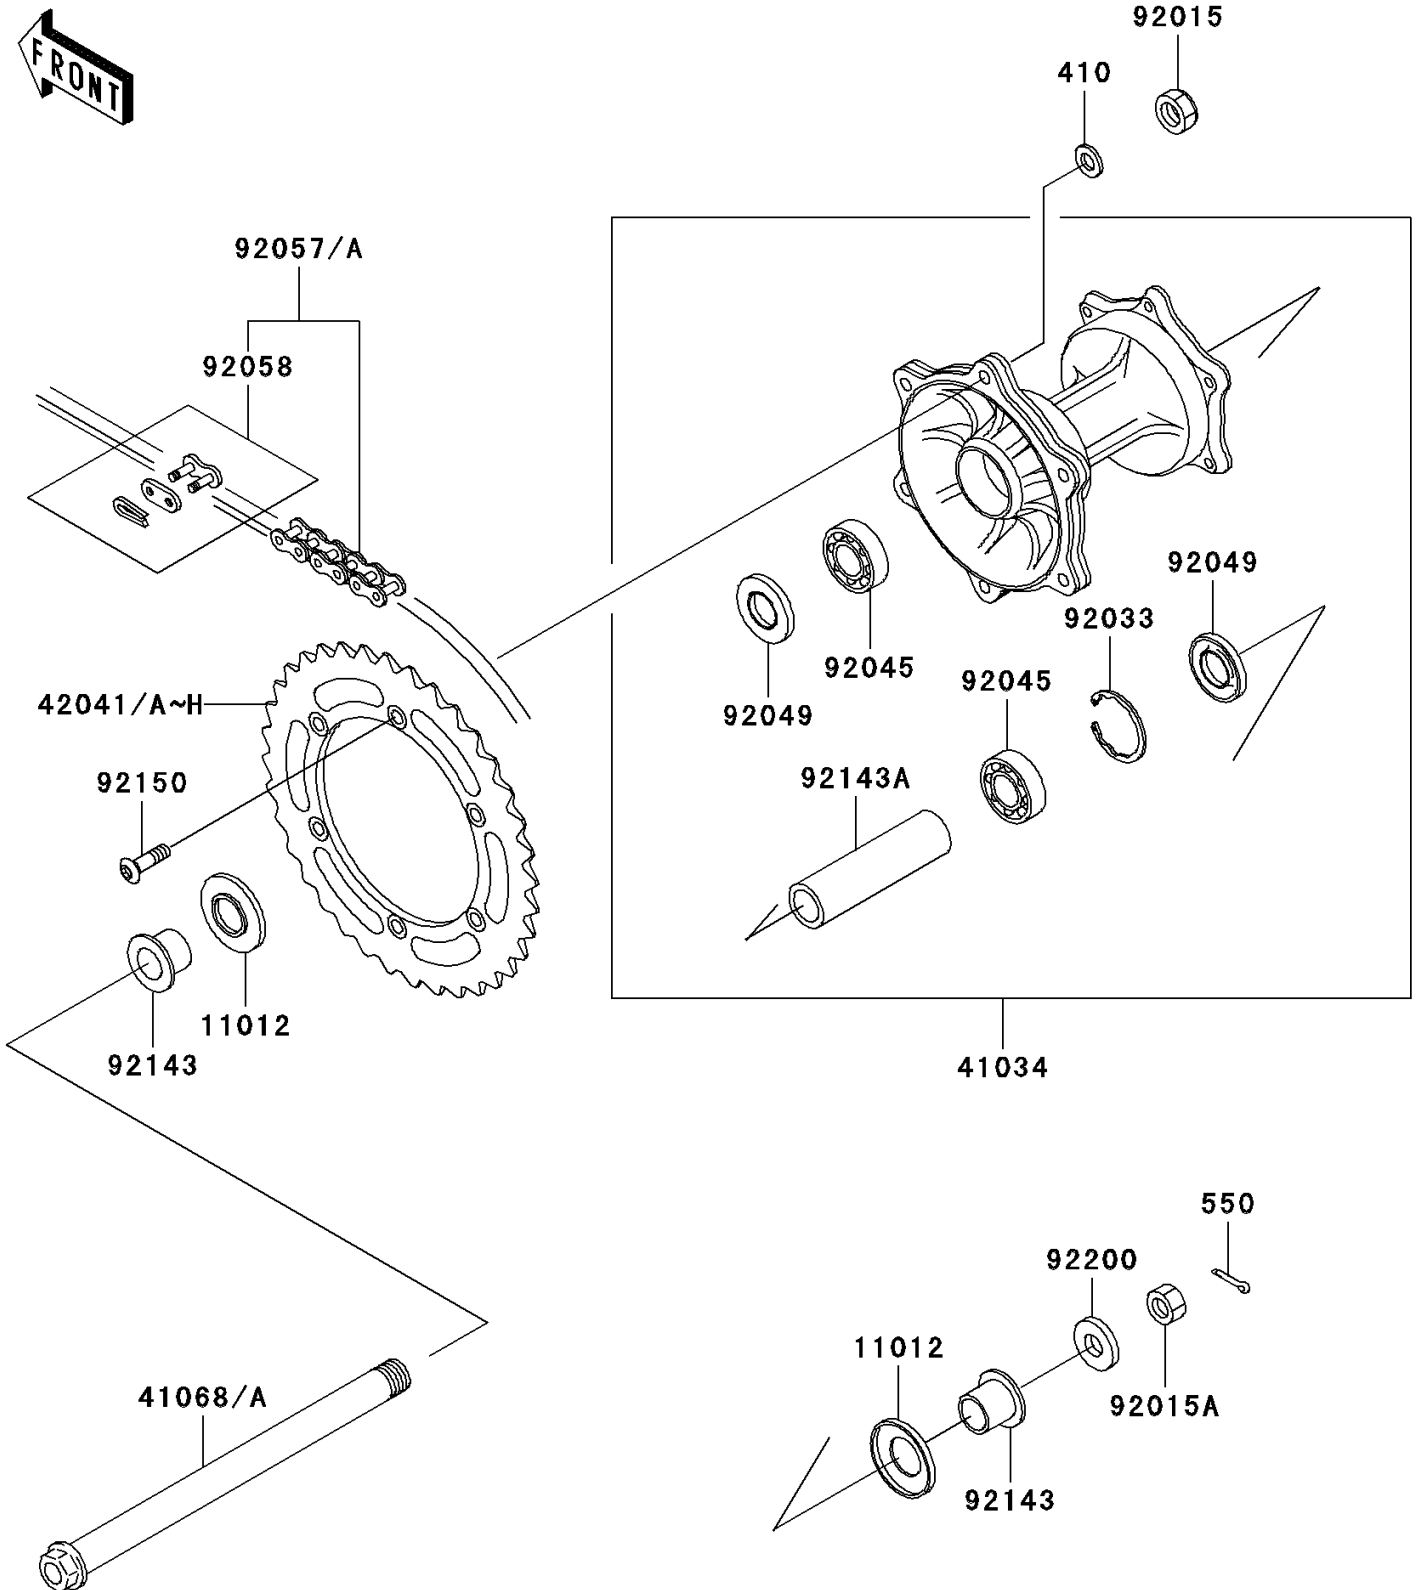

2003 KDX220R

PARTS DIAGRAM

Rear Hub

F2240

2003 KDX220R

PARTS LIST

Rear Hub

ITEM NAME

PART NUMBER

QUANTITY
