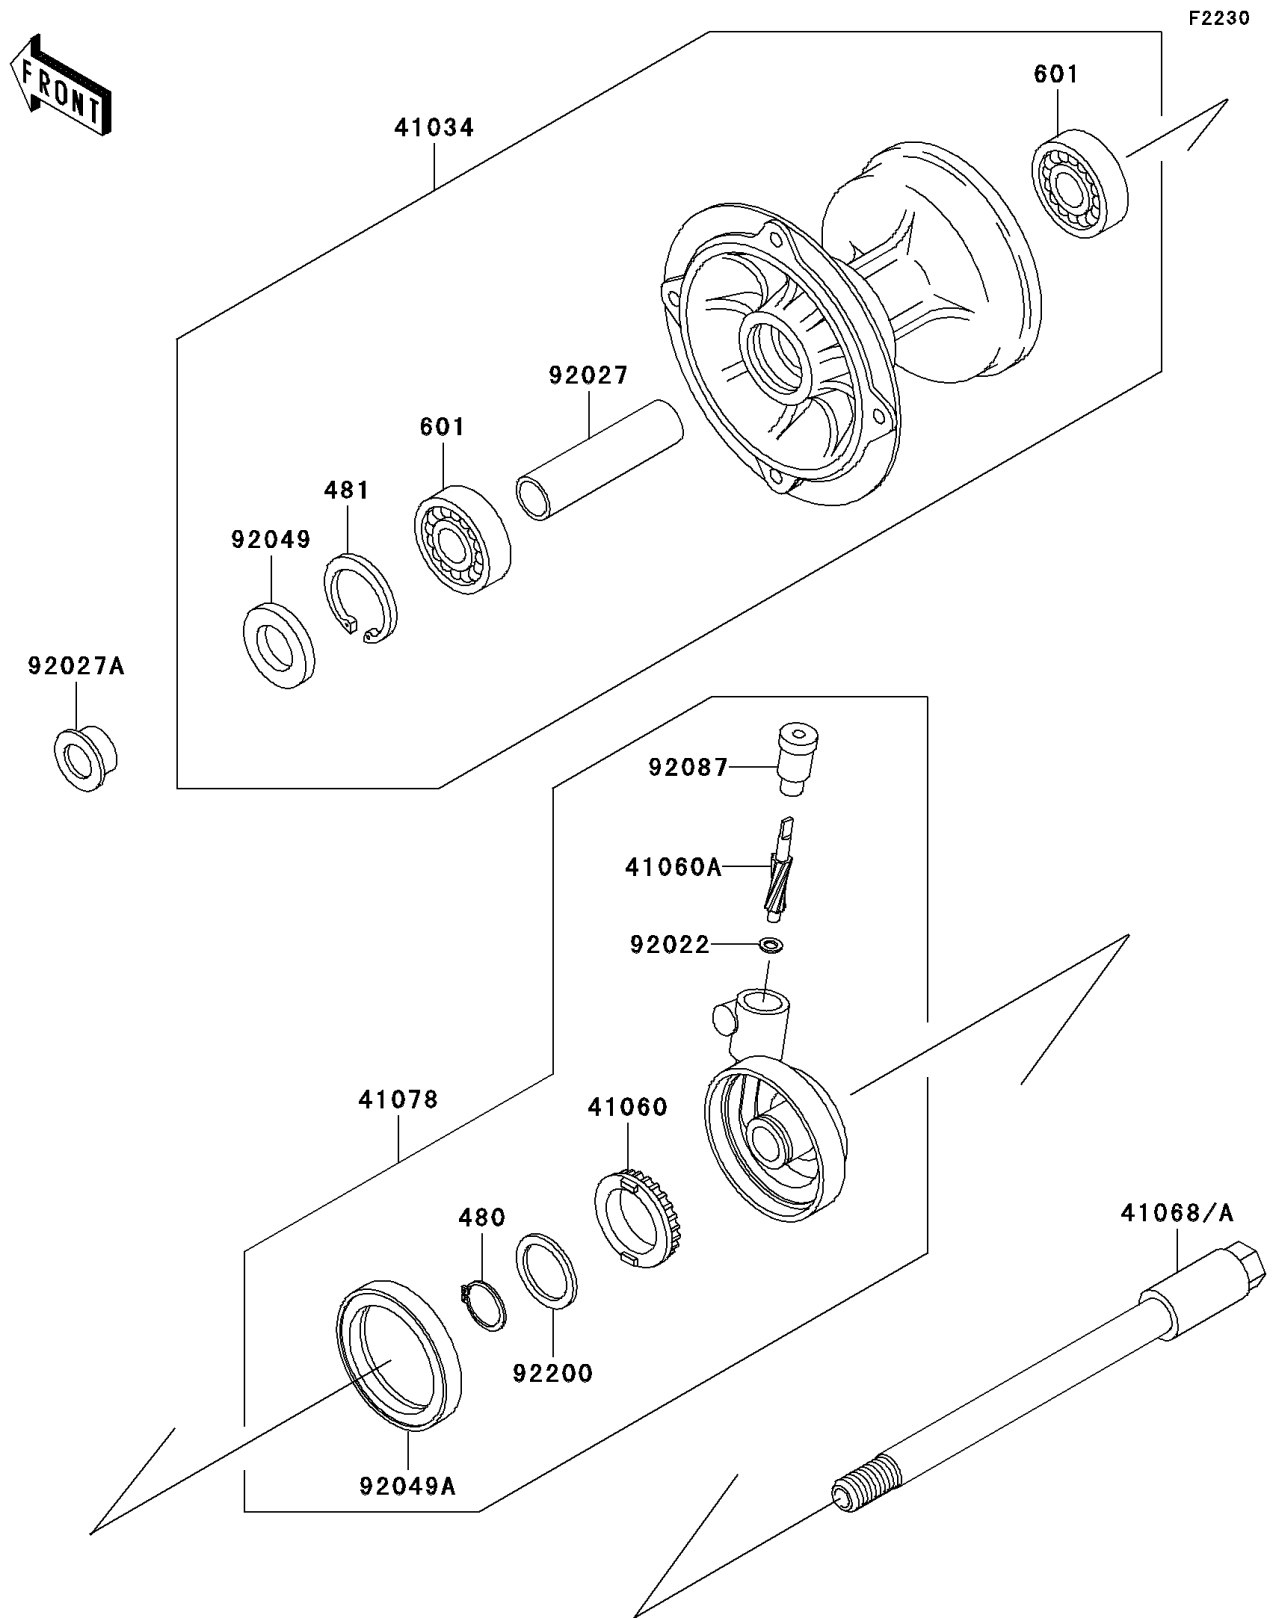

2003 KDX220R

PARTS DIAGRAM

Front Hub

2003 KDX220R

PARTS LIST

Front Hub

Kawasaki

Let the Good Times Roll®

ITEM NAME

PART NUMBER

QUANTITY
