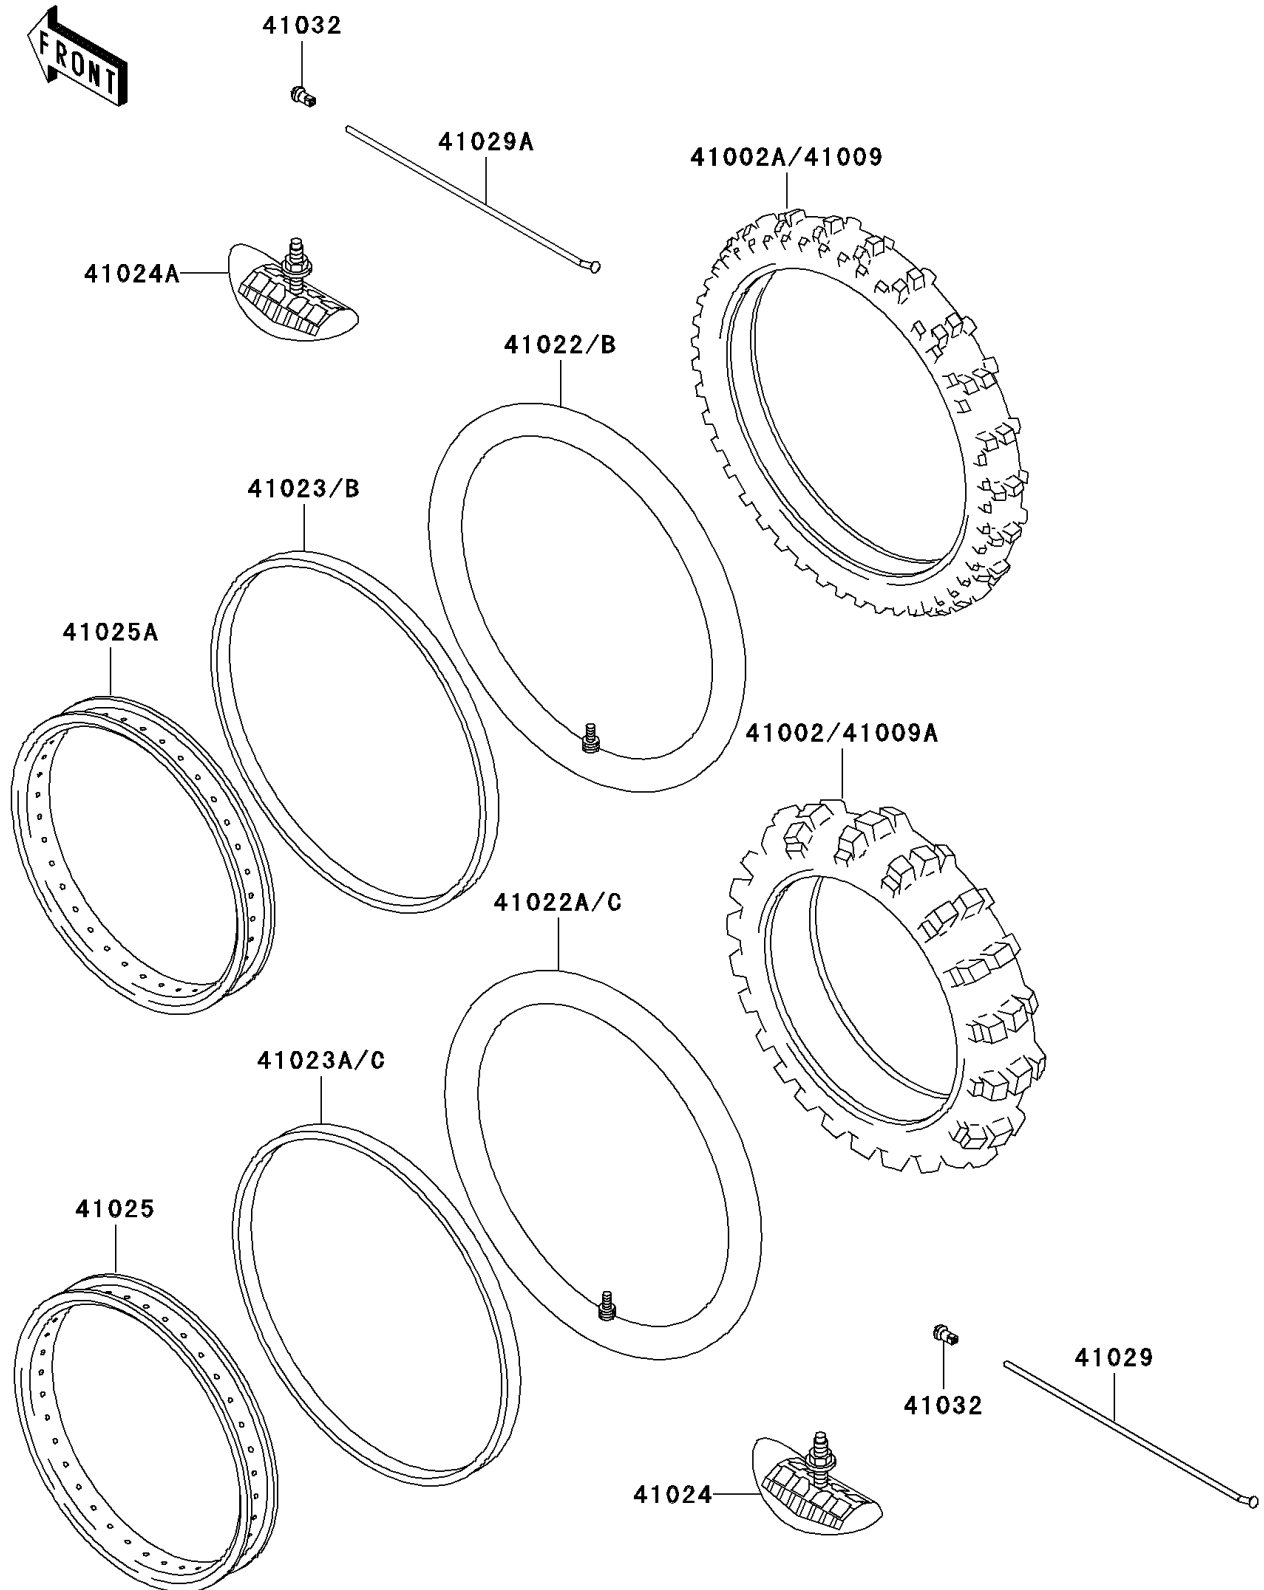

2003 KDX220R

PARTS DIAGRAM

Wheels/Tires

F2210

2003 KDX220R

PARTS LIST

Wheels/Tires

Kawasaki

Let the Good Times Roll®

ITEM NAME

PART NUMBER

QUANTITY
