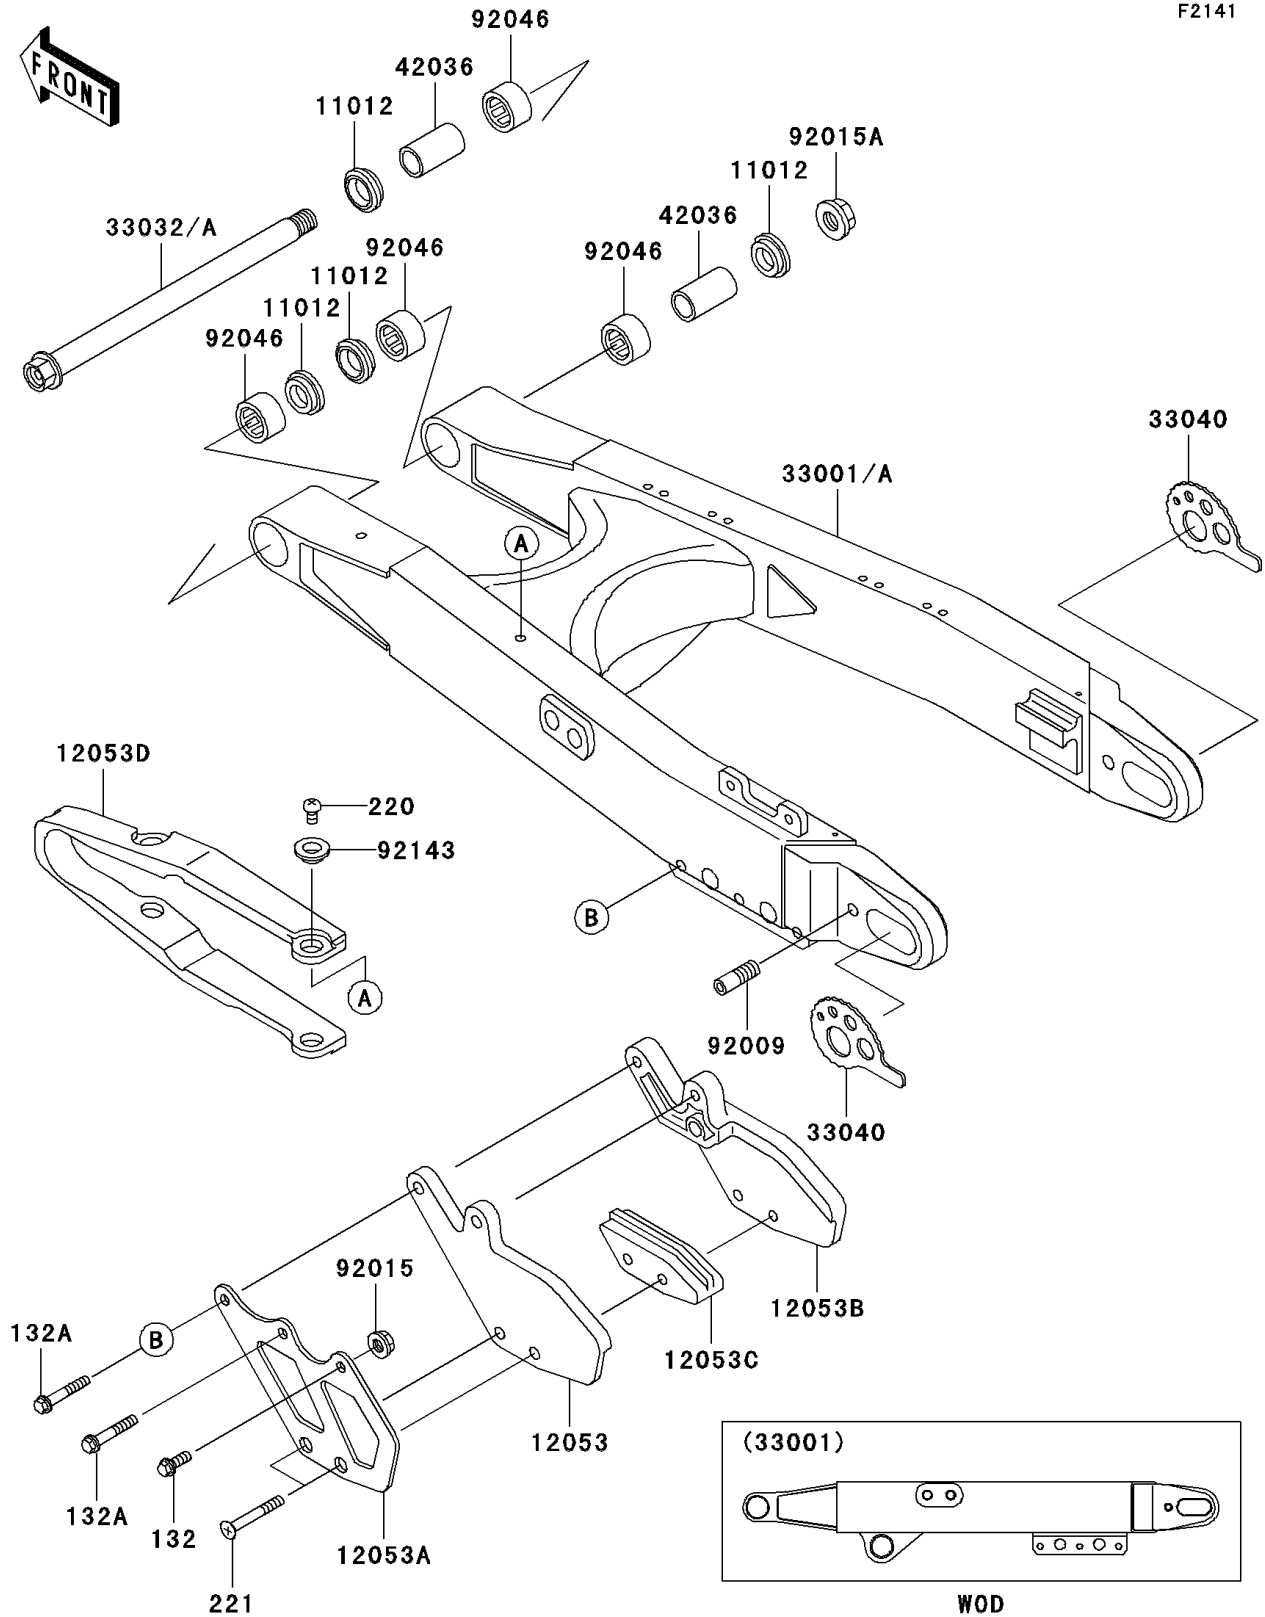

2003 KDX220R

PARTS DIAGRAM

Swingarm

F2141

2003 KDX220R

PARTS LIST

Swingarm

ITEM NAME

PART NUMBER

QUANTITY
