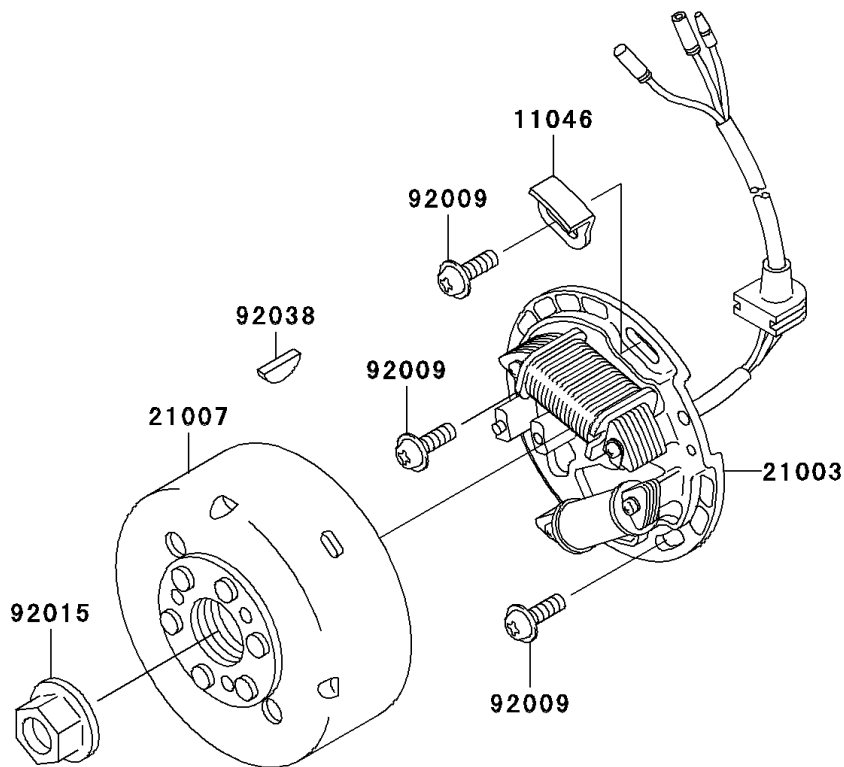

2003 KDX220R

PARTS DIAGRAM

Generator

E1810

2003 KDX220R

PARTS LIST

Generator

Kawasaki

Let the Good Times Roll®

ITEM NAME

PART NUMBER

QUANTITY
