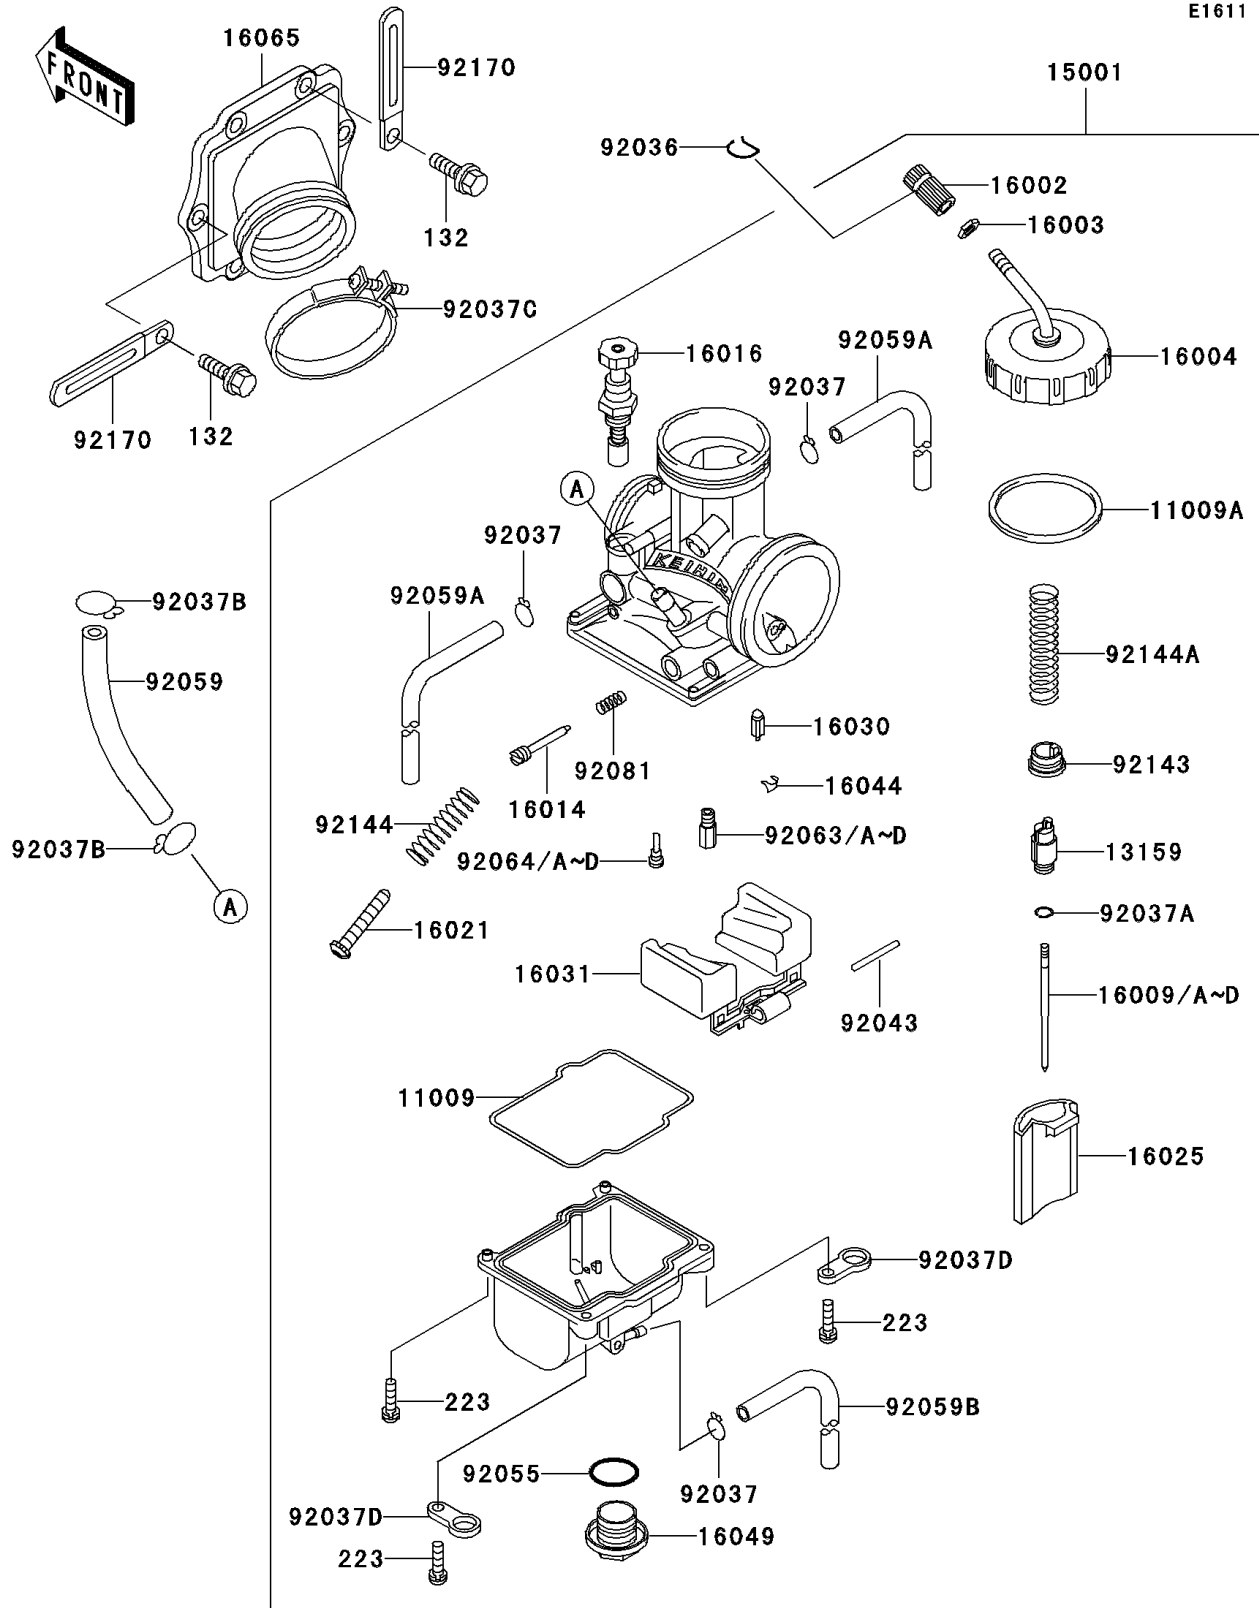

2003 KDX220R

PARTS DIAGRAM

Carburetor

E1611

2003 KDX220R

PARTS LIST

Carburetor

Kawasaki

Let the Good Times Roll®

ITEM NAME

PART NUMBER

QUANTITY
