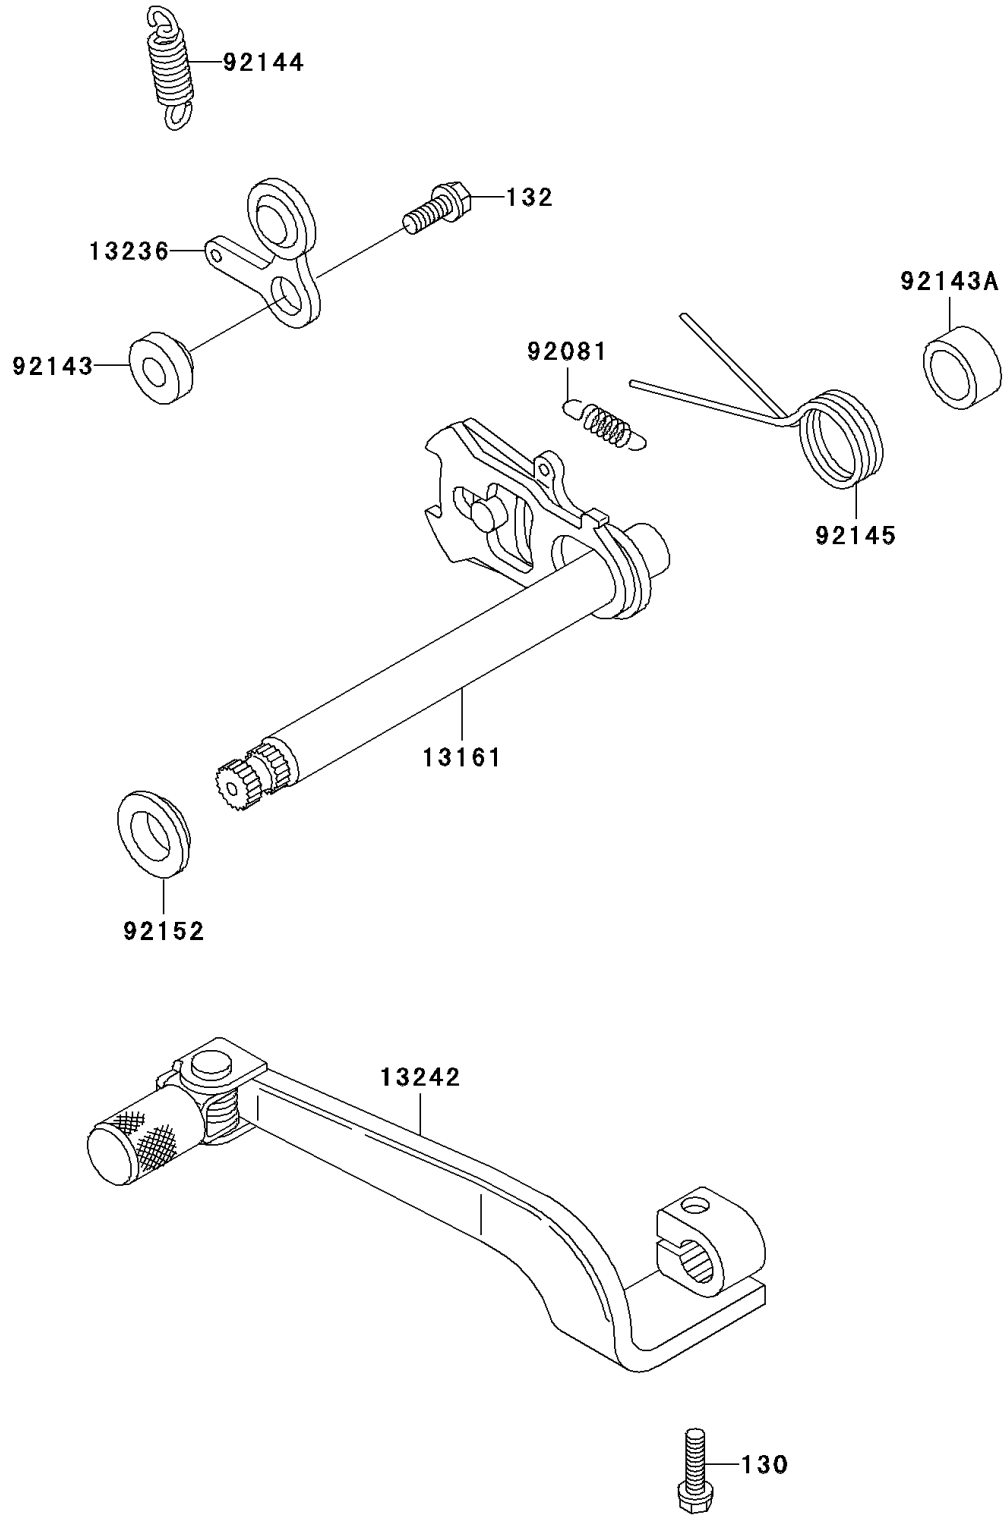

2003 KDX220R

PARTS DIAGRAM

Gear Change Mechanism

E1370

2003 KDX220R

PARTS LIST

Gear Change Mechanism

ITEM NAME

PART NUMBER

QUANTITY
