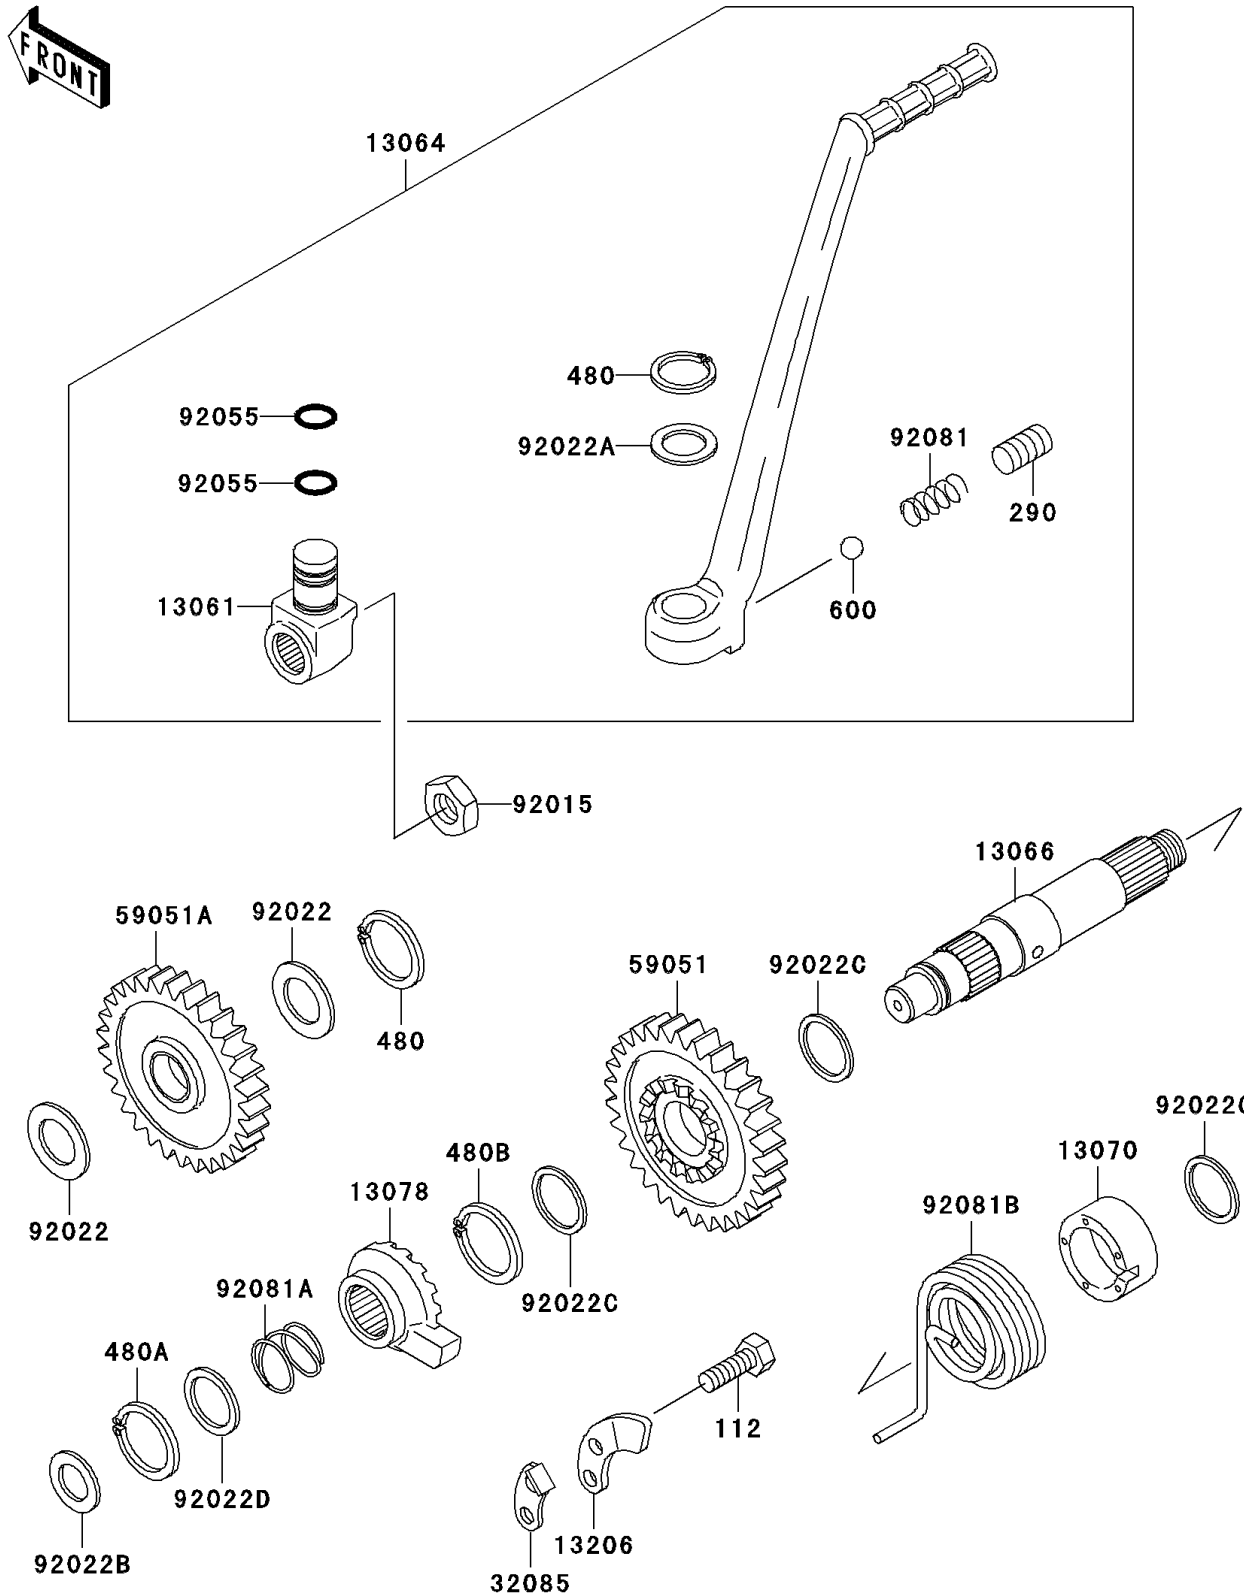

2005 KDX220R

PARTS DIAGRAM

Kickstarter Mechanism

E1340

2005 KDX220R

PARTS LIST

Kickstarter Mechanism

ITEM NAME	PART NUMBER	QUANTITY
BOLT-UPSET (Ref # 112)	112Y0618	2
SCREW-SET-SOCKET,8X8 (Ref # 290)	290Q0808	1
CIRCLIP-TYPE-C,15MM (Ref # 480)	480J1500	2
CIRCLIP-TYPE-C,16MM (Ref # 480A)	480J1600	1
CIRCLIP-TYPE-C,18MM (Ref # 480B)	480J1800	1
BALL-STEEL,1/4" (Ref # 600)	600A0800	1
BOSS,KICK PEDAL (Ref # 13061)	13061-1487	1
LEVER-ASSY-KICK,PEDAL (Ref # 13064)	13064-1174	1
SHAFT-KICK (Ref # 13066)	13066-1071	1
GUIDE,KICK SPRING (Ref # 13070)	13070-1063	1
RATCHET (Ref # 13078)	13078-1063	1
GUIDE-KICK (Ref # 13206)	13206-1061	1
STOPPER,KICKSTARTER (Ref # 32085)	32085-1016	1
GEAR-SPUR,KICKSTARTER (Ref # 59051)	59051-1224	1
GEAR-SPUR,KICK,30T (Ref # 59051A)	59051-1309	1
NUT,12MM (Ref # 92015)	92015-1958	1
WASHER,15.3X25X0.5 (Ref # 92022)	92022-1045	2
WASHER,16.3X24X1 (Ref # 92022A)	92022-1205	1
WASHER,12.3X20X0.5 (Ref # 92022B)	92022-269	1
WASHER,18.3X22X0.5 (Ref # 92022C)	92022-271	3
WASHER,16.8X22X0.5 (Ref # 92022D)	92022-315	1
RING-O,10X1.5 (Ref # 92055)	92055-061	2
SPRING,KICK PEDAL (Ref # 92081)	92081-020	1
SPRING,RATCHET (Ref # 92081A)	92081-122	1
SPRING,KICKSTARTER (Ref # 92081B)	92081-1926	1