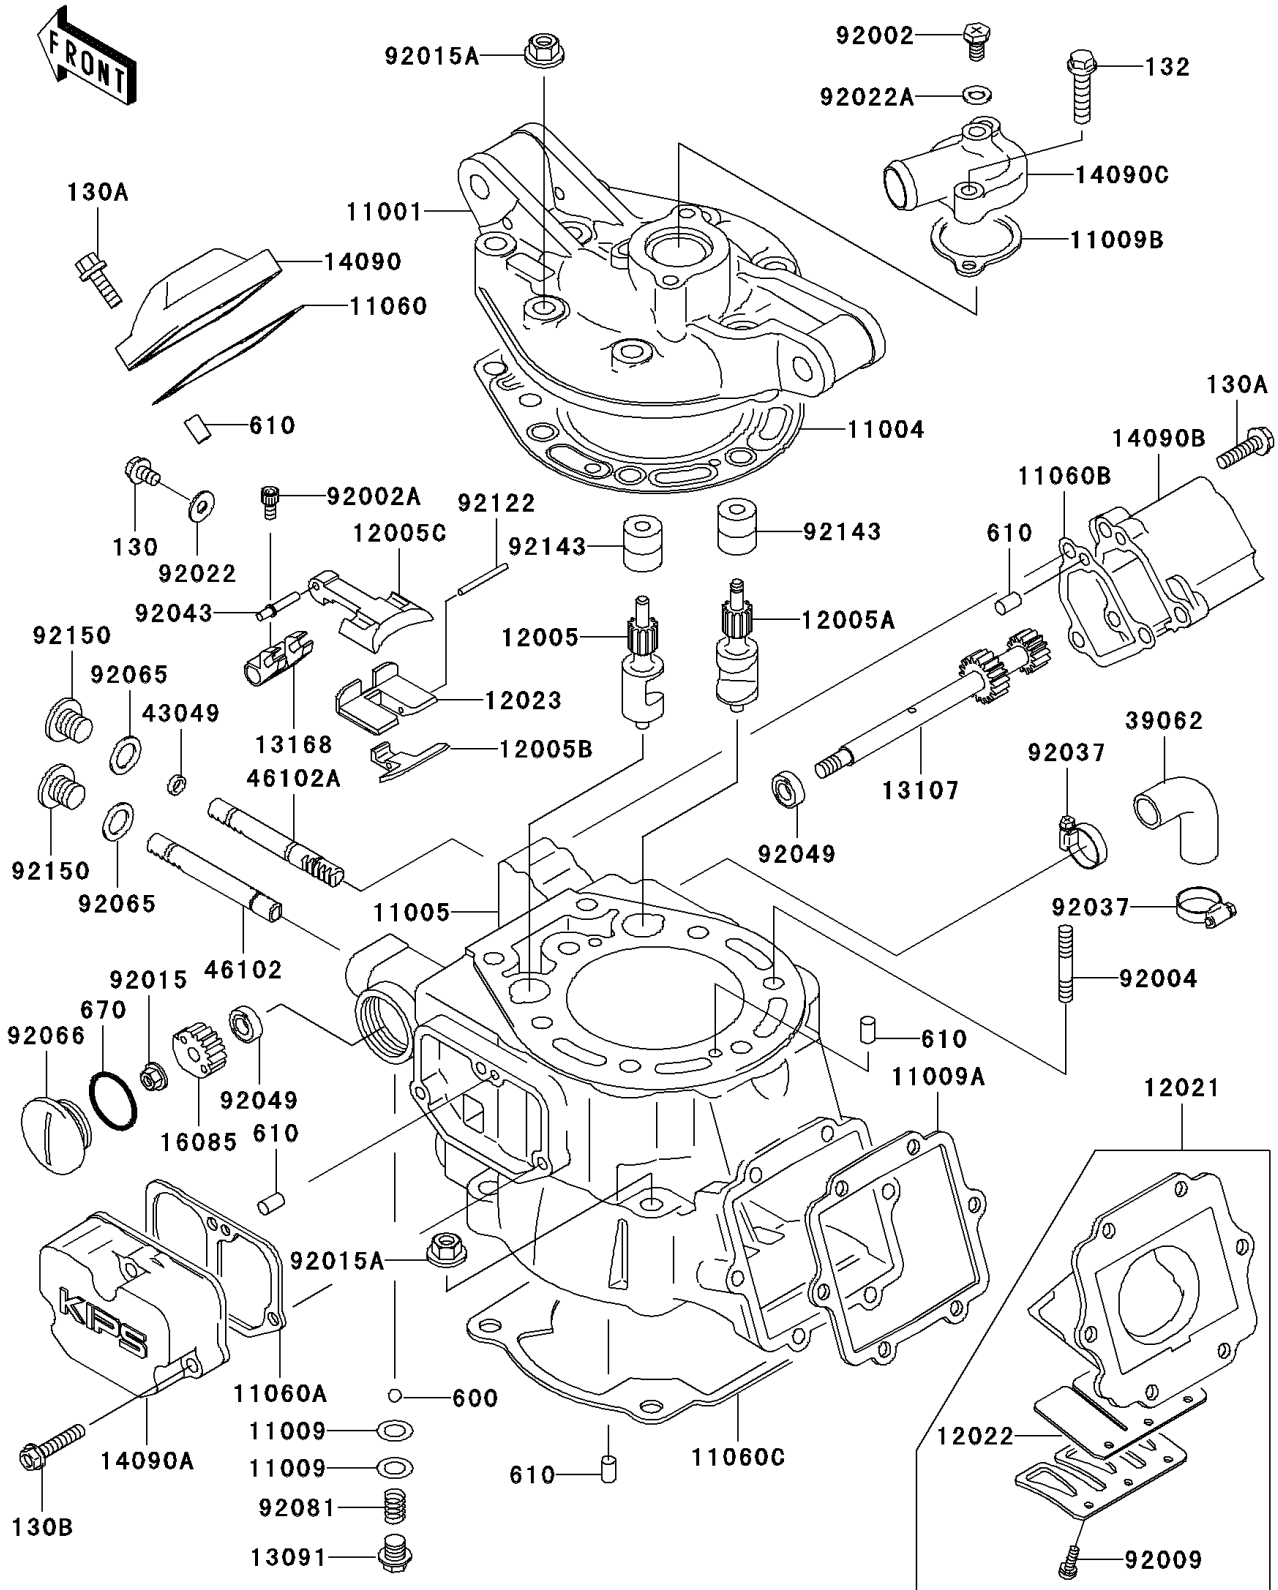

2003 KDX220R

PARTS DIAGRAM

Cylinder Head/Cylinder

E1110

2003 KDX220R

PARTS LIST

Cylinder Head/Cylinder

ITEM NAME

PART NUMBER

QUANTITY
