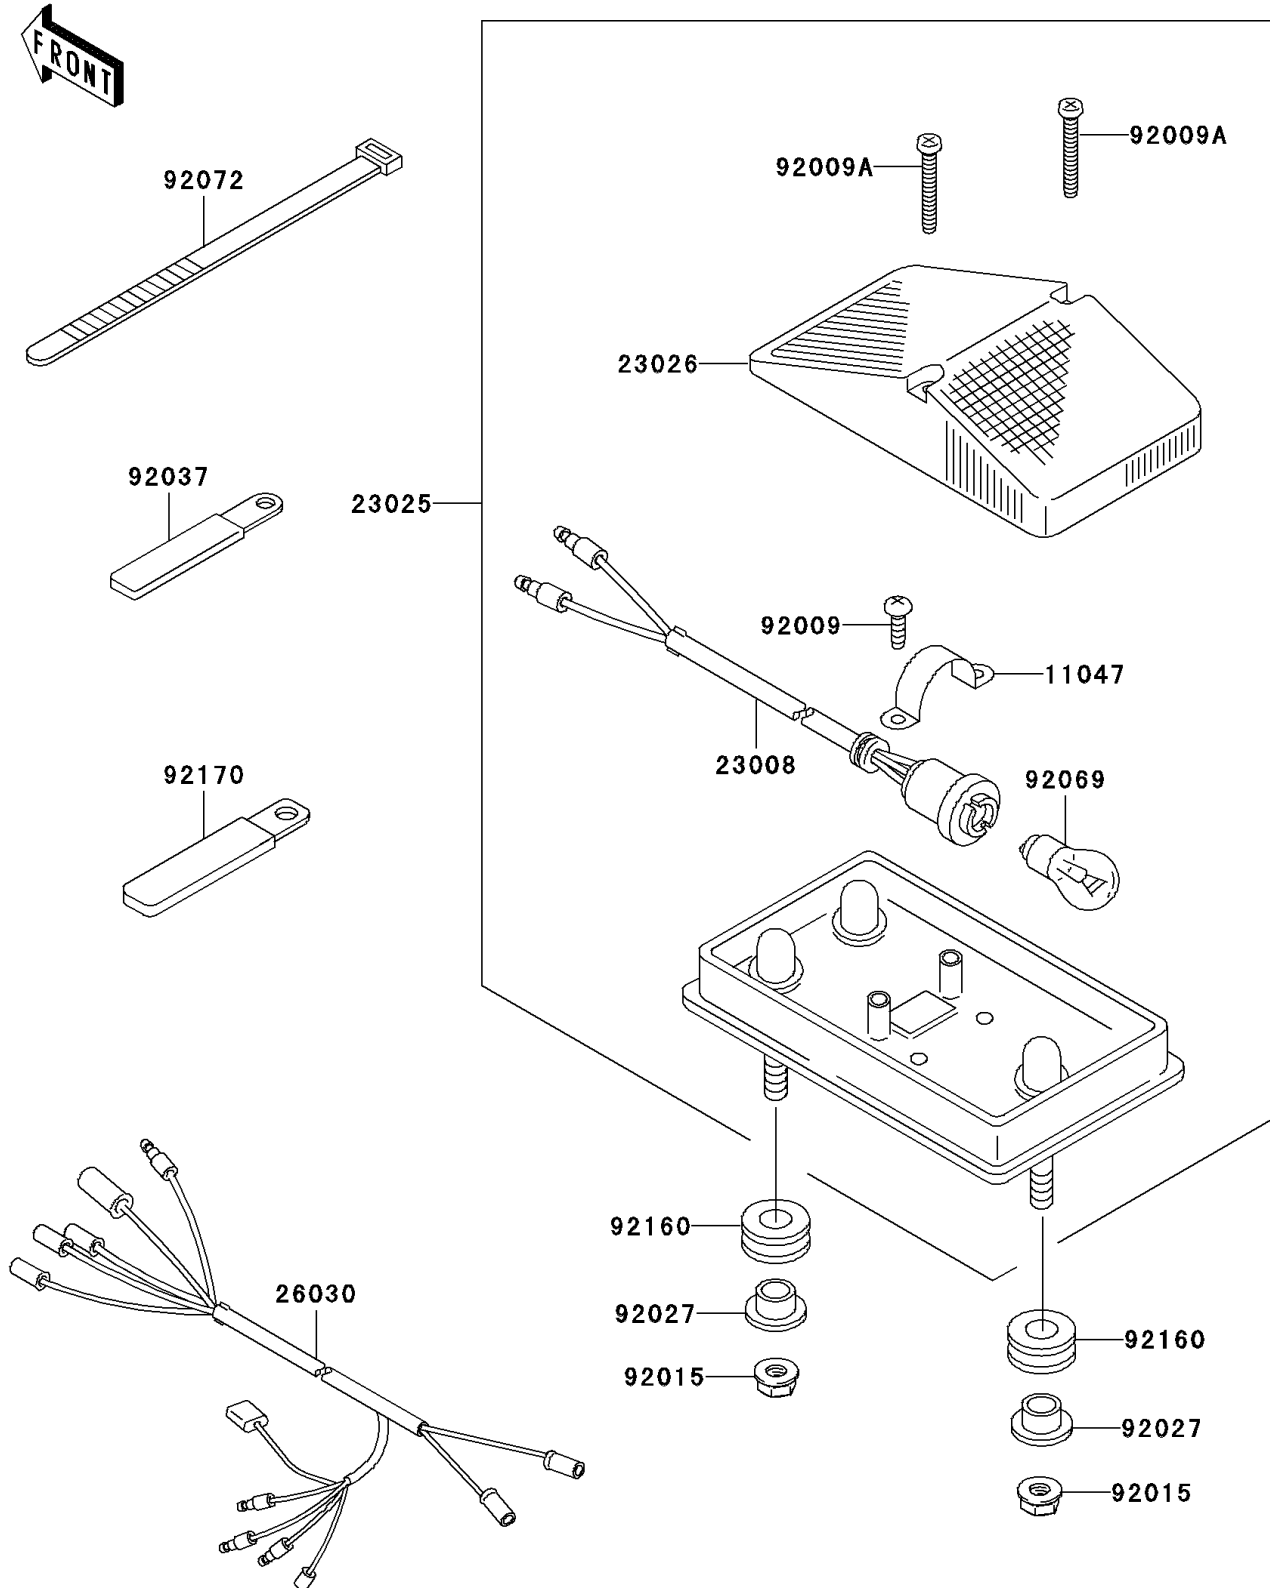

2006 KDX200

PARTS DIAGRAM

Taillight(s)

F2720

2006 KDX200

PARTS LIST

Taillight(s)

Kawasaki

Let the Good Times Roll®

ITEM NAME

PART NUMBER

QUANTITY
