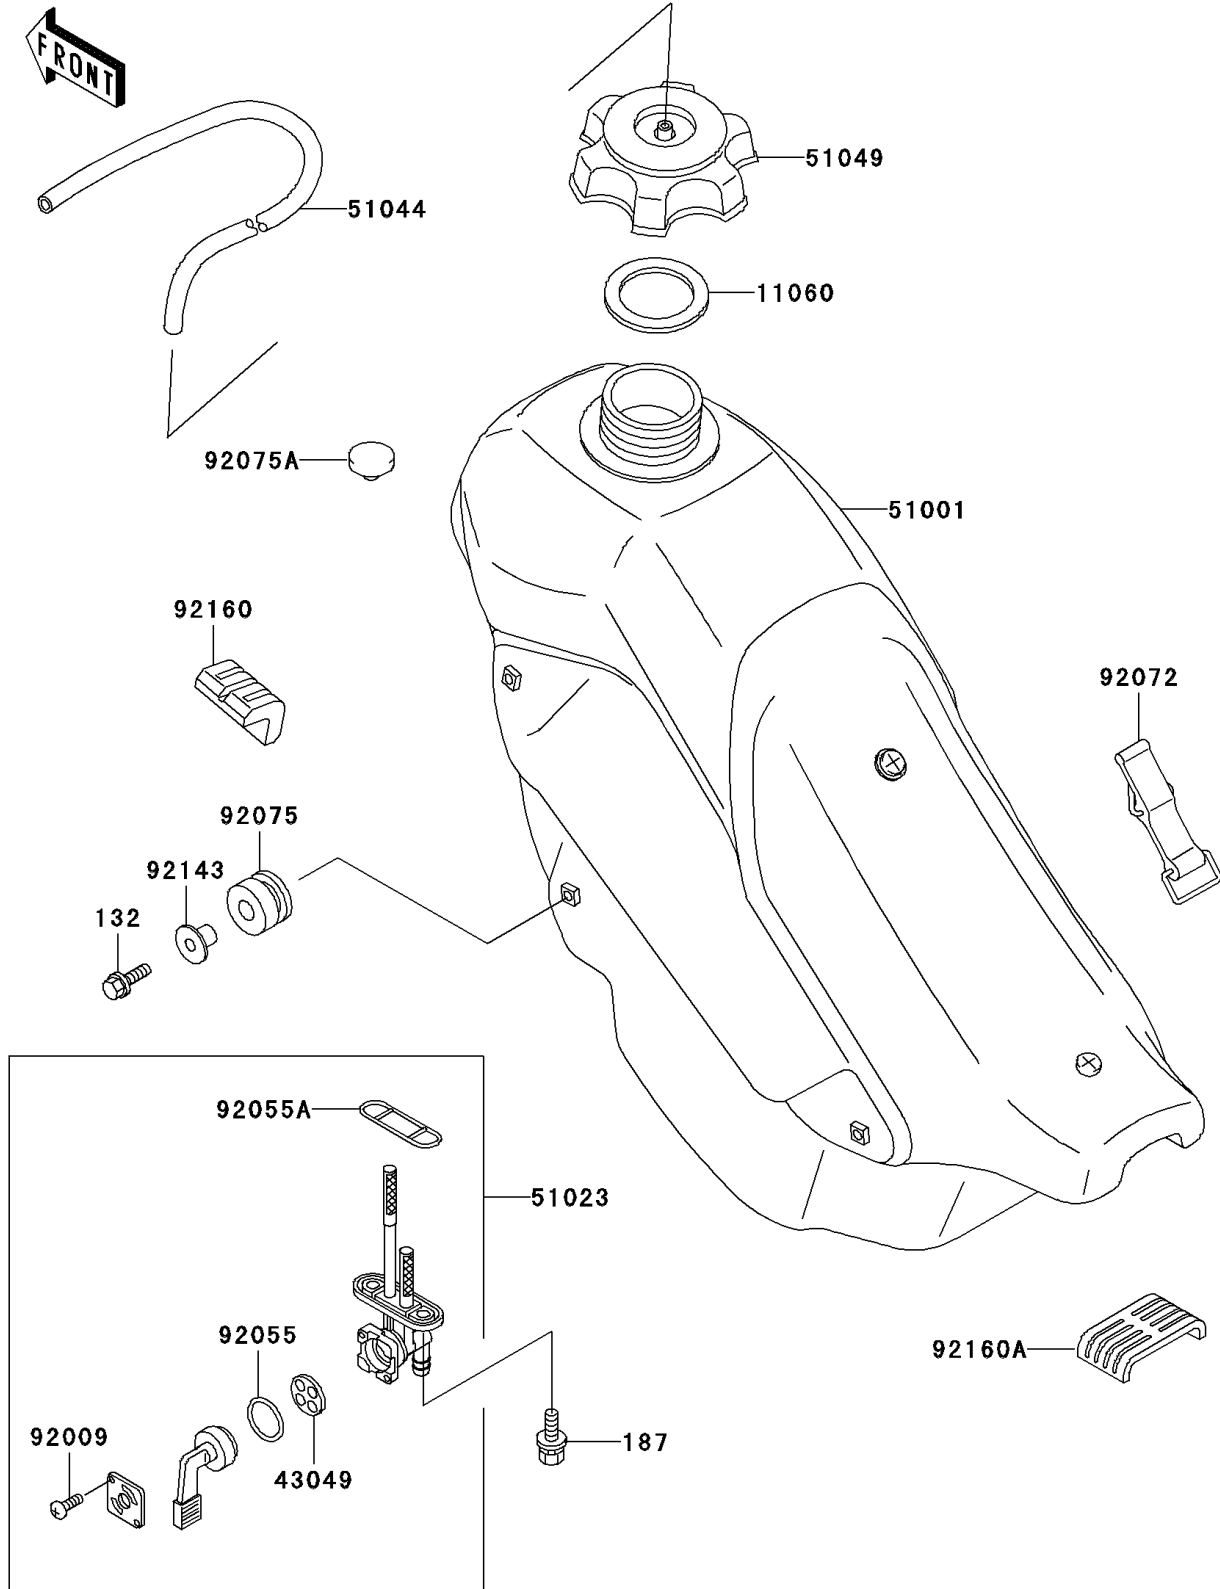

2006 KDX200

PARTS DIAGRAM

Fuel Tank

F2410

2006 KDX200

PARTS LIST

Fuel Tank

ITEM NAME

PART NUMBER

QUANTITY
