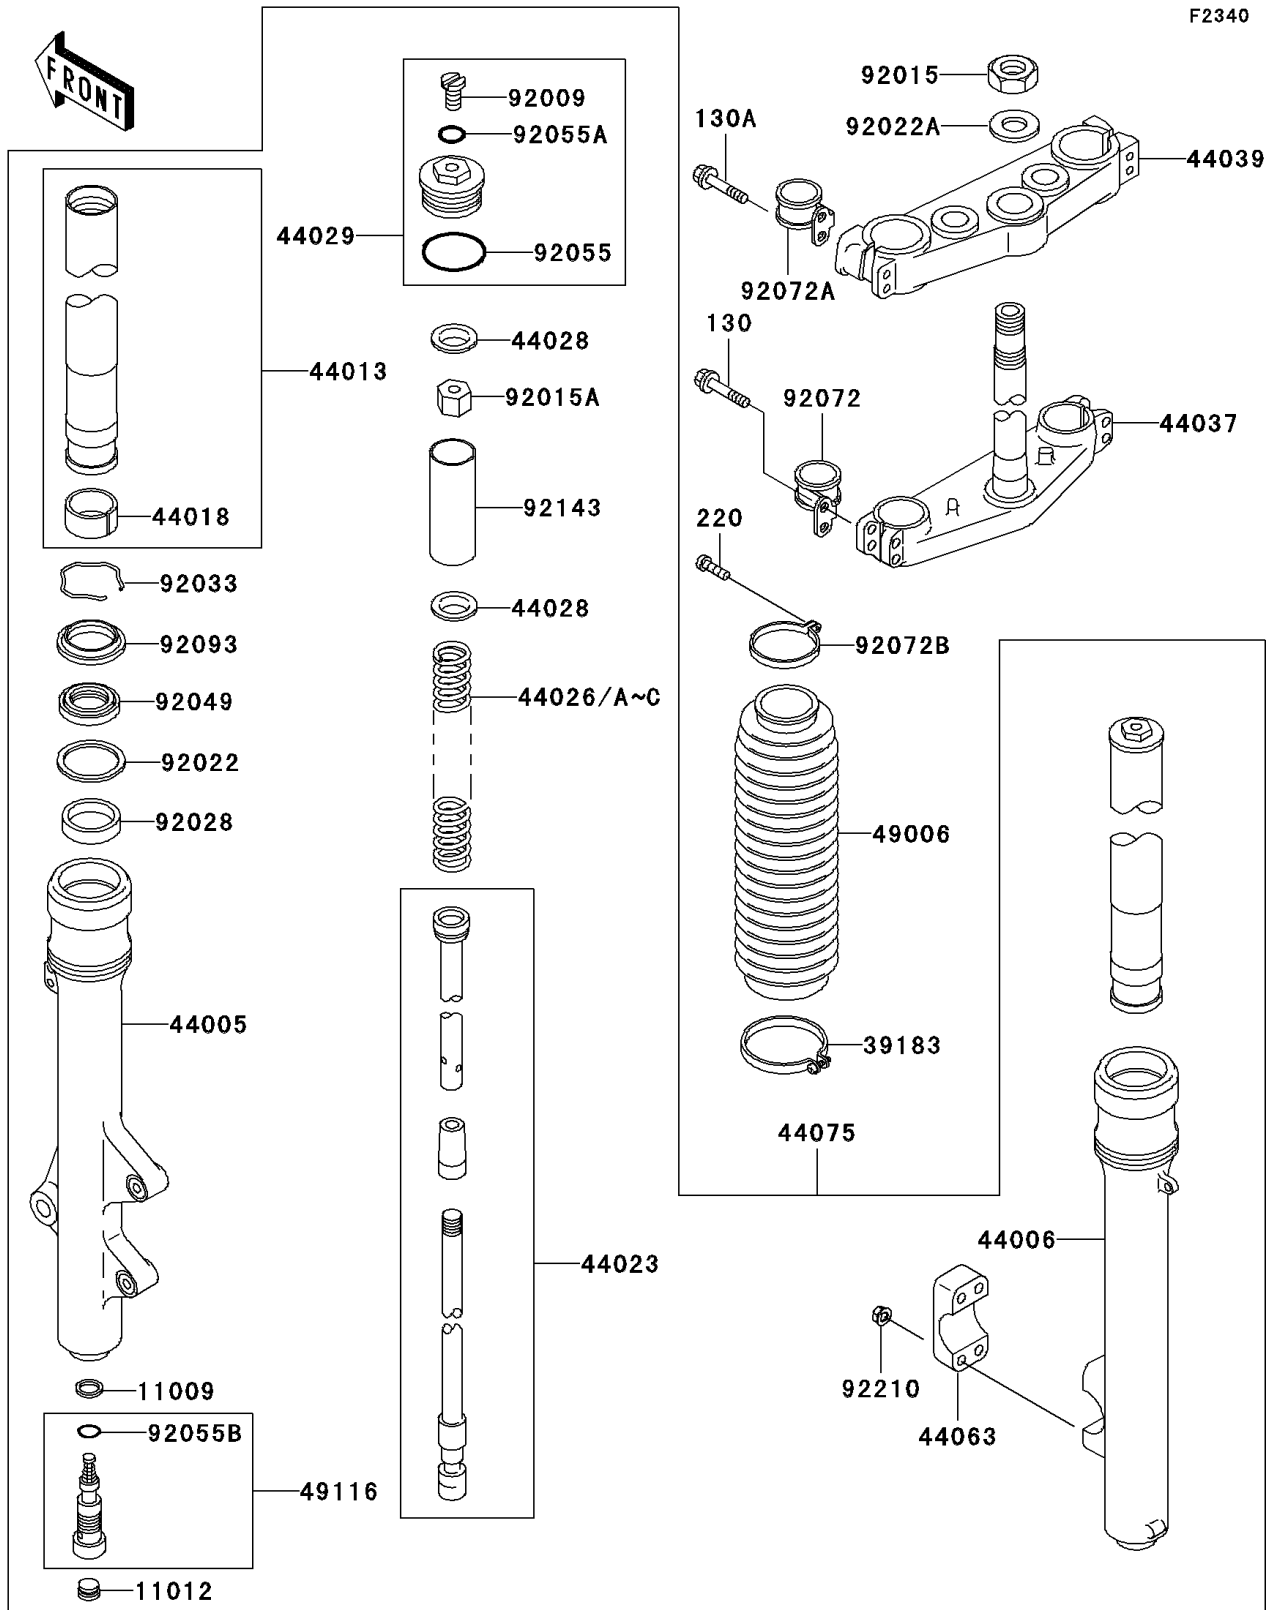

2006 KDX200

PARTS DIAGRAM

Front Fork

2006 KDX200

PARTS LIST

Front Fork

Kawasaki

Let the Good Times Roll®

ITEM NAME

PART NUMBER

QUANTITY
