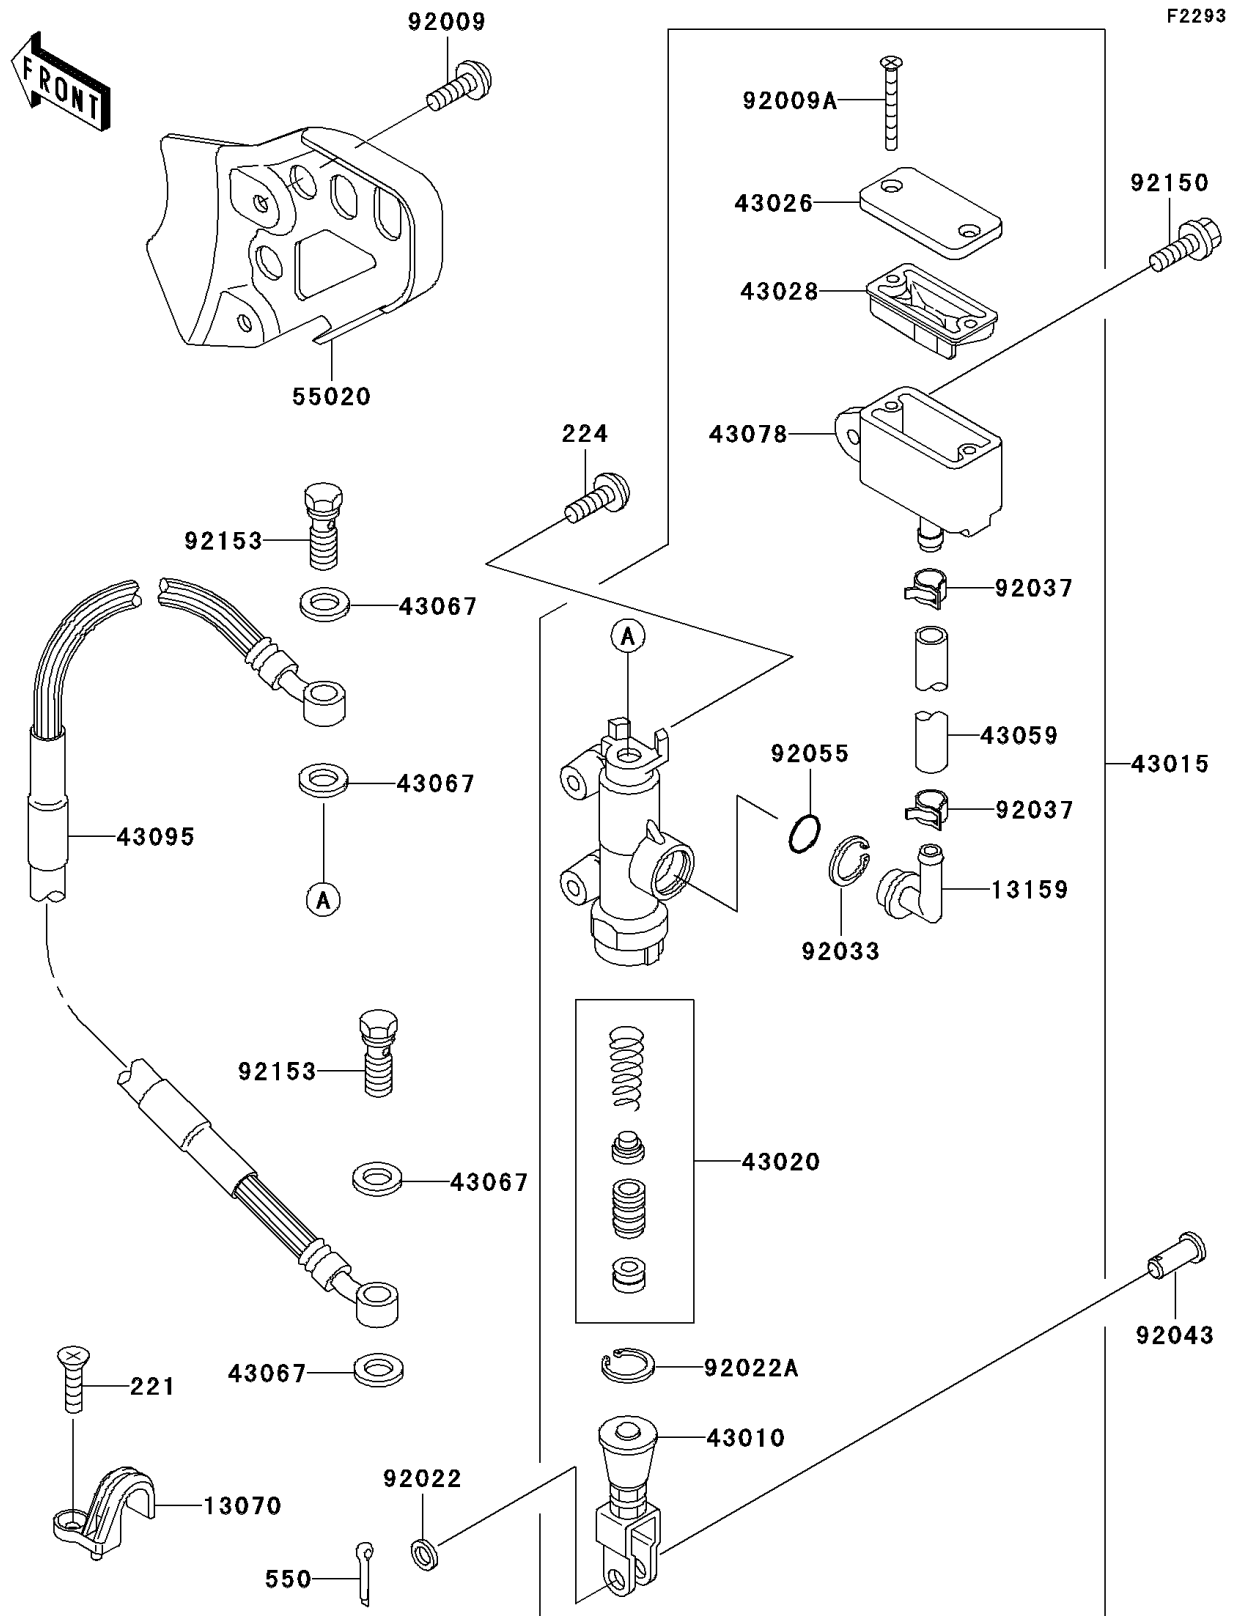

2006 KDX200

PARTS DIAGRAM

Rear Master Cylinder

2006 KDX200

PARTS LIST

Rear Master Cylinder

ITEM NAME

PART NUMBER

QUANTITY
