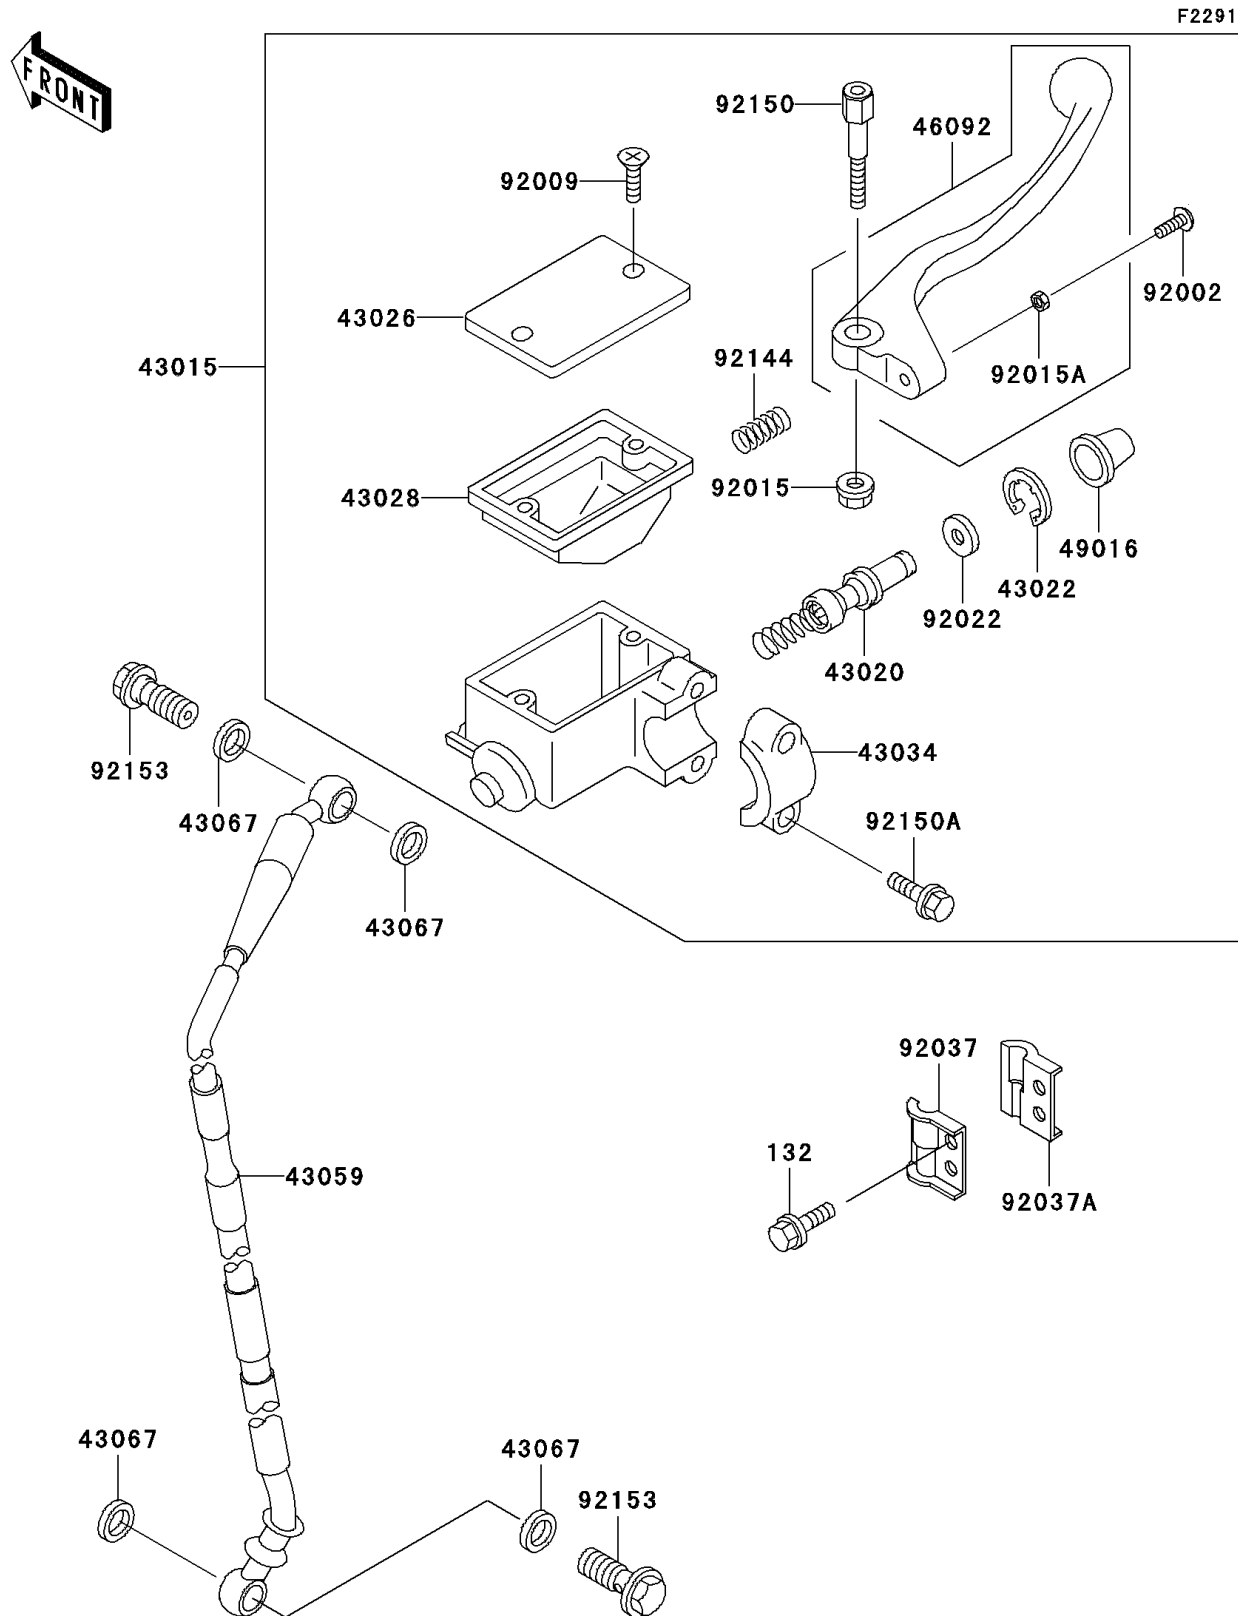

2006 KDX200

PARTS DIAGRAM

Front Master Cylinder

2006 KDX200

PARTS LIST

Front Master Cylinder

ITEM NAME

PART NUMBER

QUANTITY
