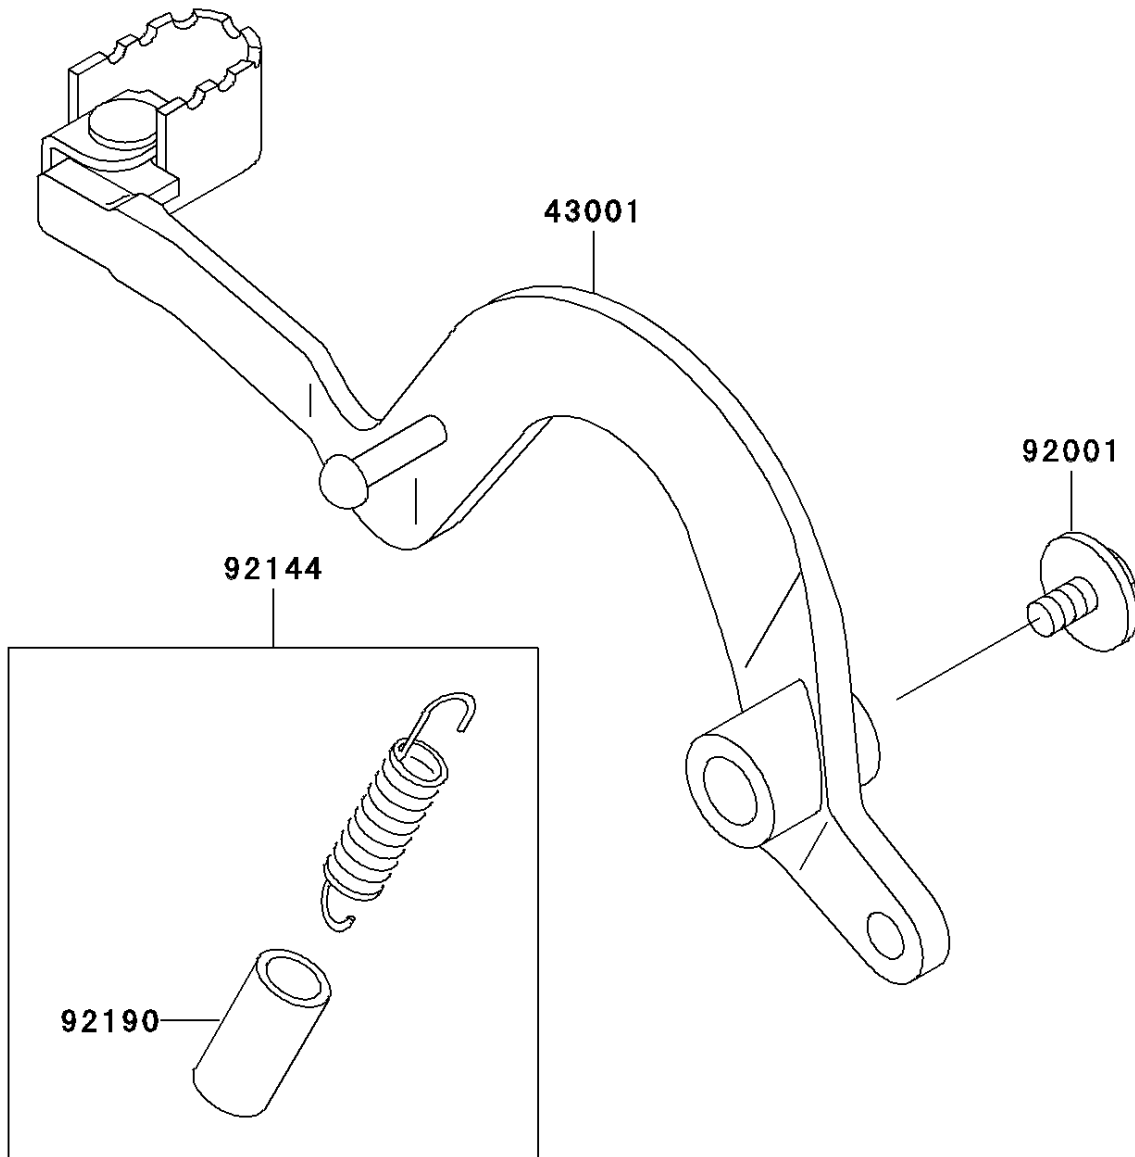

2006 KDX200

PARTS DIAGRAM

Brake Pedal

F2260

2006 KDX200

PARTS LIST

Brake Pedal

Kawasaki

Let the Good Times Roll®

ITEM NAME

PART NUMBER

QUANTITY
