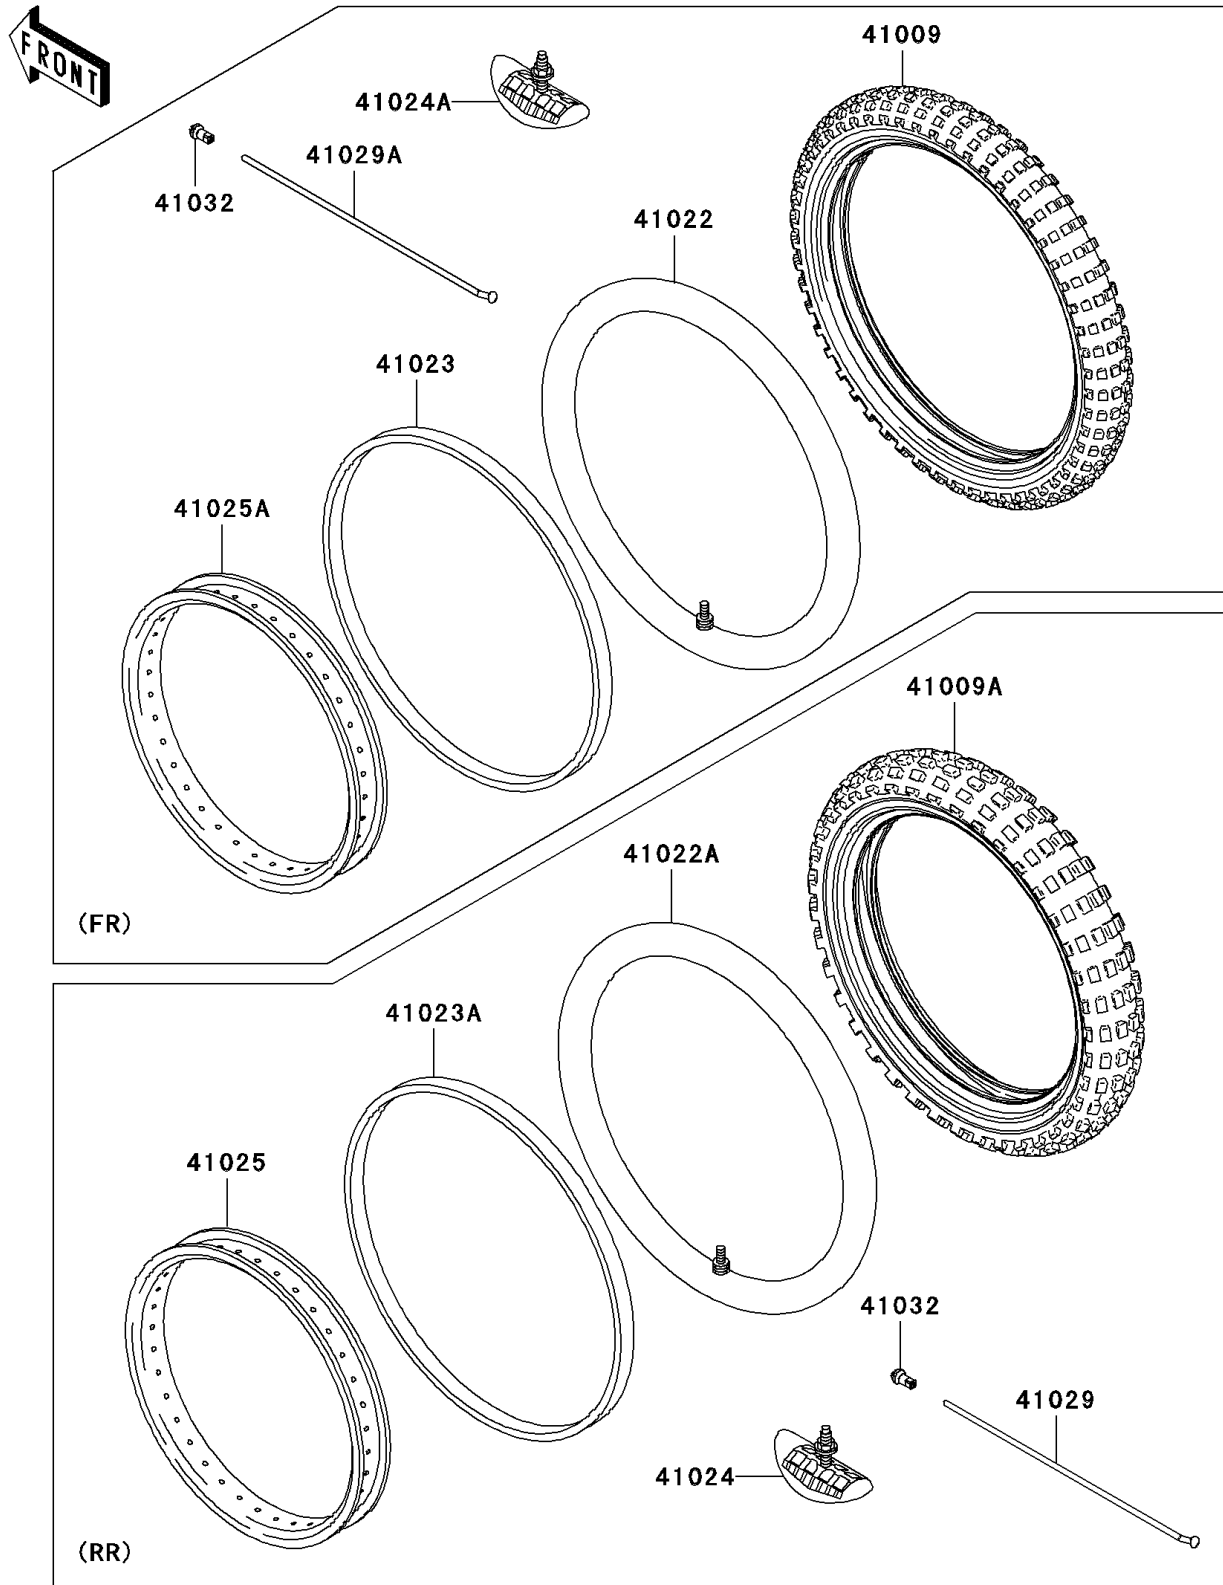

2006 KDX200

PARTS DIAGRAM

Wheels/Tires

F2210

2006 KDX200

PARTS LIST

Wheels/Tires

Kawasaki

Let the Good Times Roll®

ITEM NAME

PART NUMBER

QUANTITY
