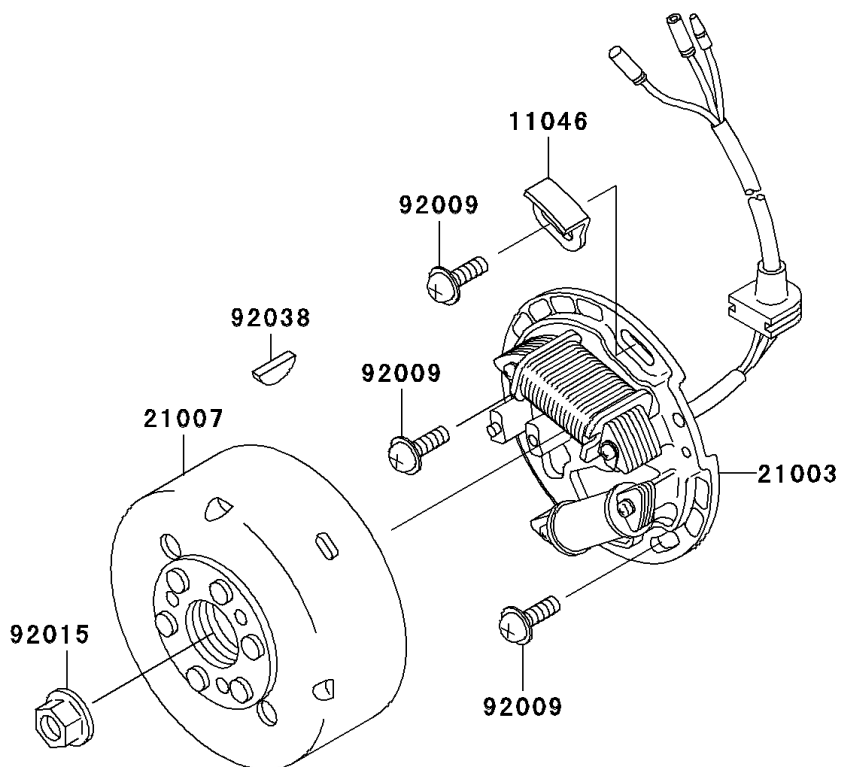

2006 KDX200

PARTS DIAGRAM

Generator

E1810

2006 KDX200

PARTS LIST

Generator

Kawasaki

Let the Good Times Roll®

ITEM NAME

PART NUMBER

QUANTITY
