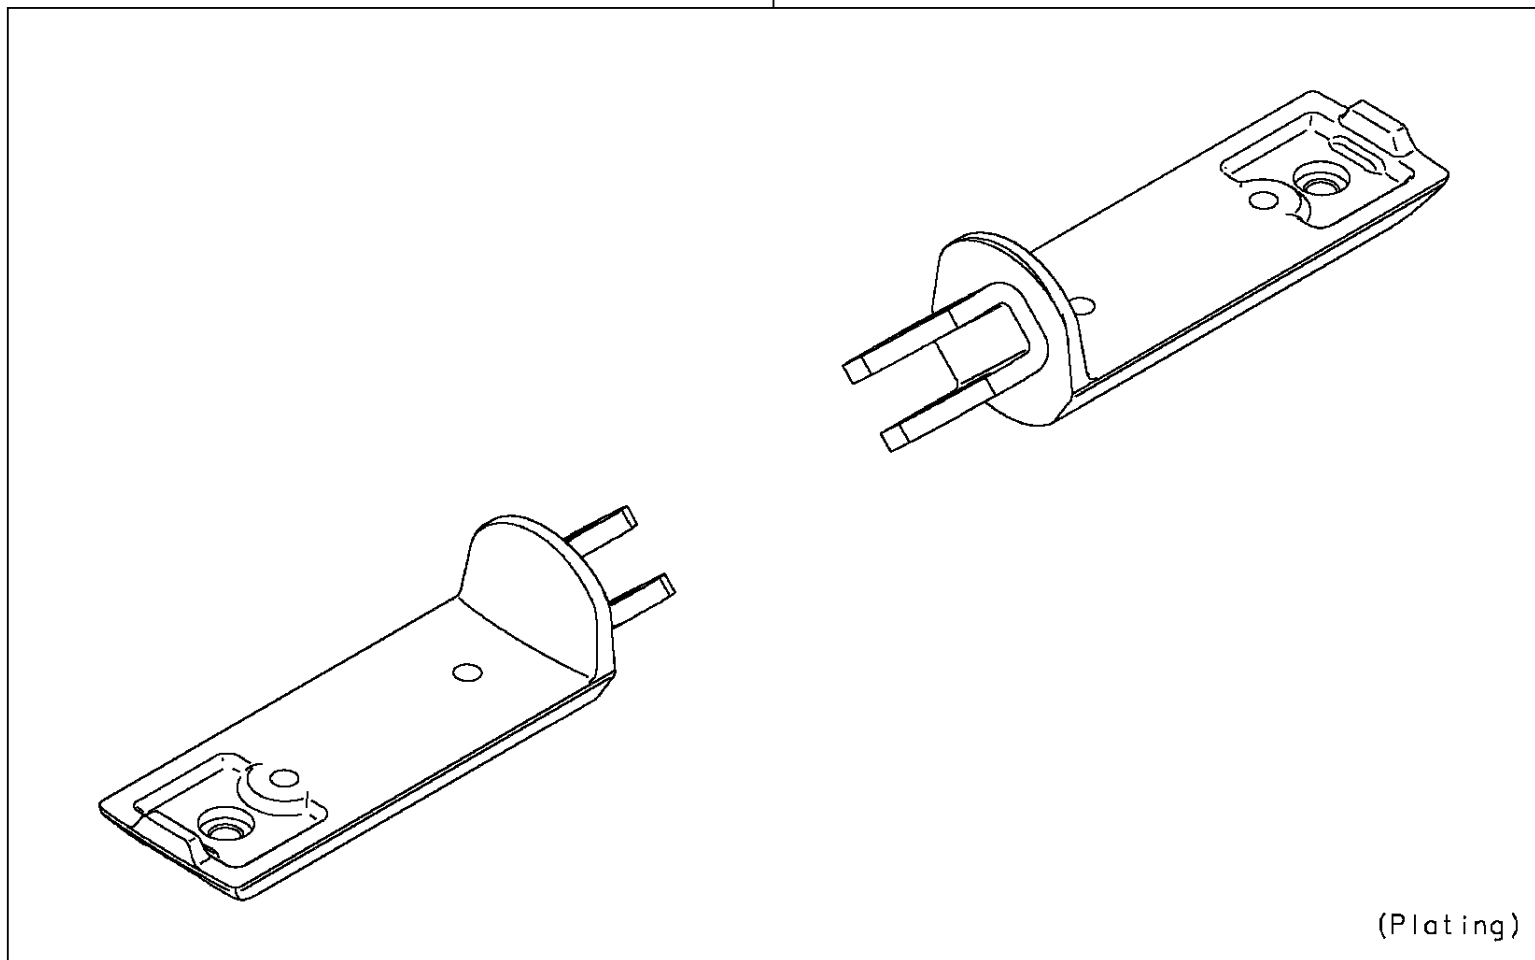

2016 VULCAN® S ABS SE

PARTS DIAGRAM

Accessory(Foot Peg)

F2910K

99994

(Plating)

2016 VULCAN® S ABS SE

PARTS LIST

Accessory(Foot Peg)

ITEM NAME

PART NUMBER

QUANTITY
