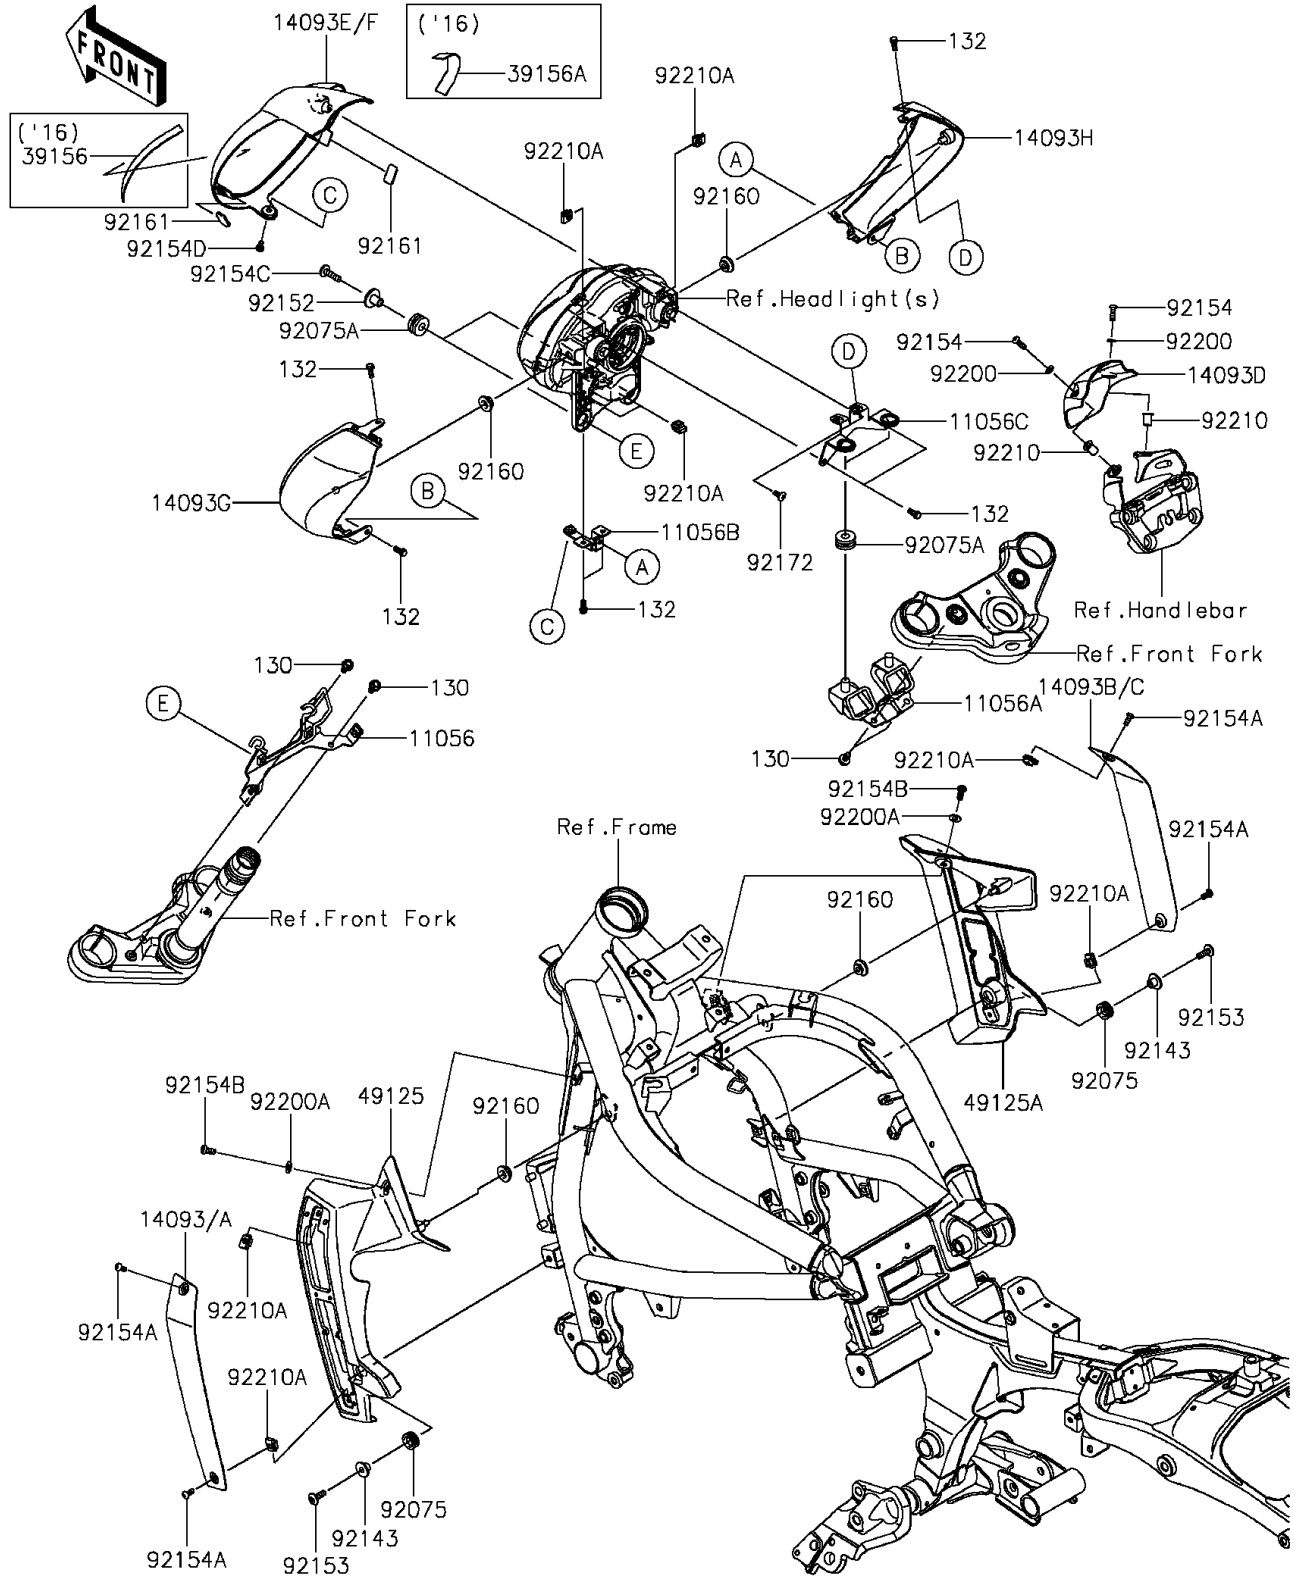

2016 VULCAN® S ABS

PARTS DIAGRAM

Cowling

F2871

2016 VULCAN[®] S ABS

PARTS LIST

Cowling

ITEM NAME

PART NUMBER

QUANTITY
