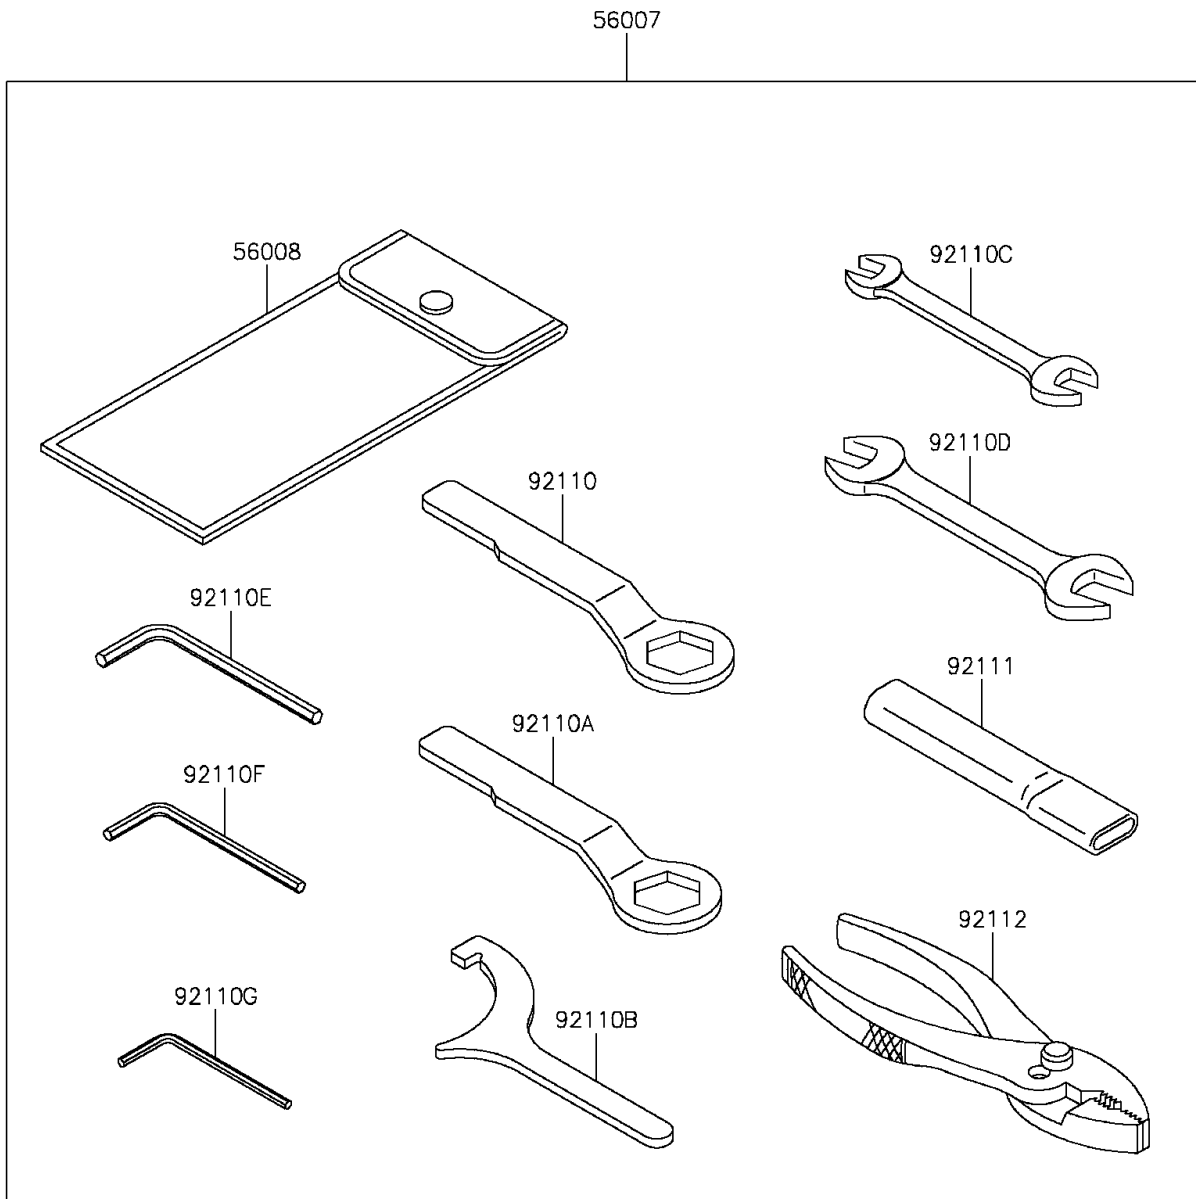

2016 VULCAN® S ABS

PARTS DIAGRAM

Owner's Tools

F2810

2016 VULCAN[®] S ABS

PARTS LIST

Owner's Tools

Kawasaki

Let the Good Times Roll[®]

ITEM NAME

PART NUMBER

QUANTITY
