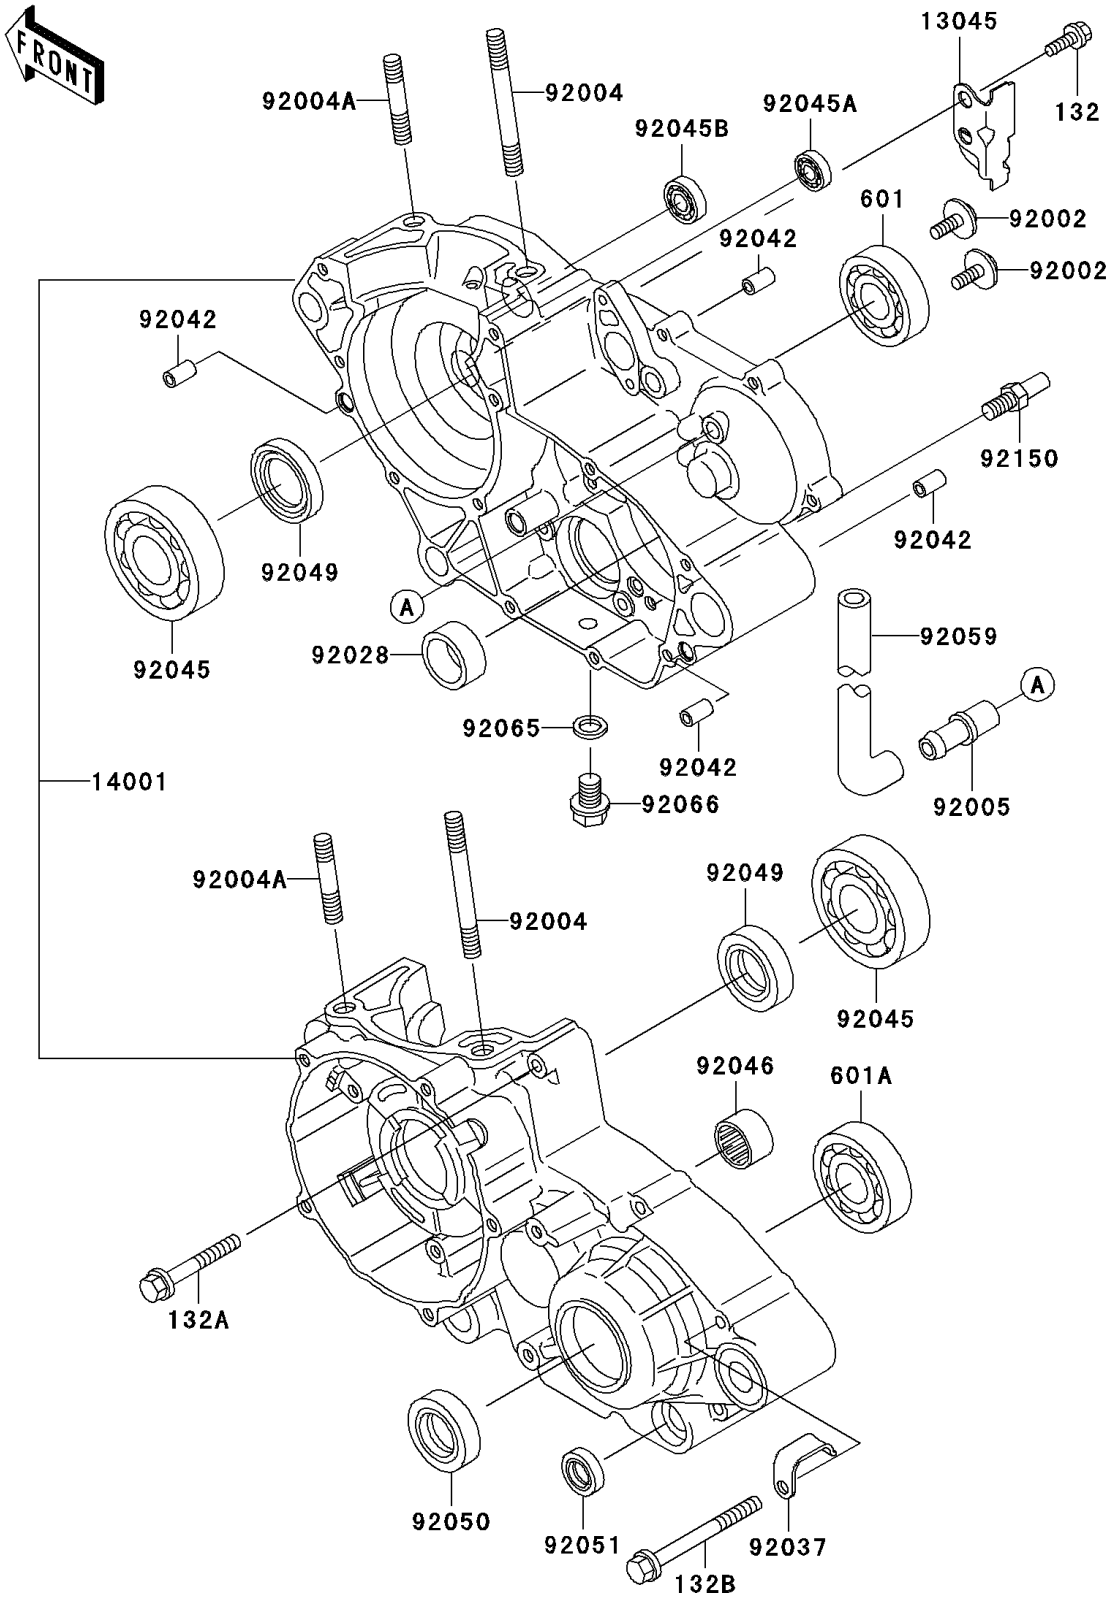

2006 KDX200

PARTS DIAGRAM

Crankcase

E1411

2006 KDX200

PARTS LIST

Crankcase

Kawasaki

Let the Good Times Roll®

ITEM NAME

PART NUMBER

QUANTITY
