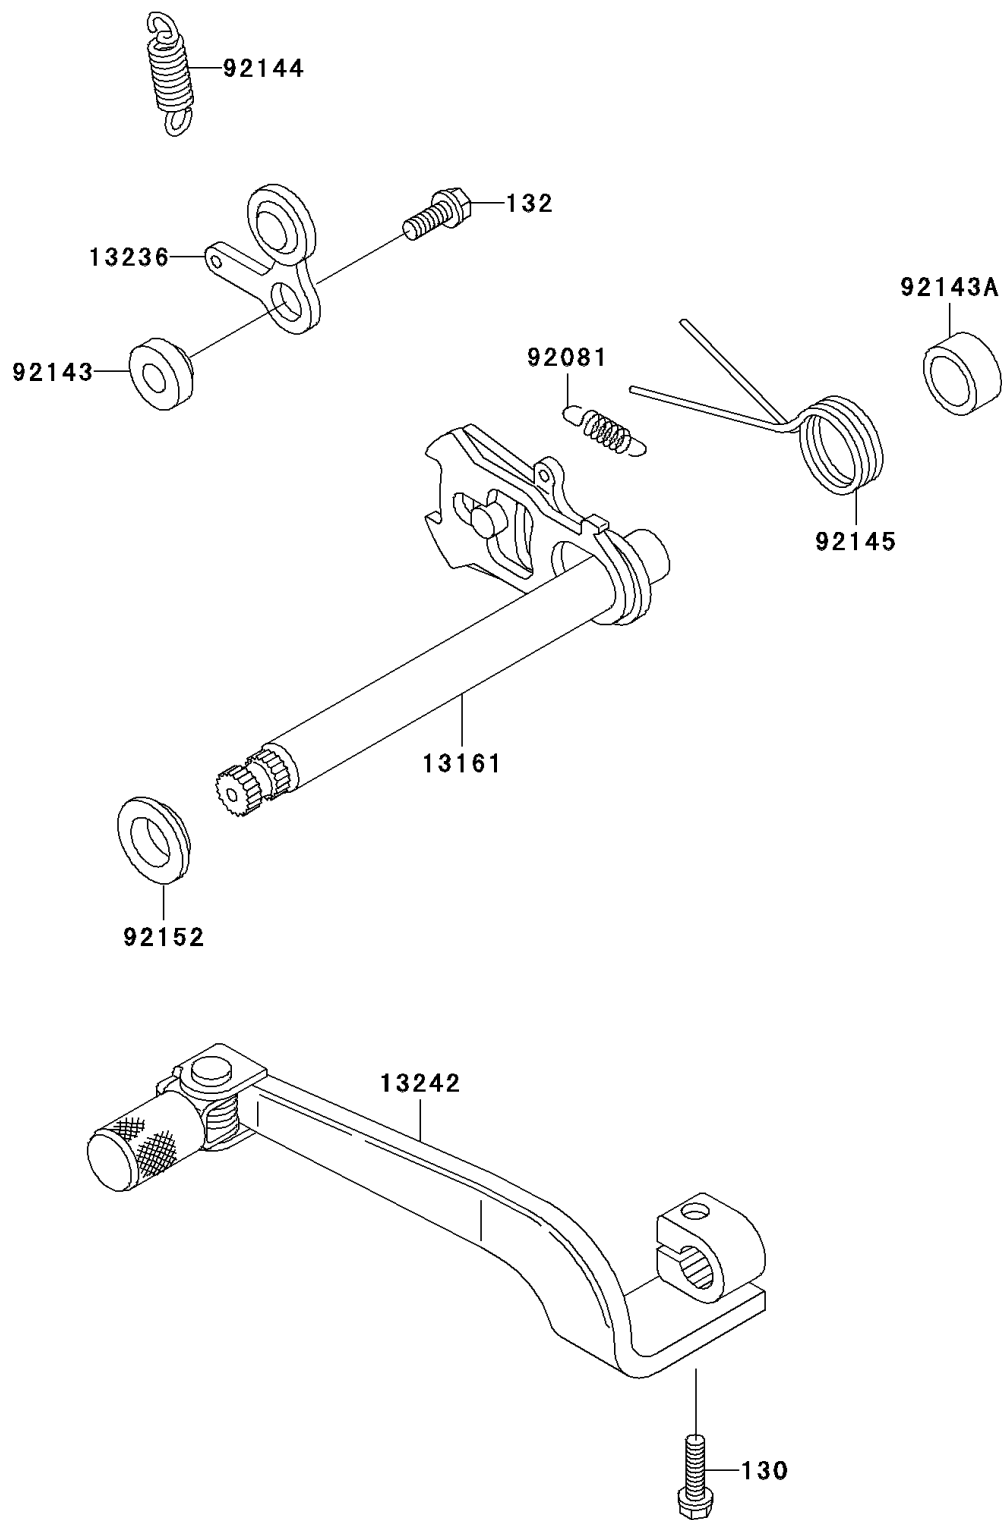

2006 KDX200

PARTS DIAGRAM

Gear Change Mechanism

Kawasaki

Let the Good Times Roll®

E1370

2006 KDX200

PARTS LIST

Gear Change Mechanism

ITEM NAME

PART NUMBER

QUANTITY
