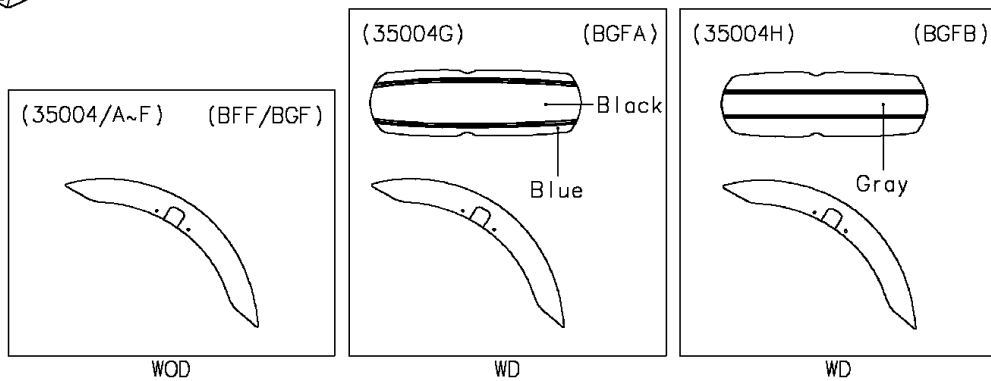

2016 VULCAN® S ABS

PARTS DIAGRAM

Front Fender(s)

F2171

2016 VULCAN[®] S ABS

PARTS LIST

Front Fender(s)

ITEM NAME

PART NUMBER

QUANTITY
