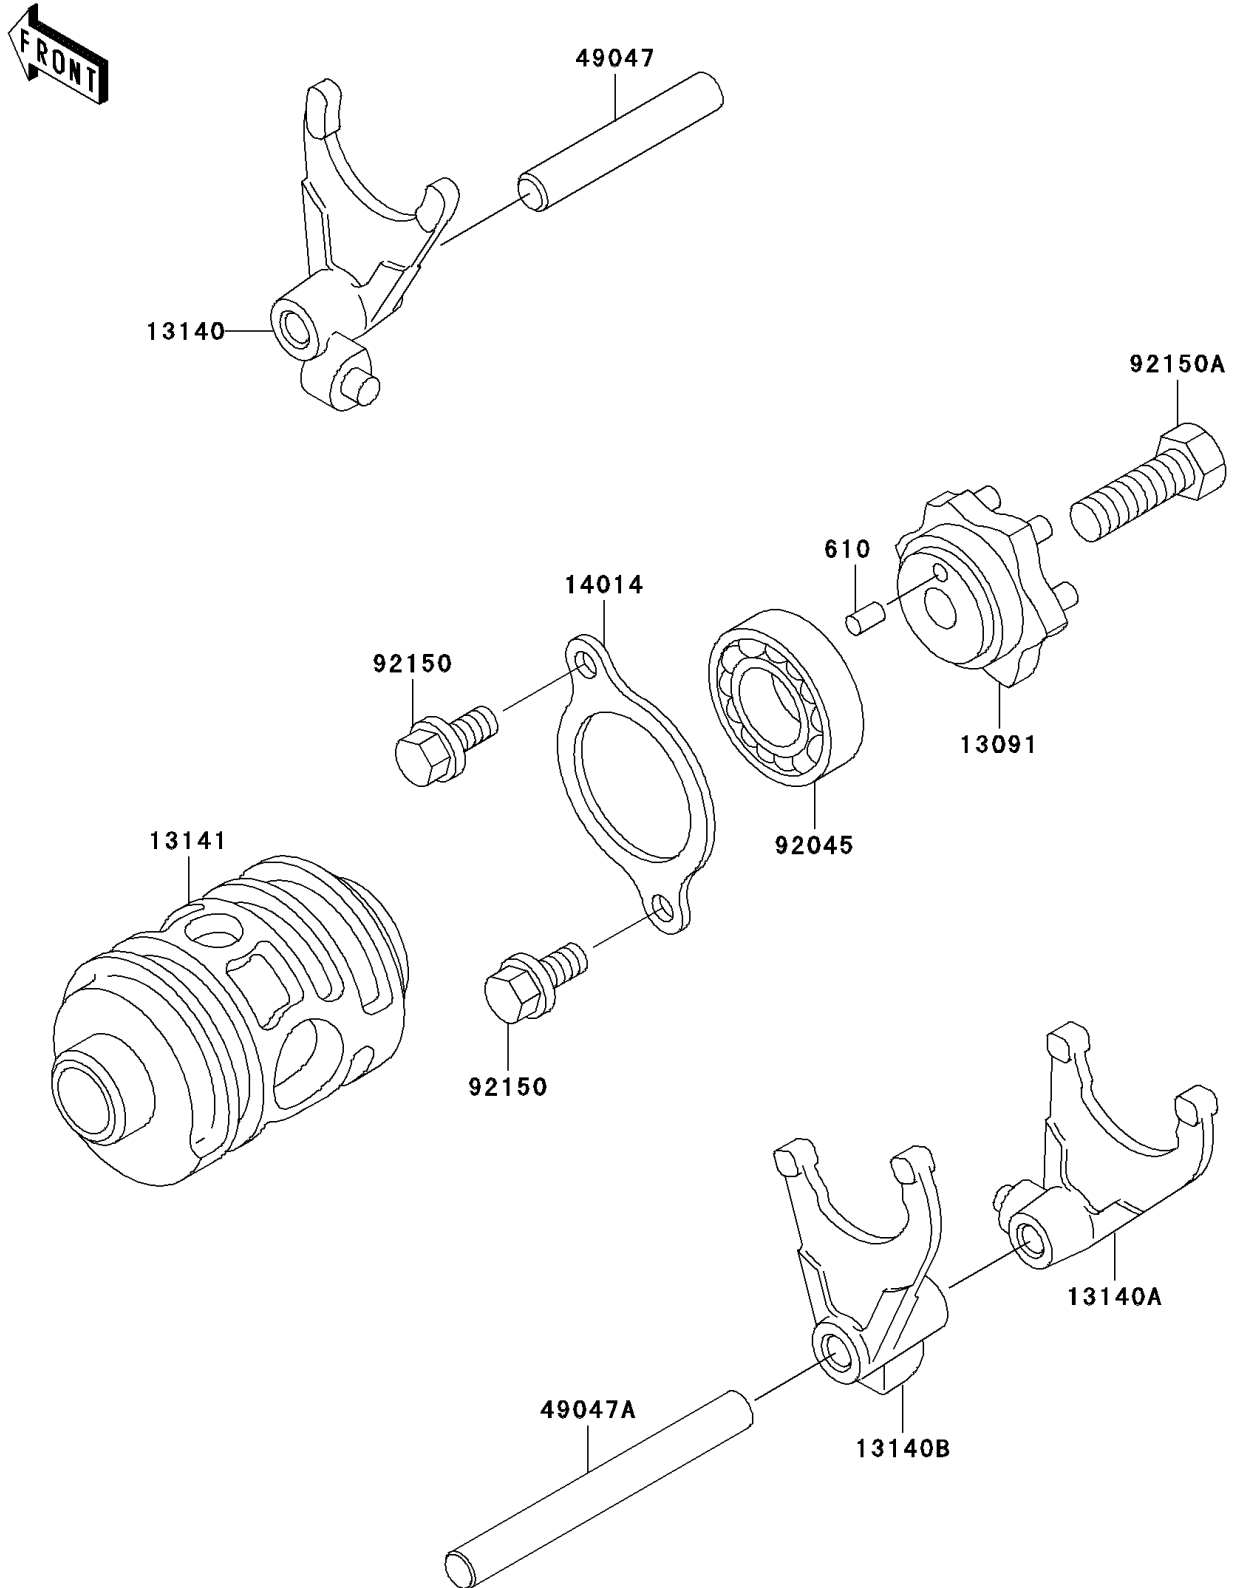

2006 KDX200

PARTS DIAGRAM

Gear Change Drum/Shift Fork(s)

E1362

2006 KDX200

PARTS LIST

Gear Change Drum/Shift Fork(s)

ITEM NAME

PART NUMBER

QUANTITY
