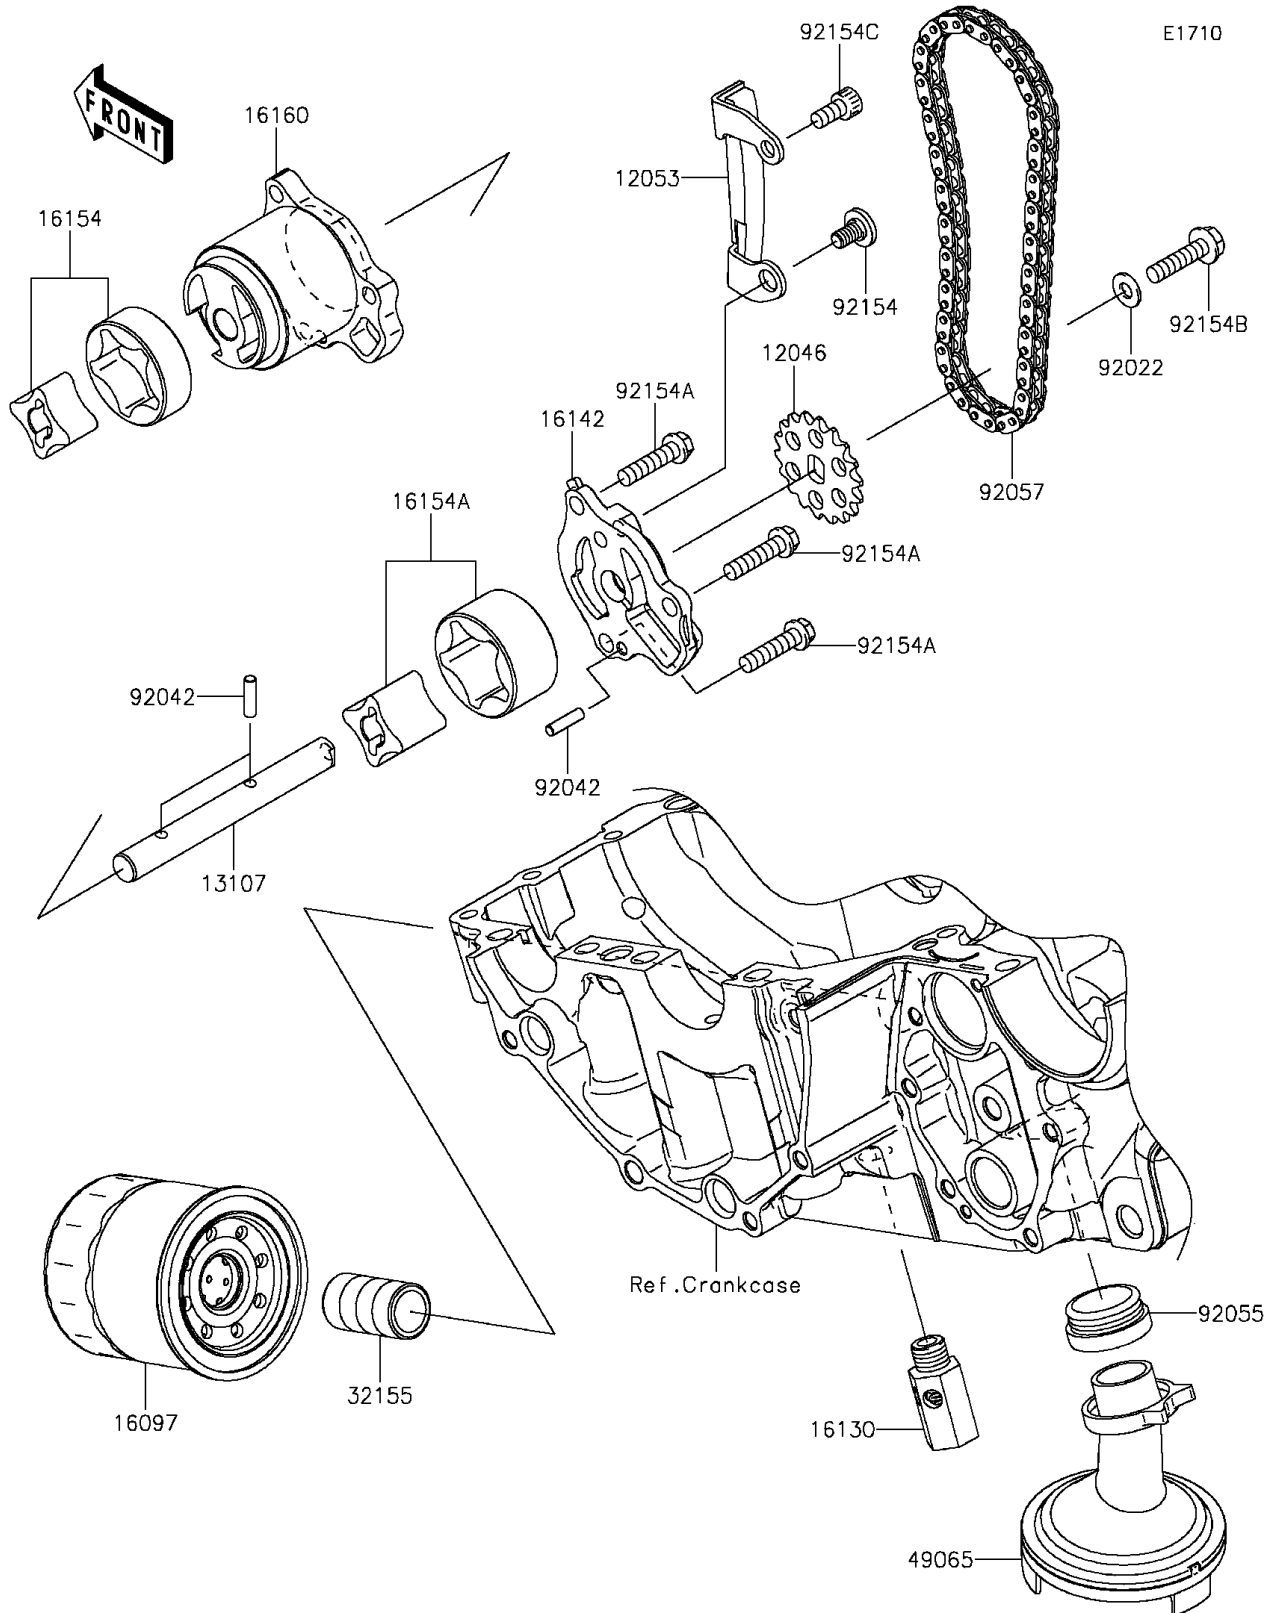

2016 VULCAN® S ABS CAFÉ

Kawasaki
Let the Good Times Roll®

PARTS DIAGRAM

Oil Pump/Oil Filter

2016 VULCAN® S ABS CAFÉ

PARTS LIST

Oil Pump/Oil Filter

ITEM NAME

PART NUMBER

QUANTITY
