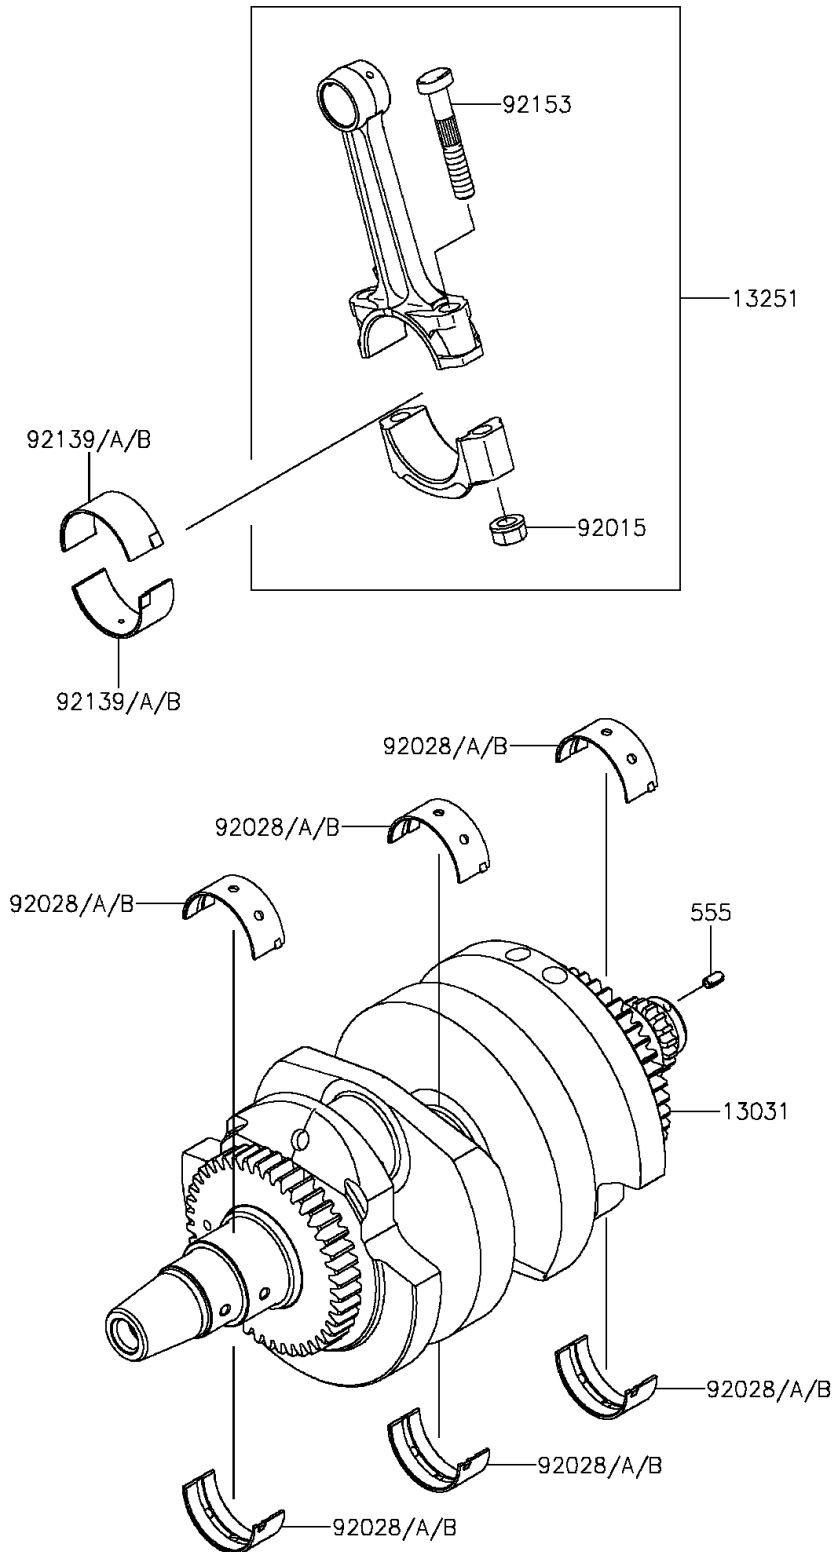

2016 VULCAN® S ABS

PARTS DIAGRAM

Crankshaft

E1321

2016 VULCAN[®] S ABS

PARTS LIST

Crankshaft

ITEM NAME

PART NUMBER

QUANTITY
