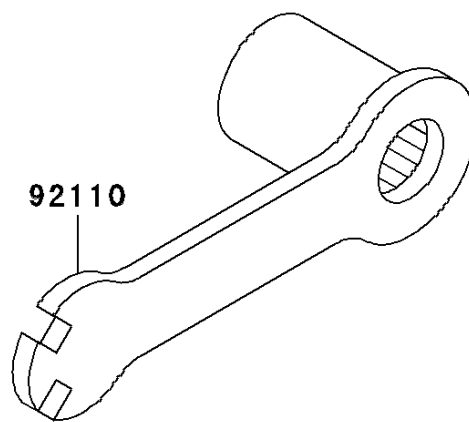

2002 KDX200

PARTS DIAGRAM

Owner's Tools

F2810

2002 KDX200

PARTS LIST

Owner's Tools

ITEM NAME	PART NUMBER	QUANTITY
GASKET-LIQUID,TUBE,100G,SILVER (Ref # 92104)	92104-002	1
TOOL-WRENCH,BOX,21MM&SPOKE (Ref # 92110)	92110-1142	1