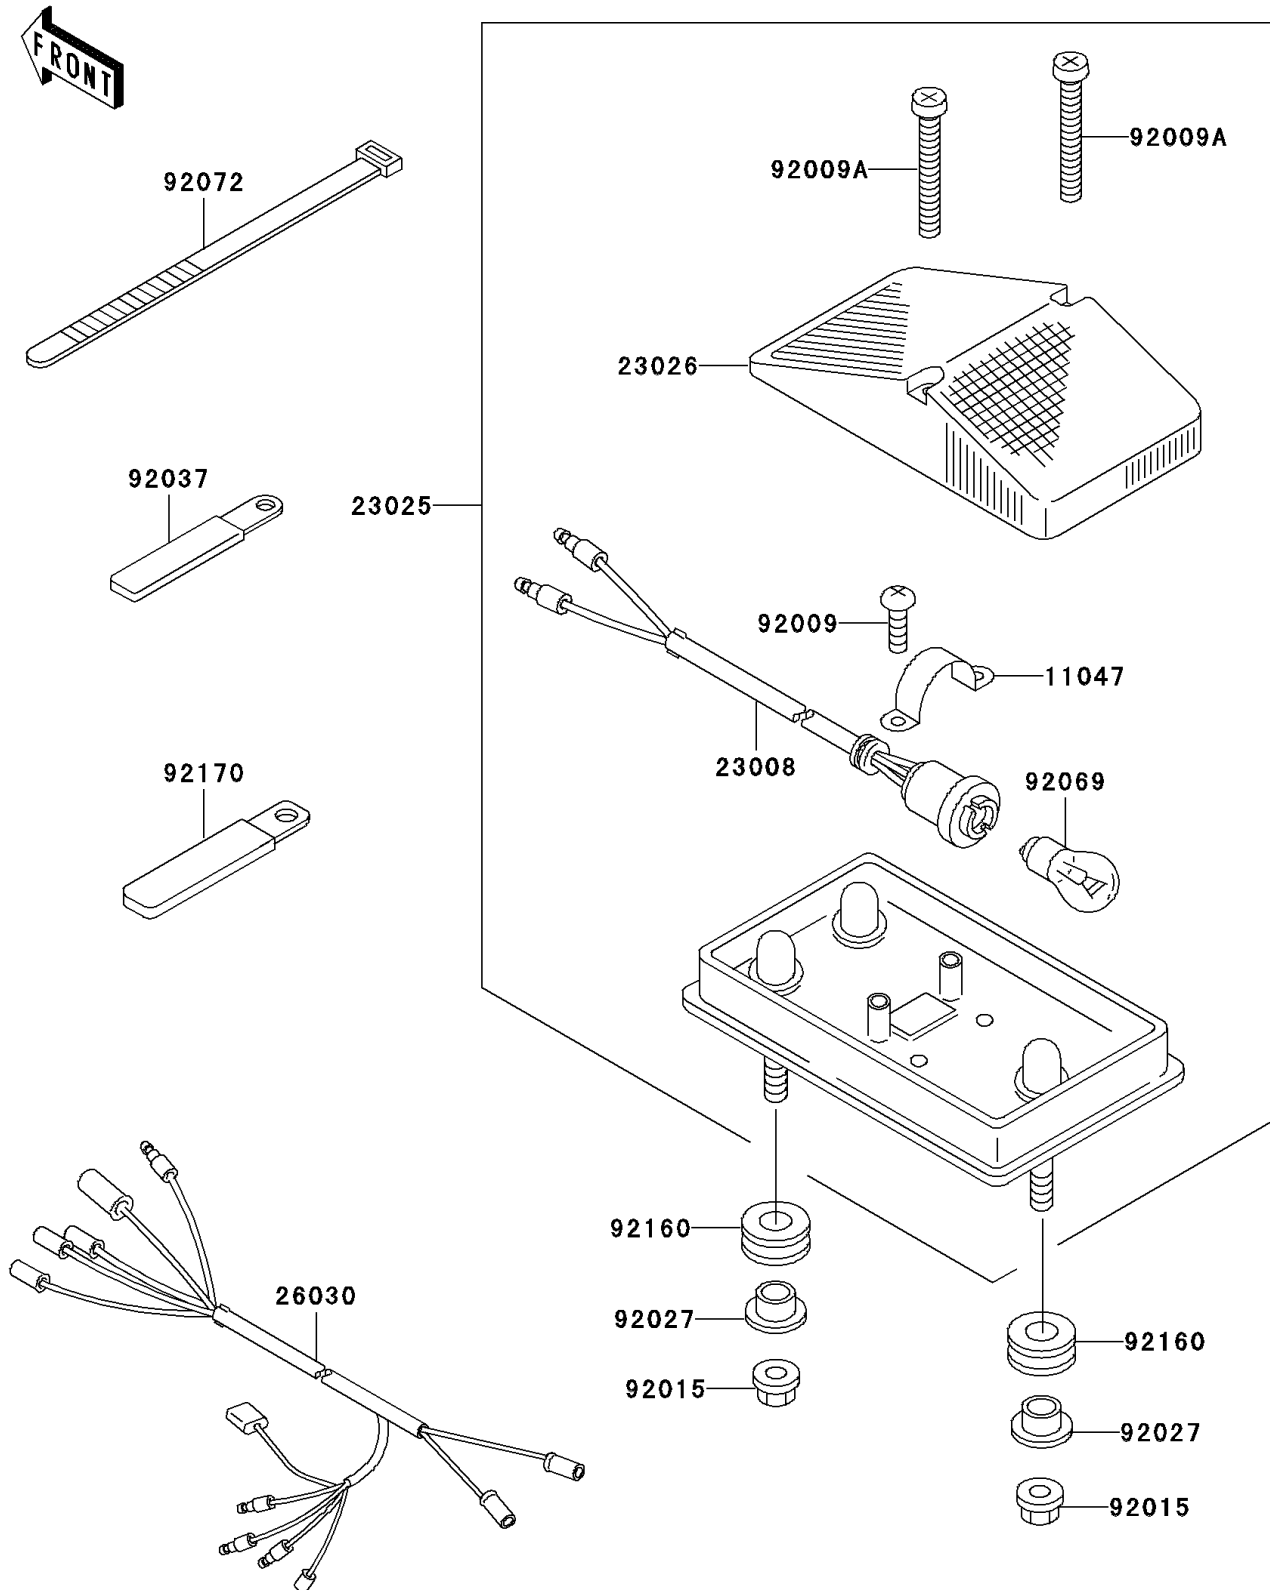

2003 KDX200

PARTS DIAGRAM

Taillight(s)

F2720

2003 KDX200

PARTS LIST

Taillight(s)

ITEM NAME

PART NUMBER

QUANTITY
