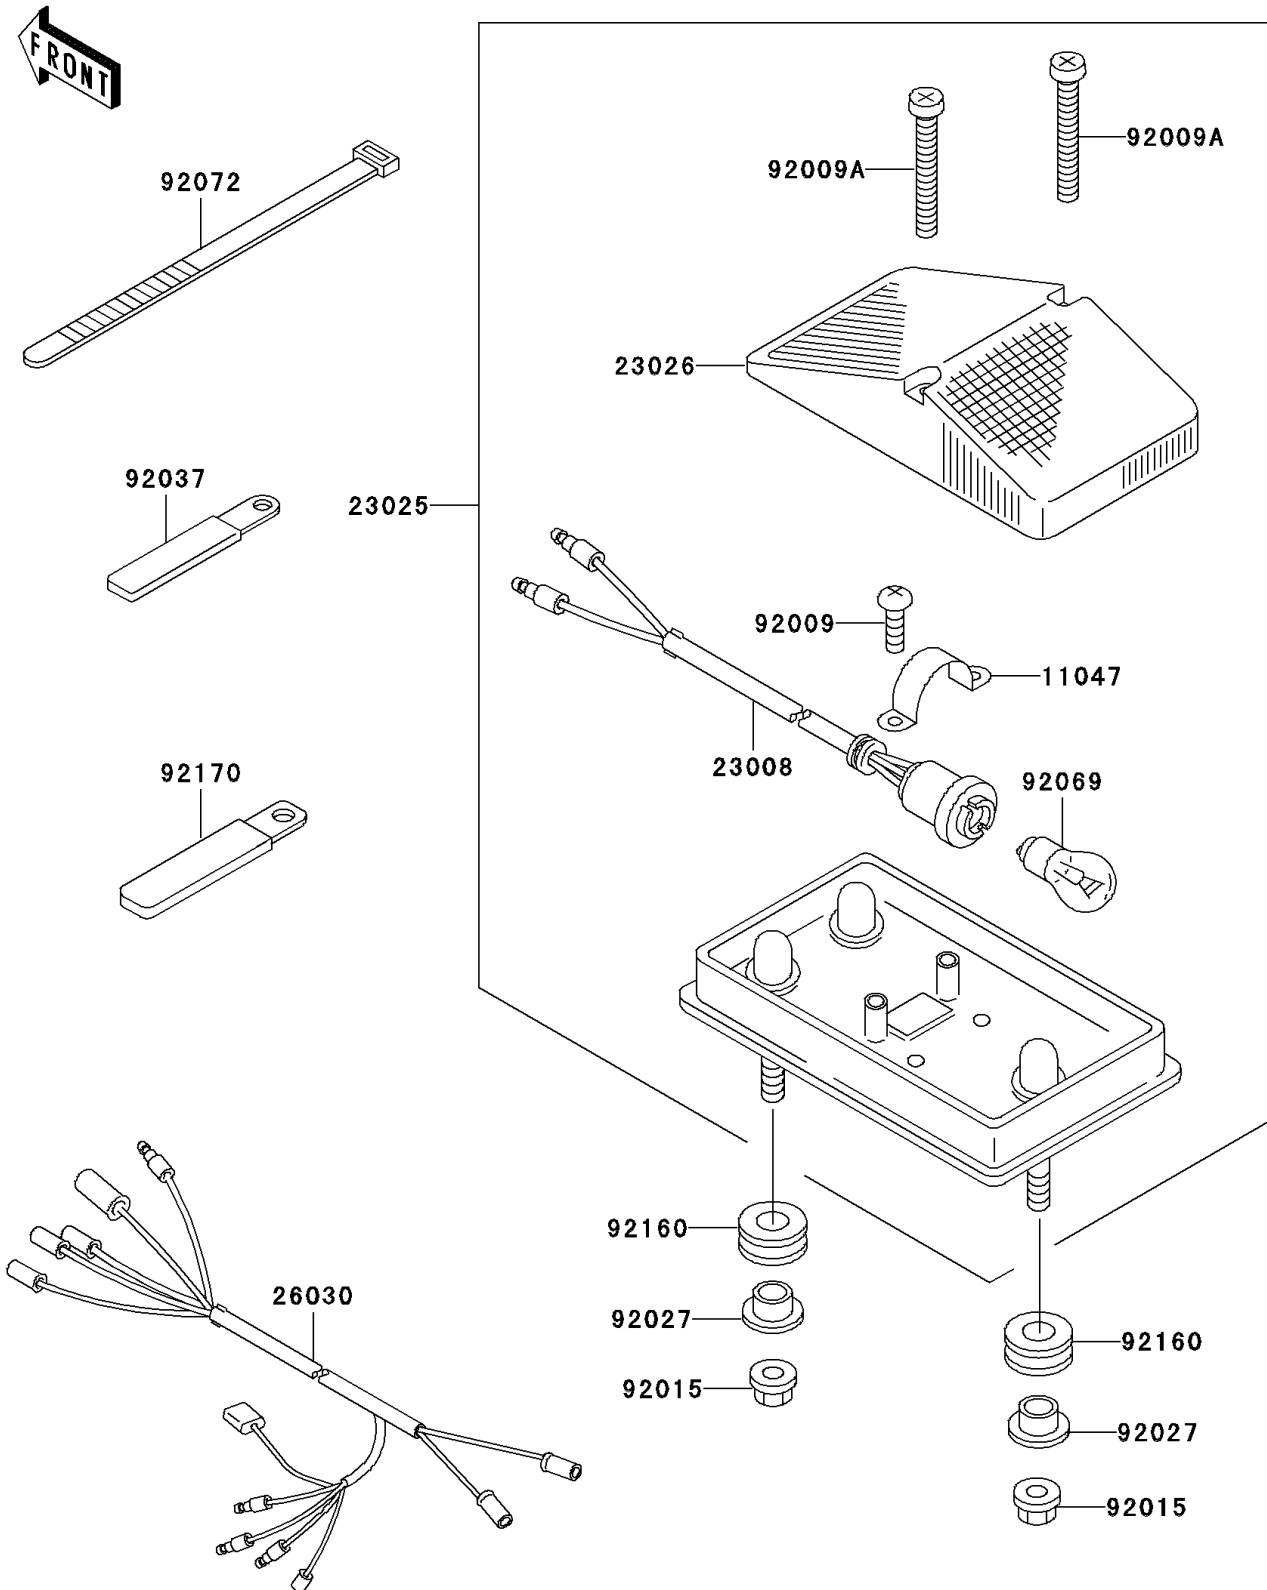

2000 KDX200

PARTS DIAGRAM

Taillight(s)

F2720

2000 KDX200

PARTS LIST

Taillight(s)

Kawasaki

Let the Good Times Roll®

ITEM NAME

PART NUMBER

QUANTITY
