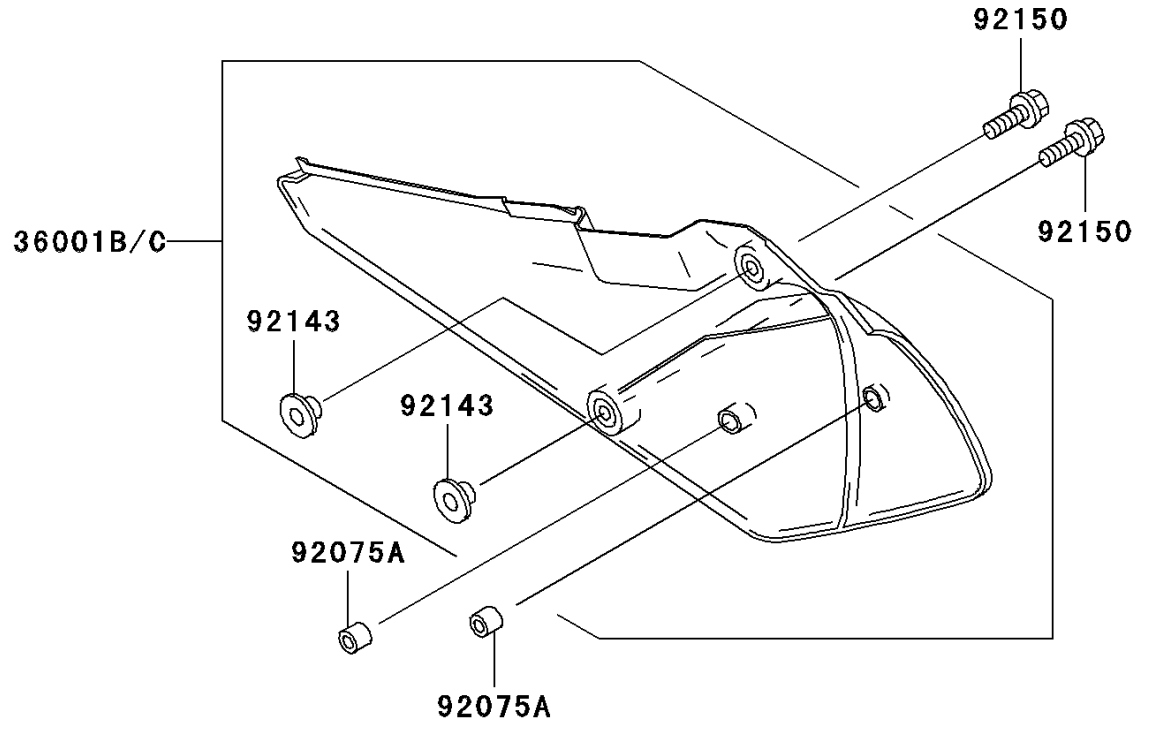

2000 KDX200

PARTS DIAGRAM

Side Covers/Chain Cover

F2610

2000 KDX200

PARTS LIST

Side Covers/Chain Cover

Kawasaki

Let the Good Times Roll®

ITEM NAME

PART NUMBER

QUANTITY
