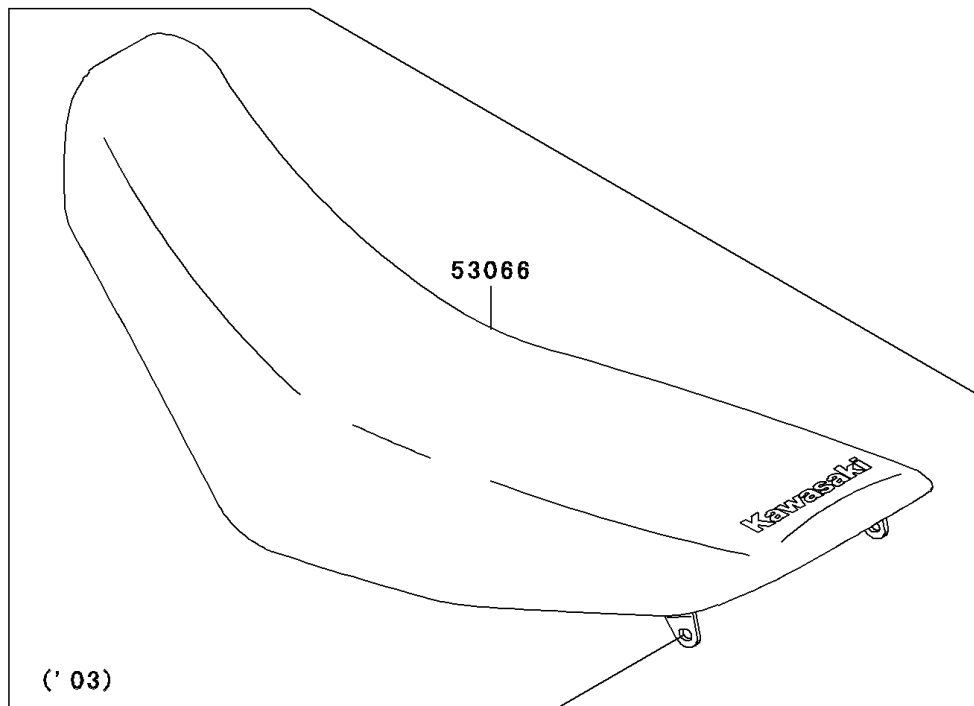

2002 KDX200

PARTS DIAGRAM

Seat

F2510