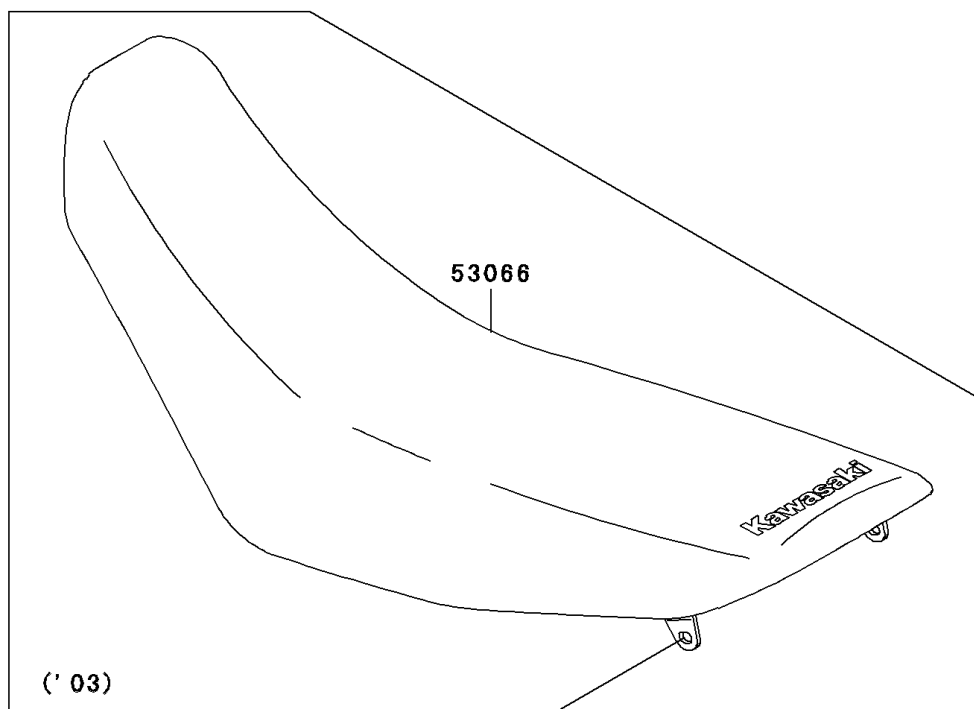

2001 KDX200

PARTS DIAGRAM

Seat

F2510

2001 KDX200

PARTS LIST

Seat

ITEM NAME	PART NUMBER	QUANTITY
SEAT-ASSY,DUAL,BLACK (Ref # 53001)	53001-1745-MW	1
BOLT,6X14 (Ref # 92150)	92150-1340	1