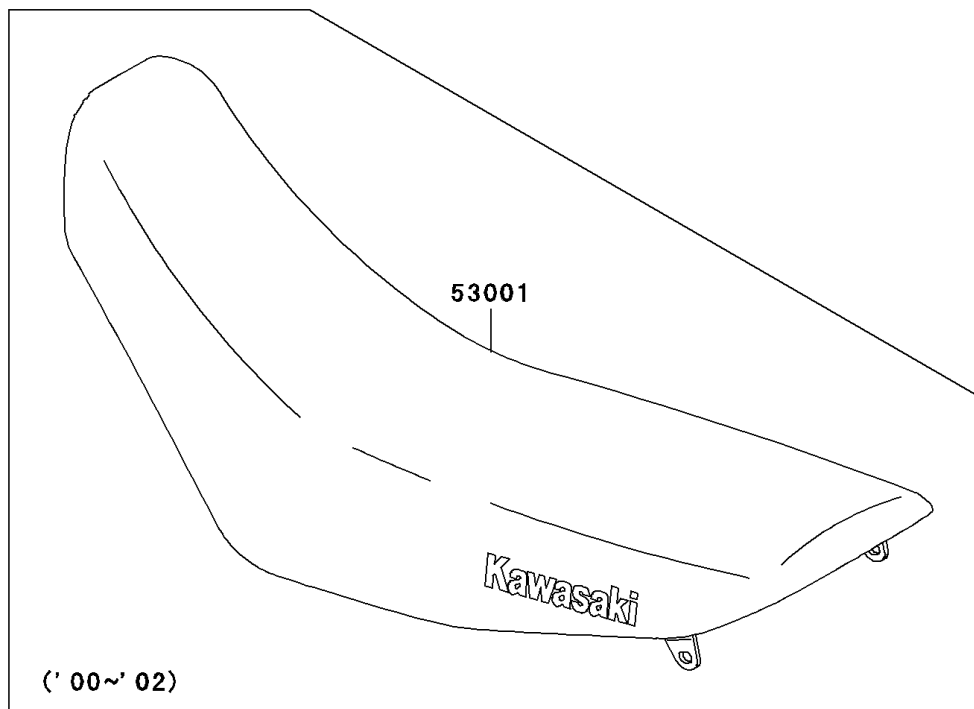

2001 KDX200

PARTS DIAGRAM

Seat

F2510

2001 KDX200

PARTS LIST

Seat

ITEM NAME	PART NUMBER	QUANTITY
SEAT-ASSY,DUAL,BLACK (Ref # 53001)	53001-1745-MW	1
BOLT,6X14 (Ref # 92150)	92150-1340	1