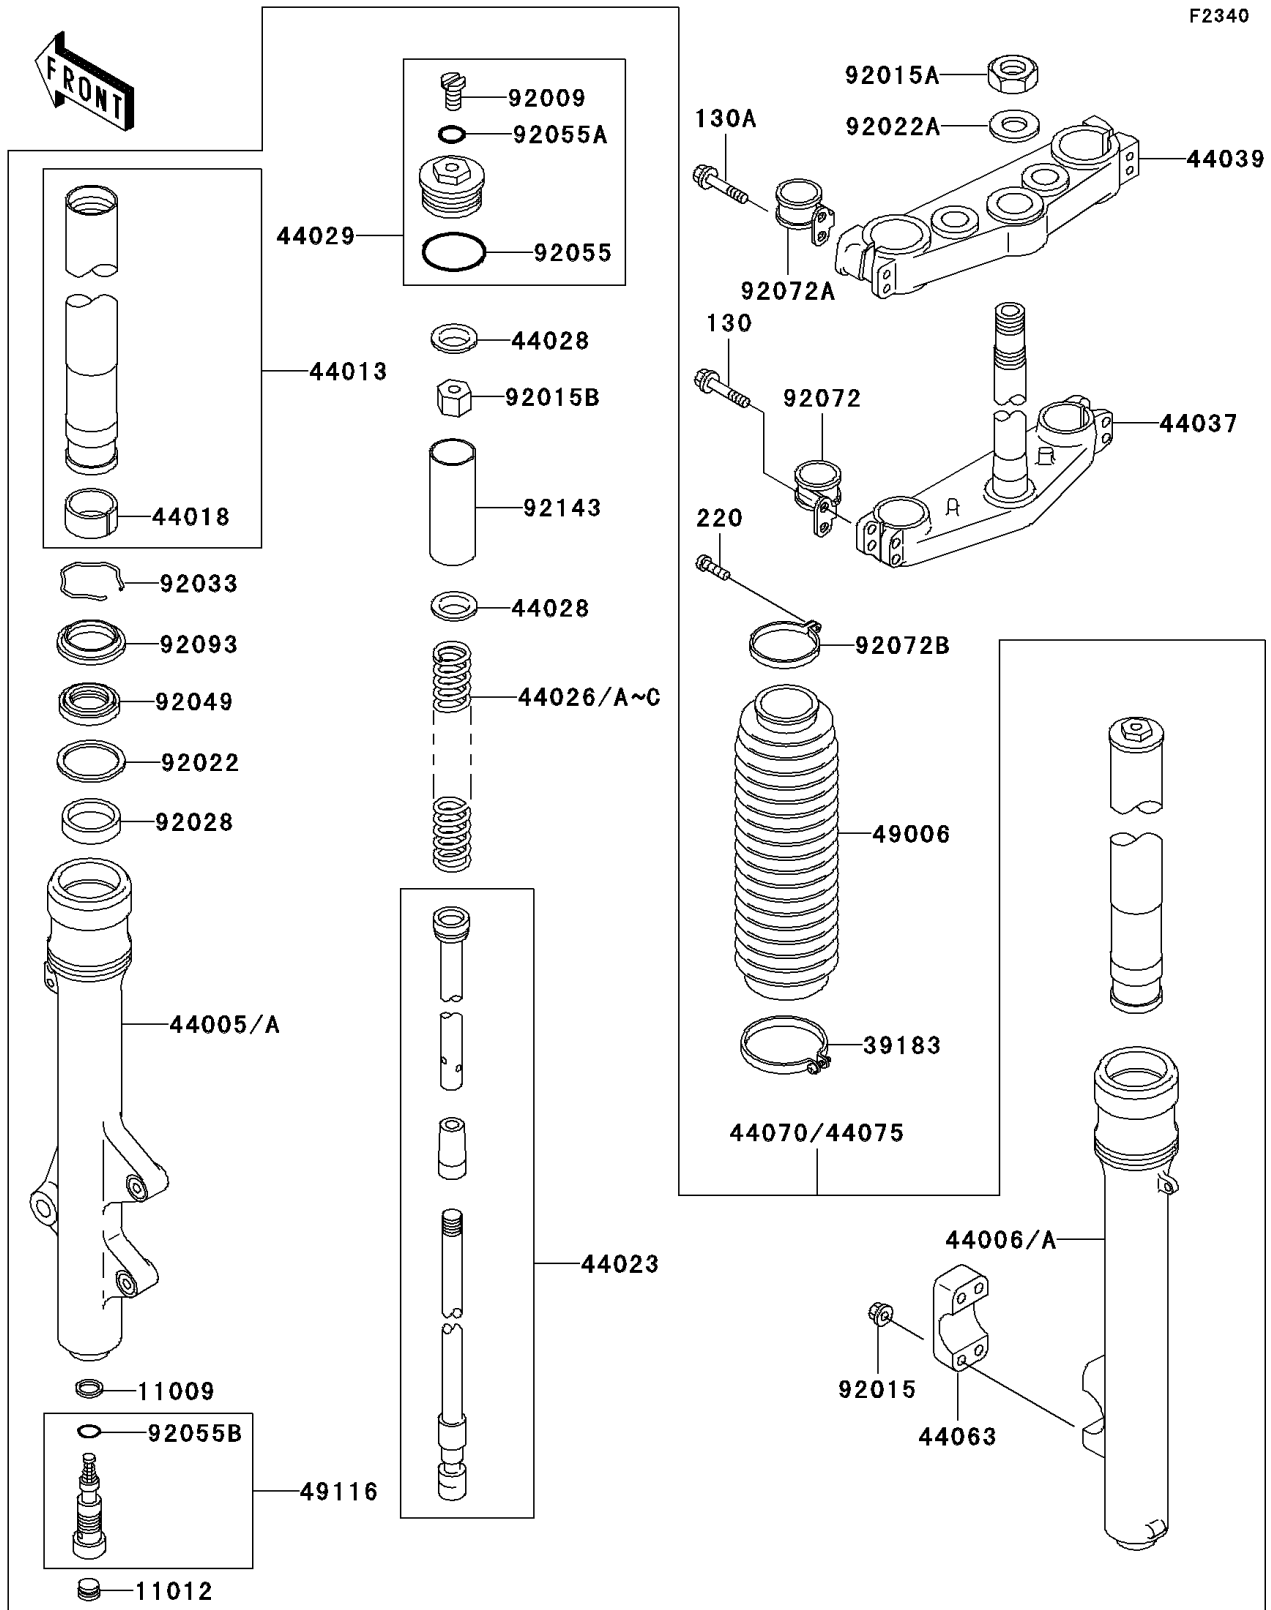

2001 KDX200

PARTS DIAGRAM

Front Fork

2001 KDX200

PARTS LIST

Front Fork

ITEM NAME

PART NUMBER

QUANTITY
